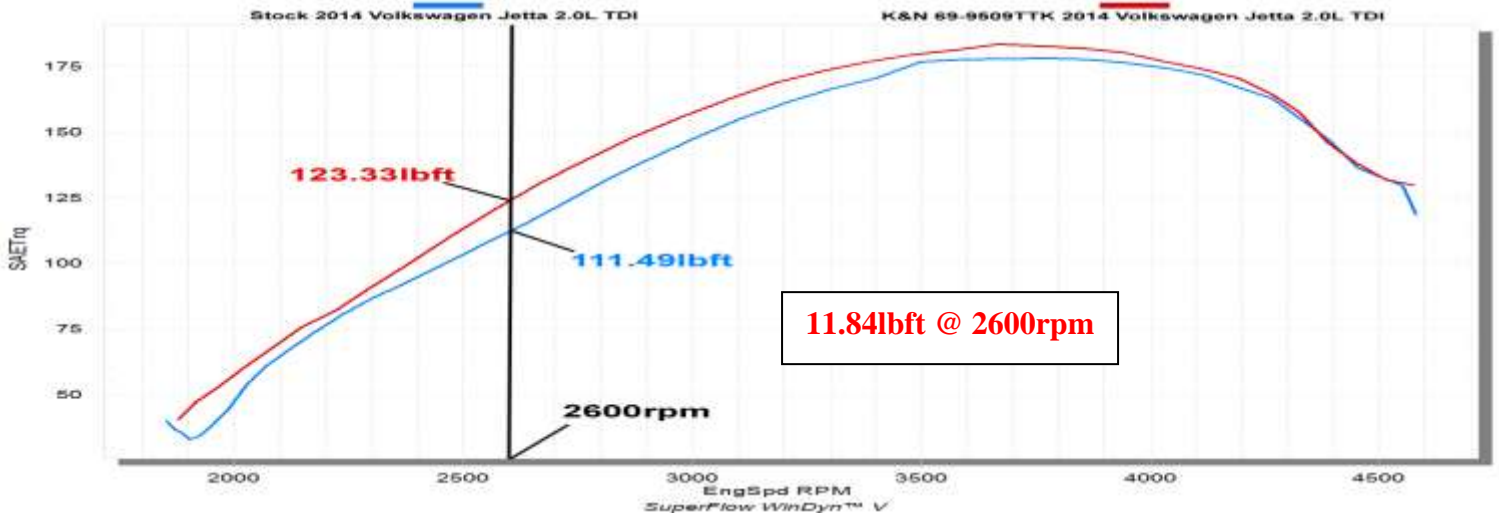

K&N Engineering Inc.

Data Group 1

Run Title: Stock 2014 Volkswagen Jetta 2.0L TDI
Run Notes: Baseline stock run. 2nd gear run. 28500 miles.
Run Date: 5-14-2015

Run Title: K&N 2014 Volkswagen Jetta 2.0L TDI
Run Notes: K&N intake kit #69-9509 installed. 28500 miles.
Run Date: 5-14-2015