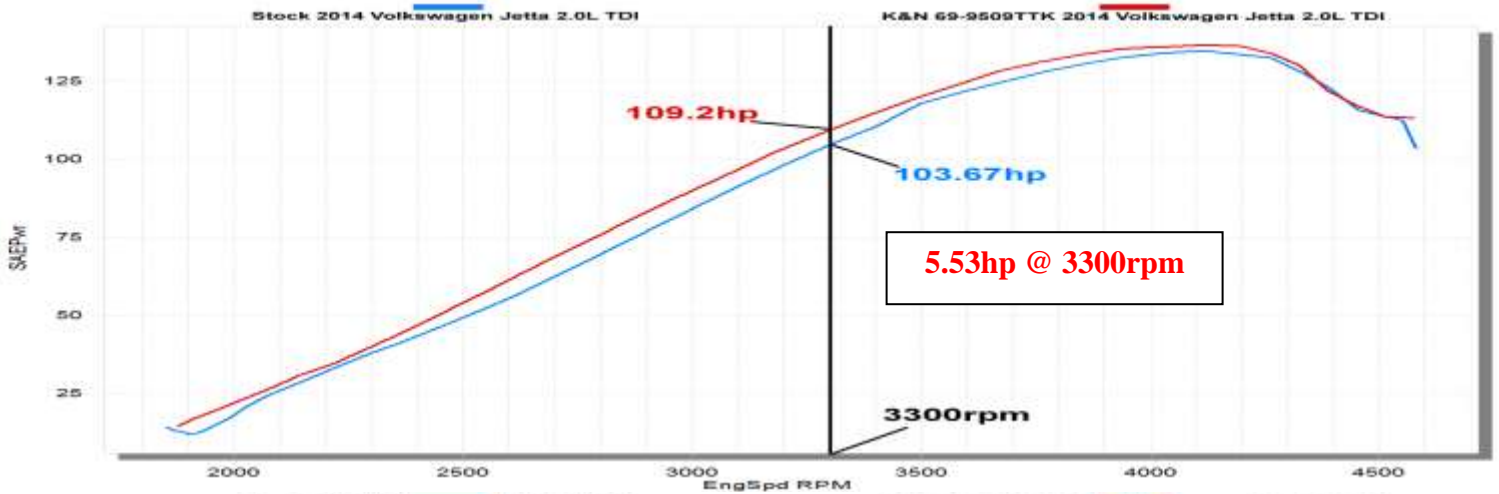

K&N Engineering Inc.

Data Group 1

Run Title: Stock 2014 Volkswagen Jetta 2.0L TDI
Run Notes: Baseline stock run. 2nd gear run. 28500 miles.
Run Date: 5-14-2015

Run Title: K&N 2014 Volkswagen Jetta 2.0L TDI
Run Notes: K&N intake kit #69-9509 installed. 28500 miles.
Run Date: 5-14-2015