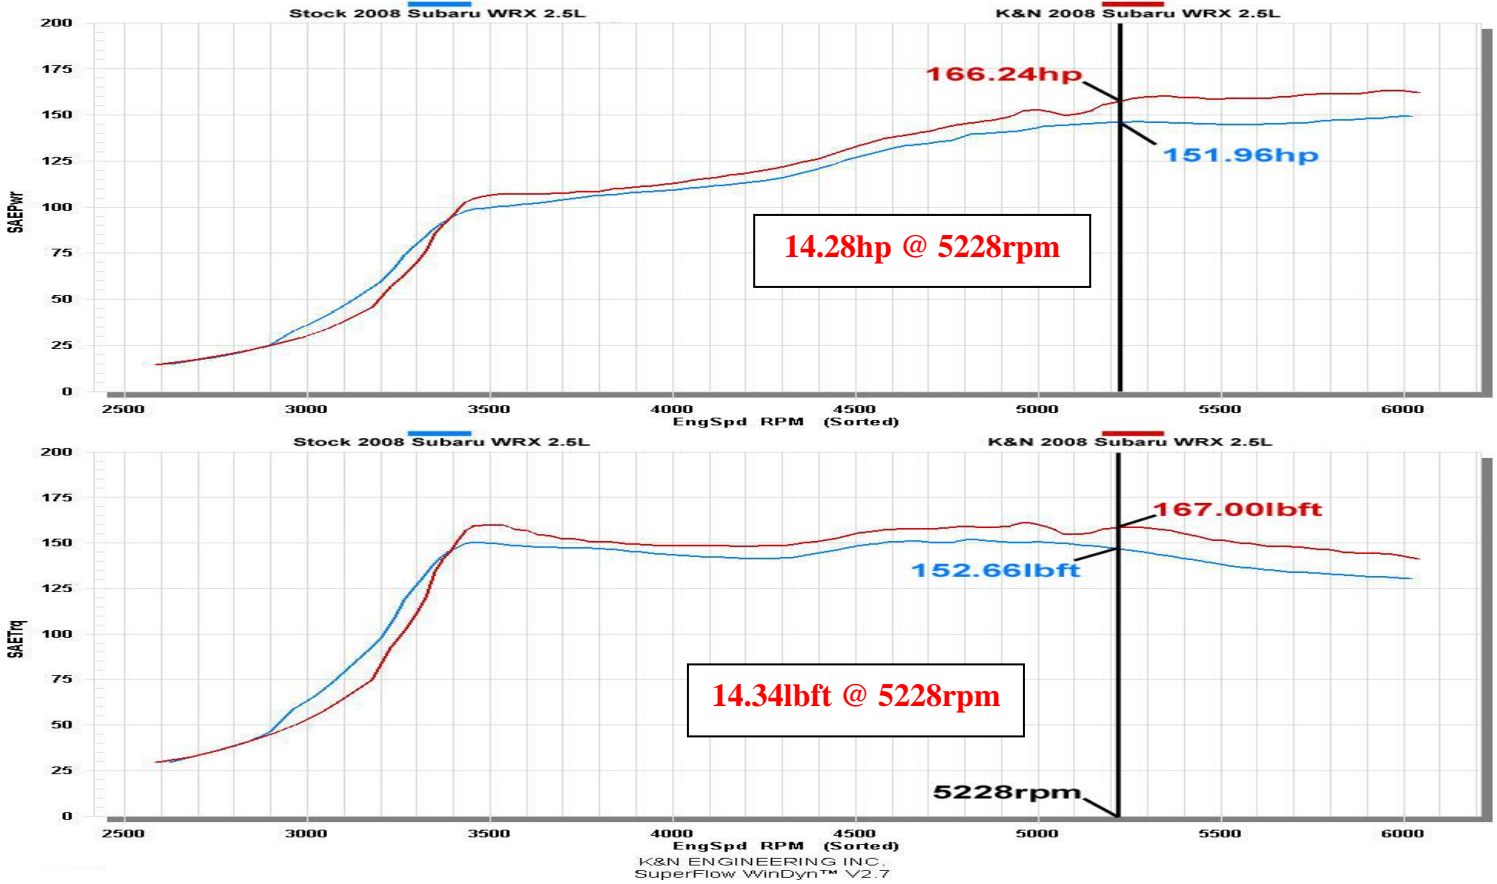

K&N Engineering Inc.

Data Group 1

Run Title: Stock 2008 Subaru WRX 2.5L 2g
Run Notes: Baseline stock run. 11709 miles. 2nd gear run.
Run Date: 6-13-08

Run Title: K&N 2008 Subaru WRX 2.5L 2g
Run Notes: K&N intake kit #69-8004 installed installed. 11709 miles. 2nd gear run.
Run Date: 6-13-08