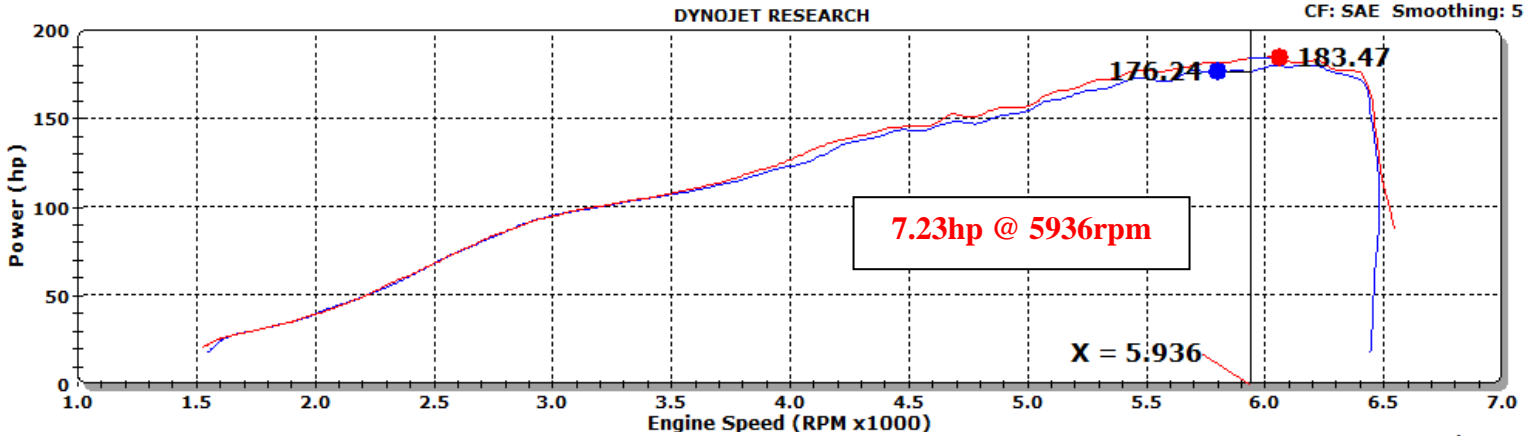

K&N Engineering Inc.

Run Title: Stock 2013 Nissan Juke NISMO 1.6L turbo
Run Notes: Baseline stock run. 5201 miles. 3rd gear run.
Run Date: 12/18/2013 8:58:31 AM
Stock.001: 72.17 °F 29.04 in-Hg Humidity: 14 % SAE: 1.01

Run Title: K&N 2013 Nissan Juke NISMO 1.6L turbo
Run Notes: K&N intake kit #69-7079 installed. 3rd gear run.
Run Date: 12/18/2013 3:07:58 PM
K&N.002: 81.01 °F 28.90 in-Hg Humidity: 12 % SAE: 1.02

697079