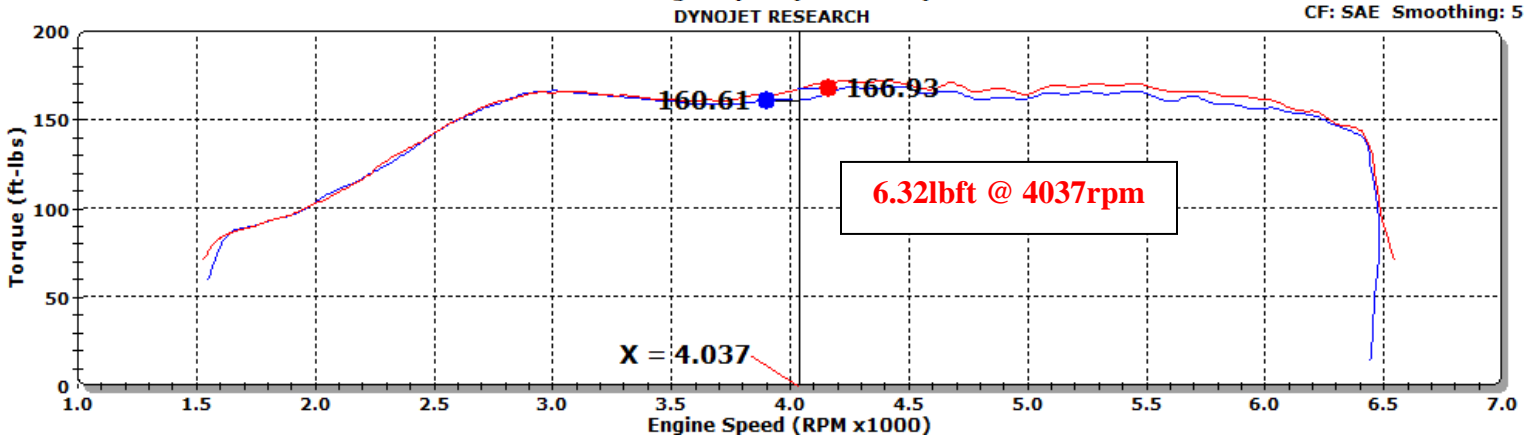

K&N Engineering Inc.

Run Title: Stock 2013 Nissan Juke NISMO 1.6L turbo
Run Notes: Baseline stock run. 5201 miles. 3rd gear run.
Run Date: 12/18/2013 8:58:31 AM
Stock.001: 72.17 °F 29.04 in-Hg Humidity: 14 % SAE: 1.01

Run Title: K&N 2013 Nissan Juke NISMO 1.6L turbo
Run Notes: K&N intake kit #69-7079 installed. 3rd gear run.
Run Date: 12/18/2013 3:07:58 PM
K&N.002: 81.01 °F 28.90 in-Hg Humidity: 12 % SAE: 1.02

697079