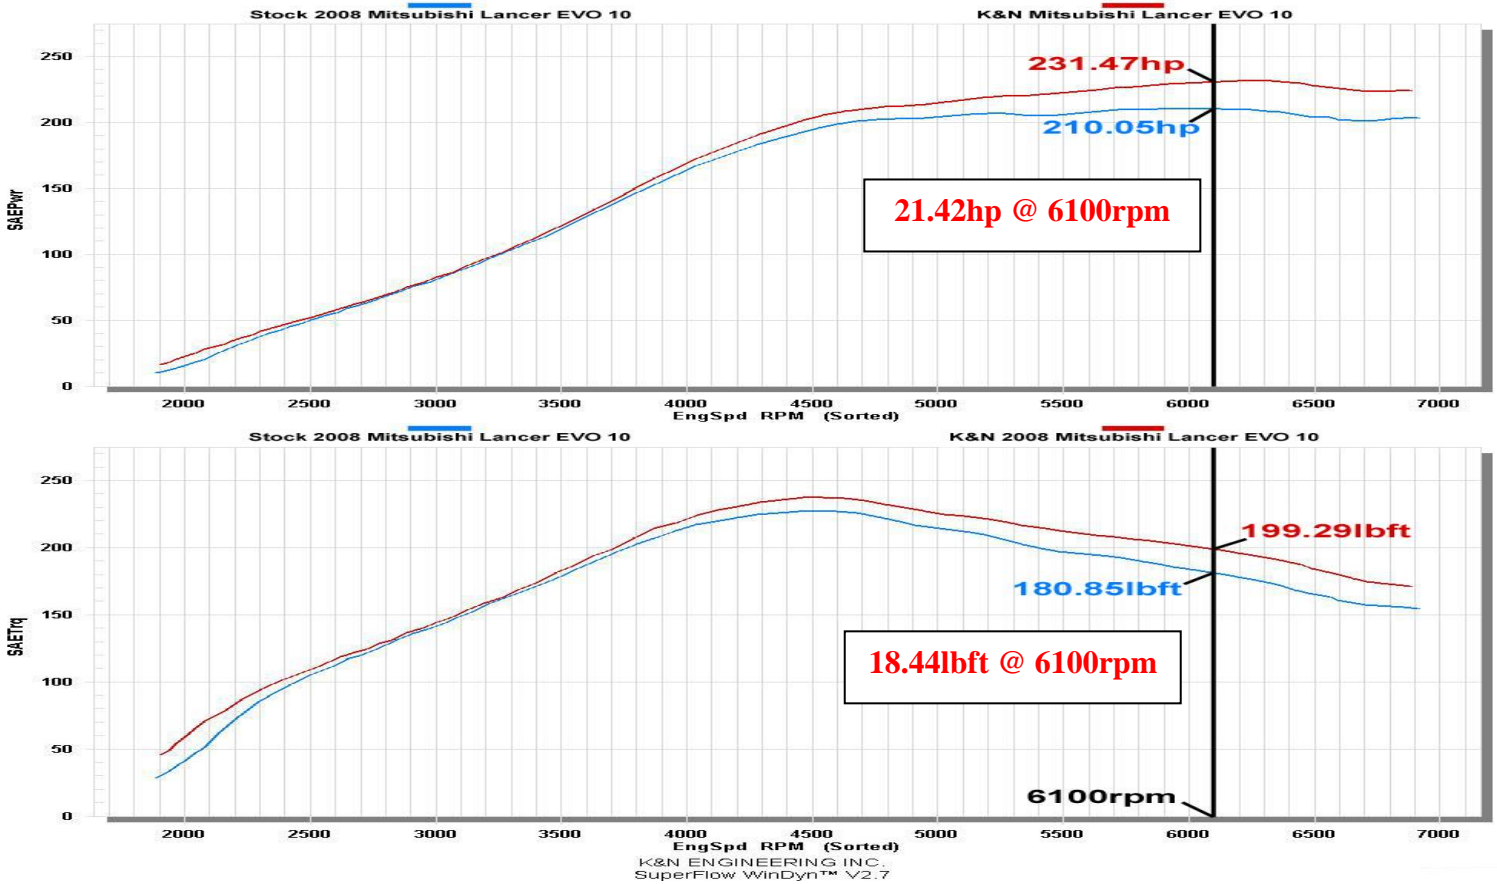

K&N Engineering Inc.

Data Group 1

Run Title: Stock 2008 Mitsubishi lancer EVO X 2.0L Turbo

Run Notes: Baseline stock run. 3291 miles. 3rd gear run.

Run Date: 5-22-09

Run Title: K&N Mitsubishi Lancer EVO X 2.0L Turbo

Run Notes: K&N intake kit #69-6546 installed. 3291 miles. 3rd gear run.

Run Date: 5-22-09

696546