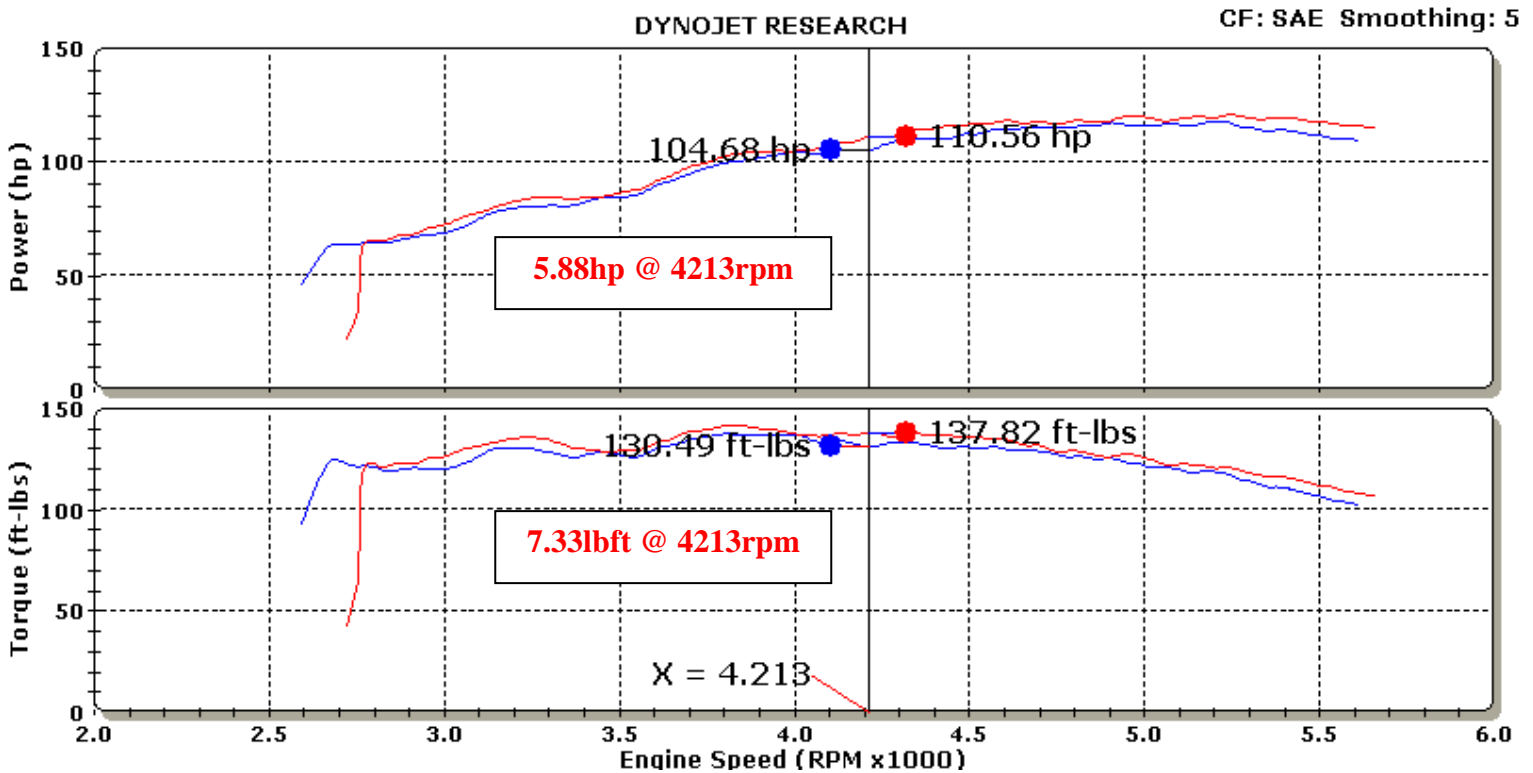

K&N Engineering Inc.

Run Title: Stock 2000 Mitsubishi Eclipse 2.4L
Run Notes: Baseline stock run. 43368 miles. 3rd gear run.
Run Date: 3/13/2003 12:27:34 PM
Stock.001: 74.00 °F 29.04 in-Hg Humidity: 54 % SAE: 1.02

Run Title: K&N 2000 Mitsubishi Eclipse 2.4L
Run Notes: K&N intake kit #69-6506 installed. 43368 miles. 3rd gear run.
Run Date: 3/13/2003 12:27:34 PM
K&N.002: 75.69 °F 29.05 in-Hg Humidity: 54 % SAE: 1.03