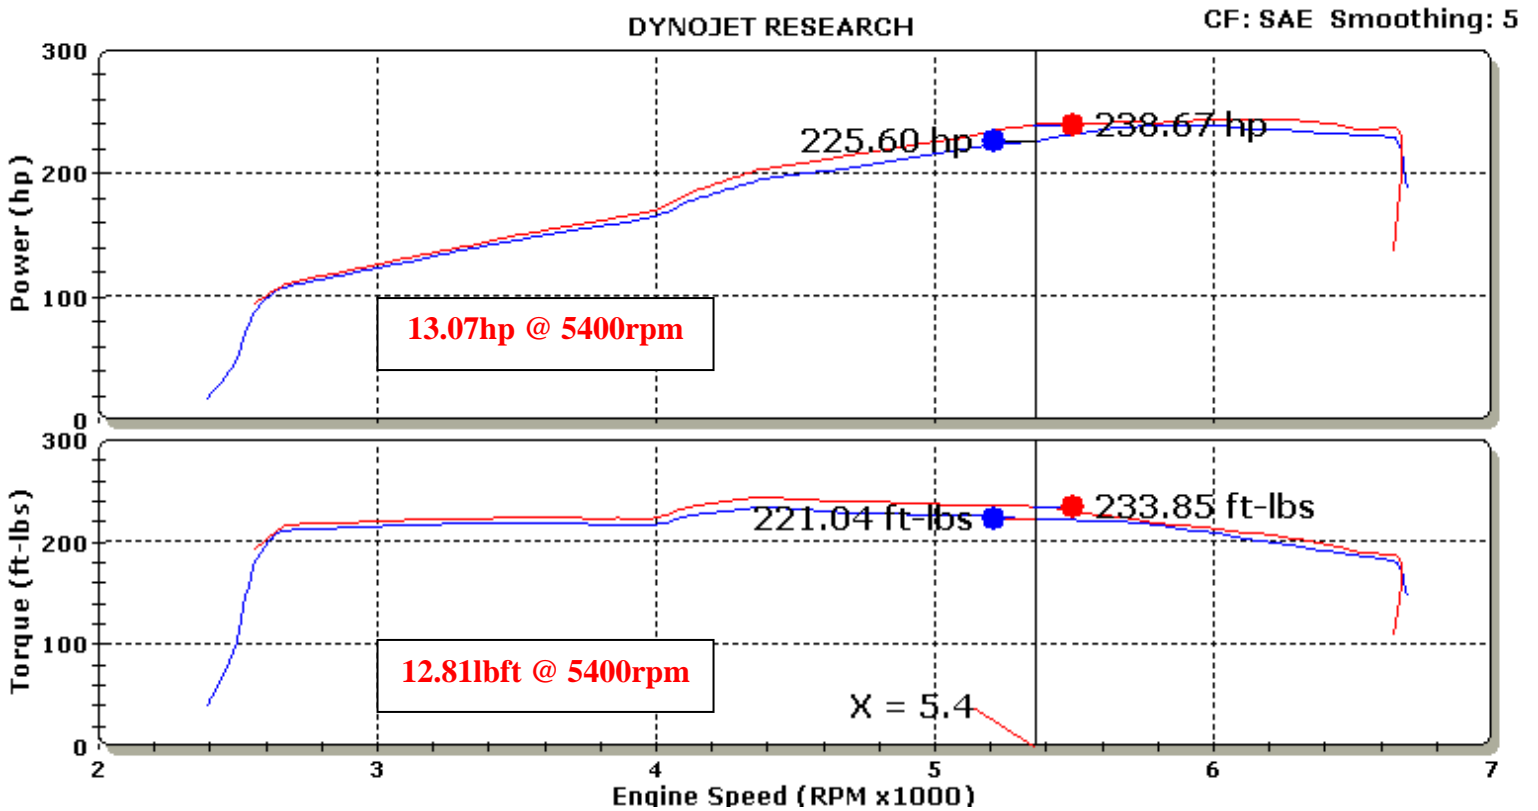

K &N Engineering Inc.

Run Title: Stock 2006 Mitsubishi Eclipse 3.8L V6
Run Notes: Baseline stock run. 18310 miles. 3rd gear run.
Run Date: 9/18/2006 12:40:00 PM
Stock.001: 93.63 °F 29.32 in-Hg Humidity: 6 % SAE: 1.02

Run Title: K&N 2006 Mitsubishi Eclipse 3.8L V6
Run Notes: K&N intake kit #69-6502 installed. 18310 miles. 3rd gear run.
Run Date: 9/18/2006 2:49:56 PM
K&N.002: 97.89 °F 29.32 in-Hg Humidity: 6 % SAE: 1.02