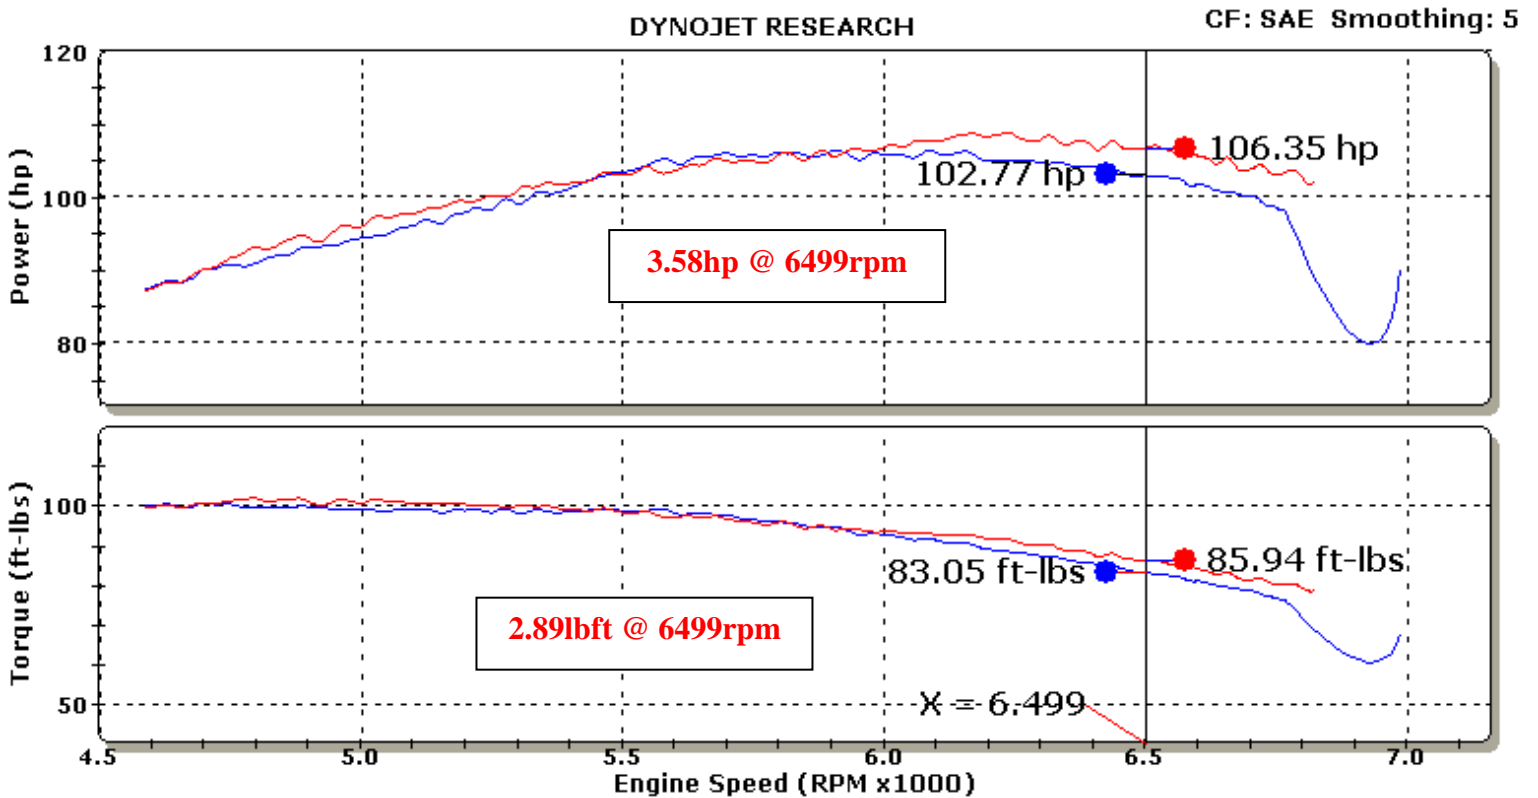

**K&N Engineering Inc.**

**Run Title:** Stock 2001 Mazda Miata 1.8L  
**Run Notes:** Baseline stock run. 3701 miles. 3<sup>rd</sup> gear run.  
**Run Date:** 12/13/2001 6:01:19 PM  
**Stock.001:** 77.32 °F 29.13 in-Hg Humidity: 48 % SAE: 1.02

**Run Title:** K&N 2001 mazda Miata 1.8L  
**Run Notes:** K&N intake kit #69-6000 installed. 3701 miles. 3<sup>rd</sup> gear run.  
**Run Date:** 12/13/2001 6:01:22 PM  
**K&N .002:** 86.53 °F 29.02 in-Hg Humidity: 36 % SAE: 1.04