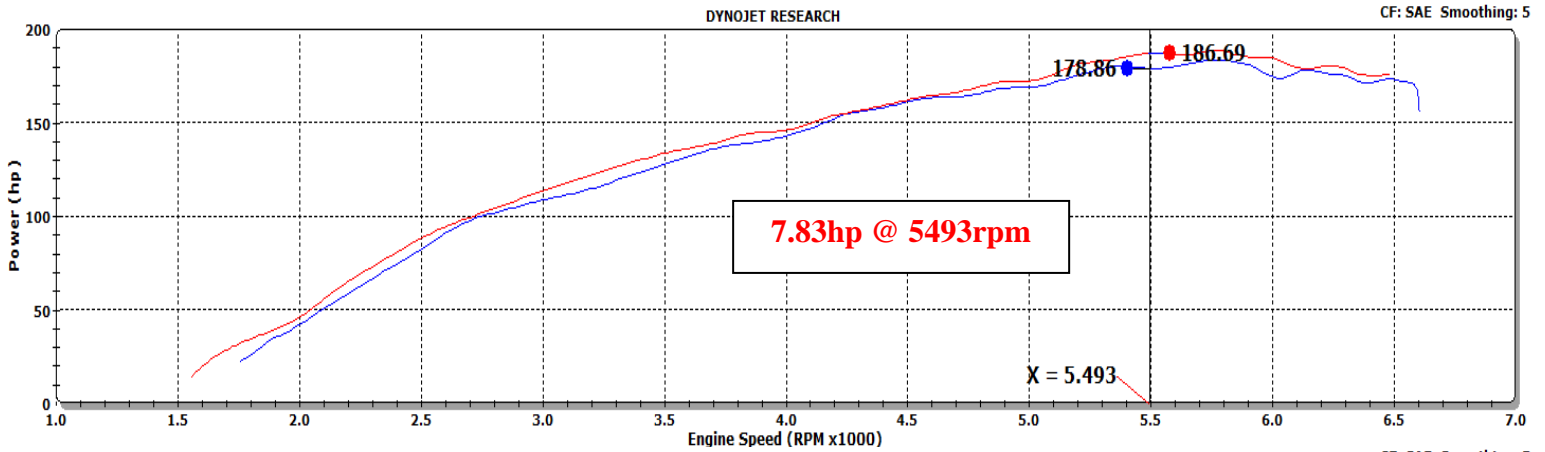

K&N Engineering Inc.

**Run Title: Stock 2017 KIA SOUL 1.6L Turbo**  
**Run Notes: Baseline stock run. 1925 miles. 3<sup>rd</sup> gear run.**  
**Run Date: 1/9/2018 7:04:37 AM**  
**Stock.001: 89.42 °F 28.91 in-Hg Humidity: 26 % SAE: 1.04**

**Run Title: K&N 2017 KIA SOUL 1.6L Turbo**  
**Run Notes: K&N intake kit #69-5319TS installed. 1925 miles. 3<sup>rd</sup> gear run.**  
**Run Date: 1/9/2018 7:04:37 AM**  
**K&N.002: 90.14 °F 28.90 in-Hg Humidity: 26 % SAE: 1.04**