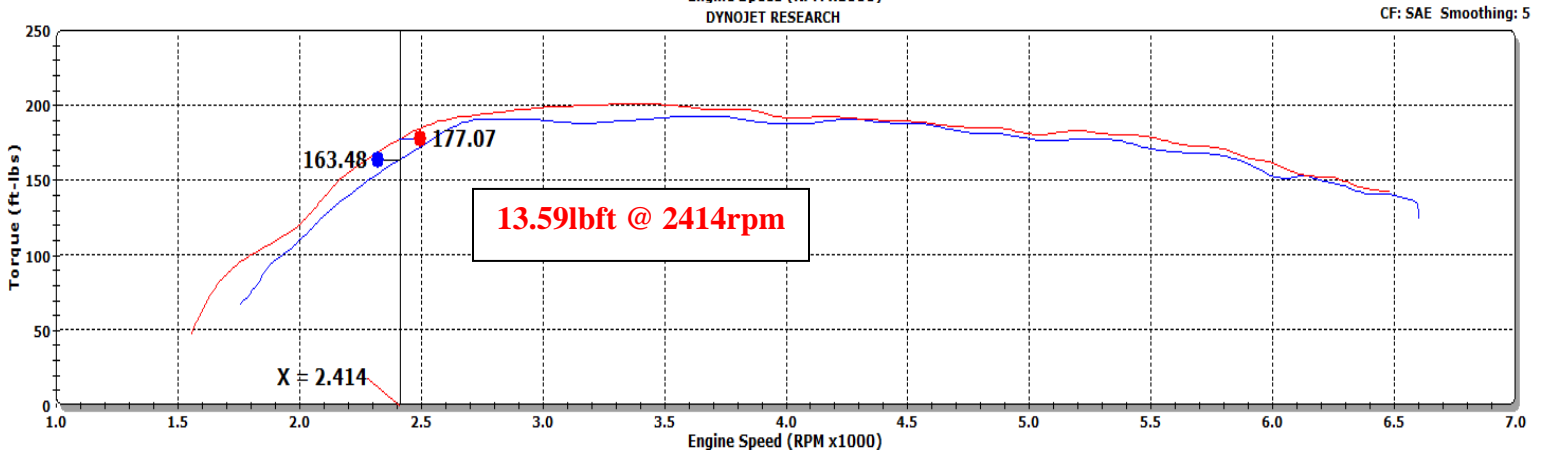

K&N Engineering Inc.

**Run Title: Stock 2017 KIA SOUL 1.6L Turbo**  
**Run Notes: Baseline stock run. 1925 miles. 3<sup>rd</sup> gear run.**  
**Run Date: 1/9/2018 7:04:37 AM**  
**Stock.001: 89.42 °F 28.91 in-Hg Humidity: 26 % SAE: 1.04**

**Run Title: K&N 2017 KIA SOUL 1.6L Turbo**  
**Run Notes: K&N intake kit #69-5319TS installed. 1925 miles. 3<sup>rd</sup> gear run.**  
**Run Date: 1/9/2018 7:04:37 AM**  
**K&N.002: 90.14 °F 28.90 in-Hg Humidity: 26 % SAE: 1.04**