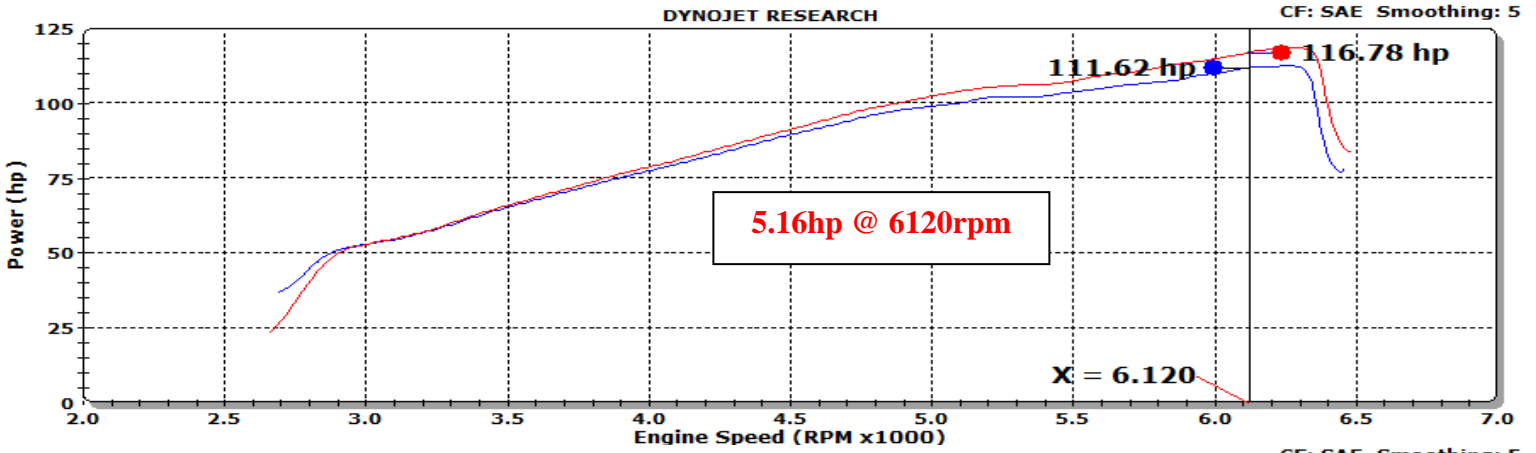

K&N Engineering Inc.

Run Title: Stock 2015 Hyundai Elantra 1.8L
Run Notes: Baseline stock run. 8661 miles. 2nd gear run.
Run Date: 4/16/2015 12:16:11 PM
Stock.001: 89.90 °F 29.02 in-Hg Humidity: 6 % SAE: 1.03

Run Title: K&N 2015 Hyundai Elantra 1.8L
Run Notes: K&N intake kit #69-5315 installed. 8661 miles. 2nd gear run.
Run Date: 4/16/2015 1:53:09 PM
K&N.002: 92.23 °F 29.02 in-Hg Humidity: 5 % SAE: 1.03

695315