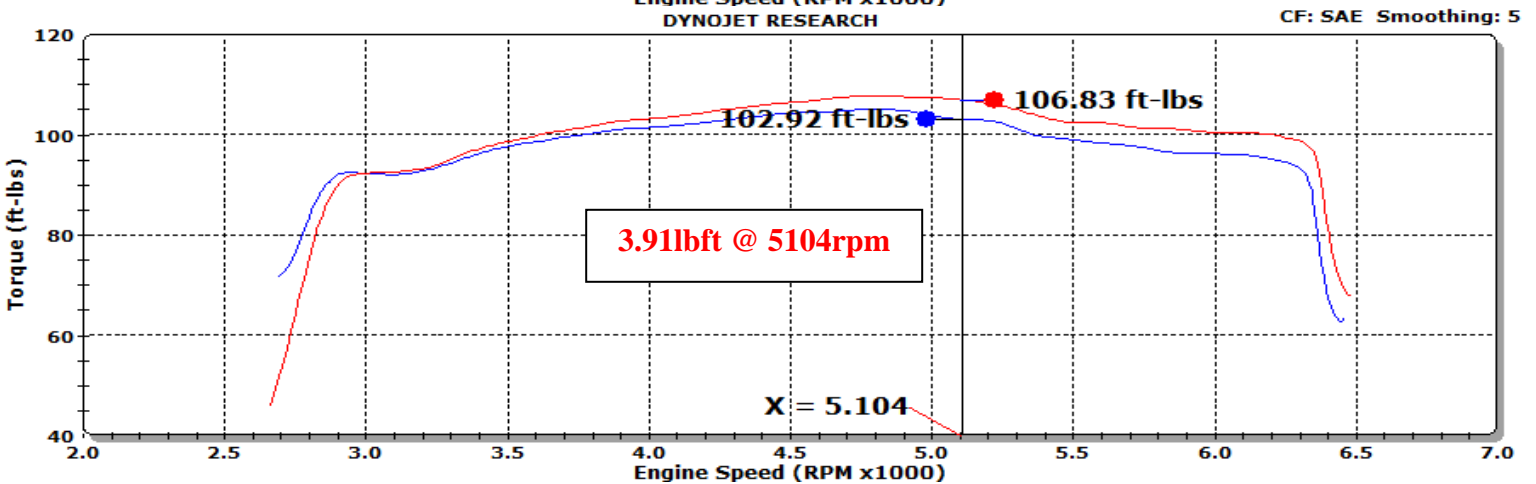

K&N Engineering Inc.

Run Title: Stock 2015 Hyundai Elantra 1.8L
Run Notes: Baseline stock run. 8661 miles. 2nd gear run.
Run Date: 4/16/2015 12:16:11 PM
Stock.001: 89.90 °F 29.02 in-Hg Humidity: 6 % SAE: 1.03

Run Title: K&N 2015 Hyundai Elantra 1.8L
Run Notes: K&N intake kit #69-5315 installed. 8661 miles. 2nd gear run.
Run Date: 4/16/2015 1:53:09 PM
K&N.002: 92.23 °F 29.02 in-Hg Humidity: 5 % SAE: 1.03

695315