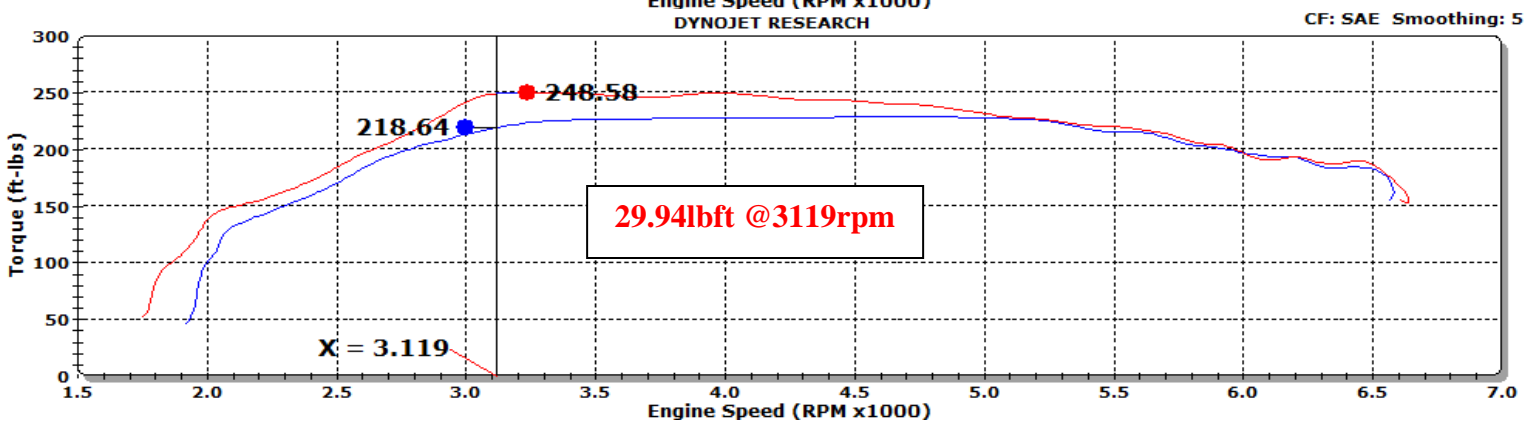

K&N Engineering Inc.

Run Title: Stock 2013 Hyundai Genesis coupe 2.0L turbo
 Run Notes: Baseline stock run. 16790 miles. 3rd gear run.
 Run Date: 6/25/2013 8:36:06 AM
 Stock.001: 77.47 °F 29.06 in-Hg Humidity: 37 % SAE: 1.02

Run Title: K&N 2013 Hyundai genesis coupe 2.0L turbo
 Run Notes: K&N intake kit #69-5311 installed. 16790 miles. 3rd gear run.
 Run Date: 6/25/2013 9:33:39 AM
 K&N.002: 79.52 °F 29.03 in-Hg Humidity: 33 % SAE: 1.03