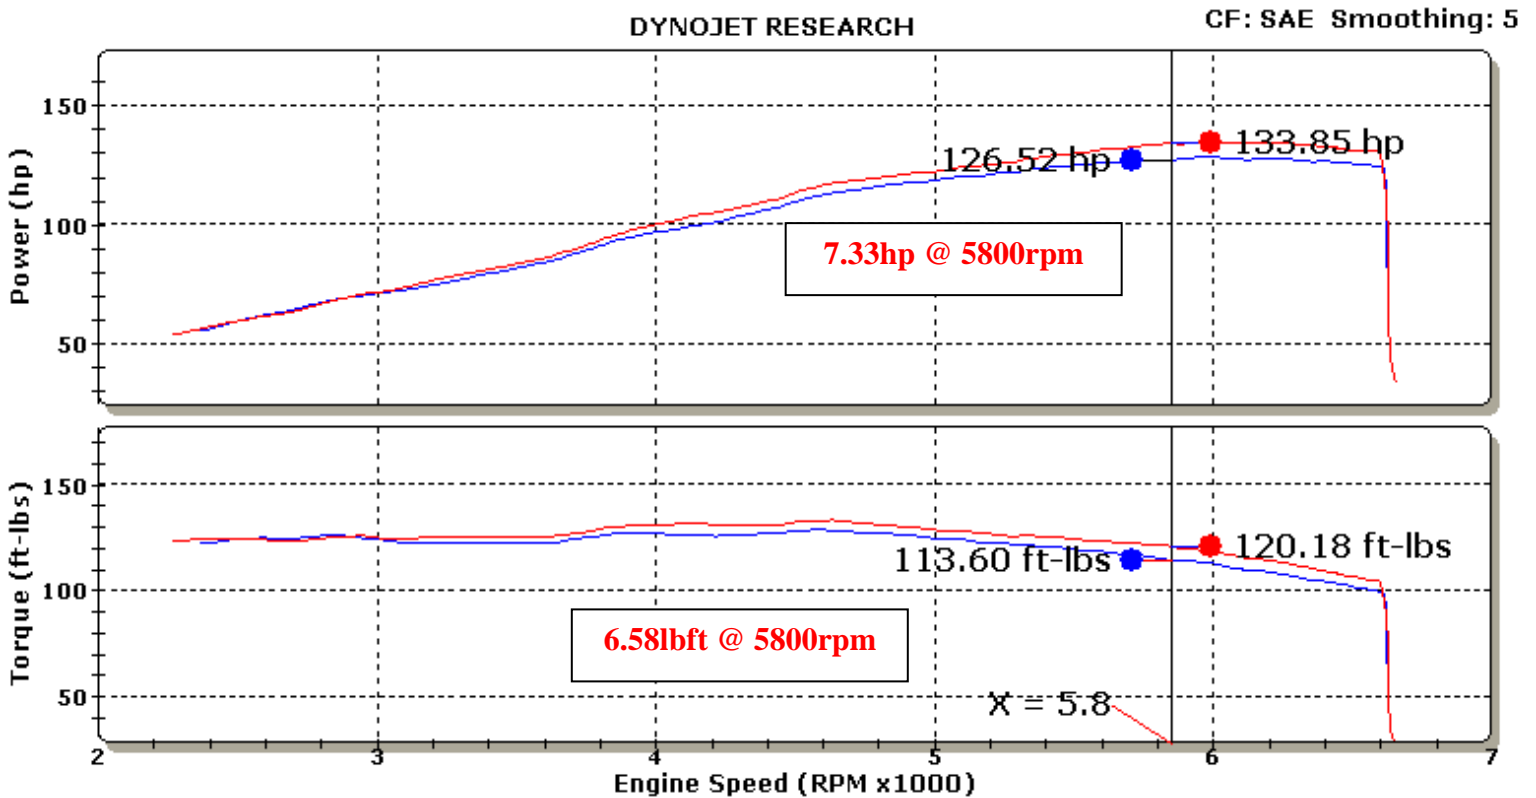

K&N Engineering Inc.

Run Title: Stock 2005 KIA Spectra 5 2.0L
Run Notes: Baseline stock run. 3rd gear run. 6473 miles.
Run Date: 1/4/2006 11:07:09 AM
Stock.001: 68.79 °F 29.30 in-Hg Humidity: 27 % SAE: 1.00

Run Title: K&N 2005 KIA Spectra 5 2.0L
Run Notes: K&N intake kit #69-5305 installed. 3rd gear run. 6573 miles.
Run Date: 1/4/2006 12:56:13 PM
K&N.002: 76.75 °F 29.30 in-Hg Humidity: 15 % SAE: 1.00

695305