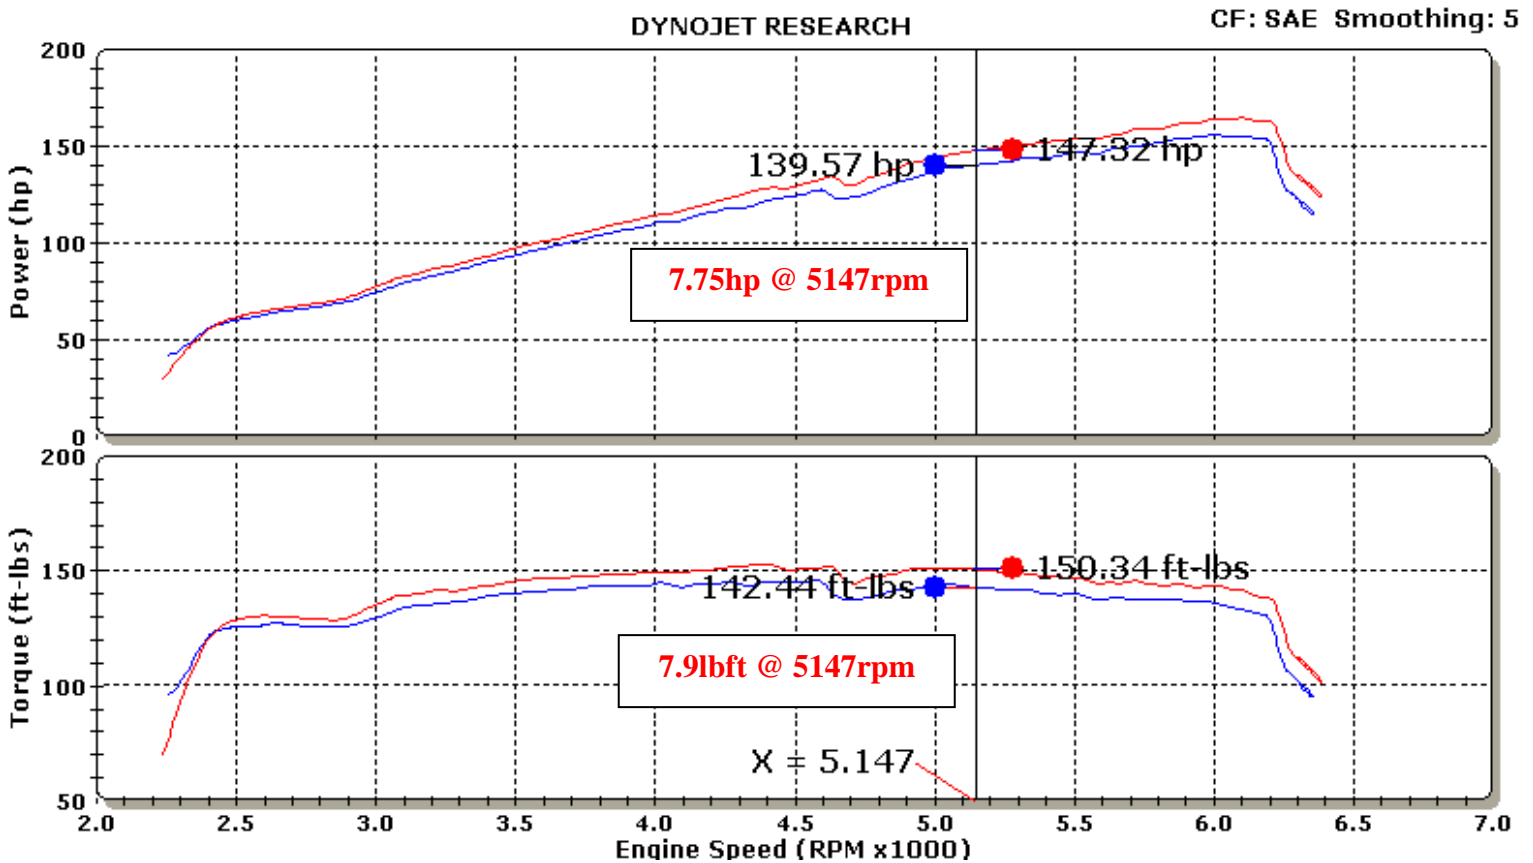

K&N Engineering Inc.

Run Title: Stock 2011 Hyundai Sonata 2.4L
Run Notes: Baseline stock run. 5922 miles. 3rd gear run.
Run Date: 11/9/2010 9:44:19 AM
Stock.001: 69.08 °F 29.14 in-Hg Humidity: 22 % SAE: 1.00

Run Title: K&N 2011 Sonata 2.4L
Run Notes: K&N intake kit #69-5301 installed. 5922 miles. 3rd gear run.
Run Date: 11/9/2010 10:46:56 AM
K&N.002: 72.79 °F 29.11 in-Hg Humidity: 14 % SAE: 1.00

695301