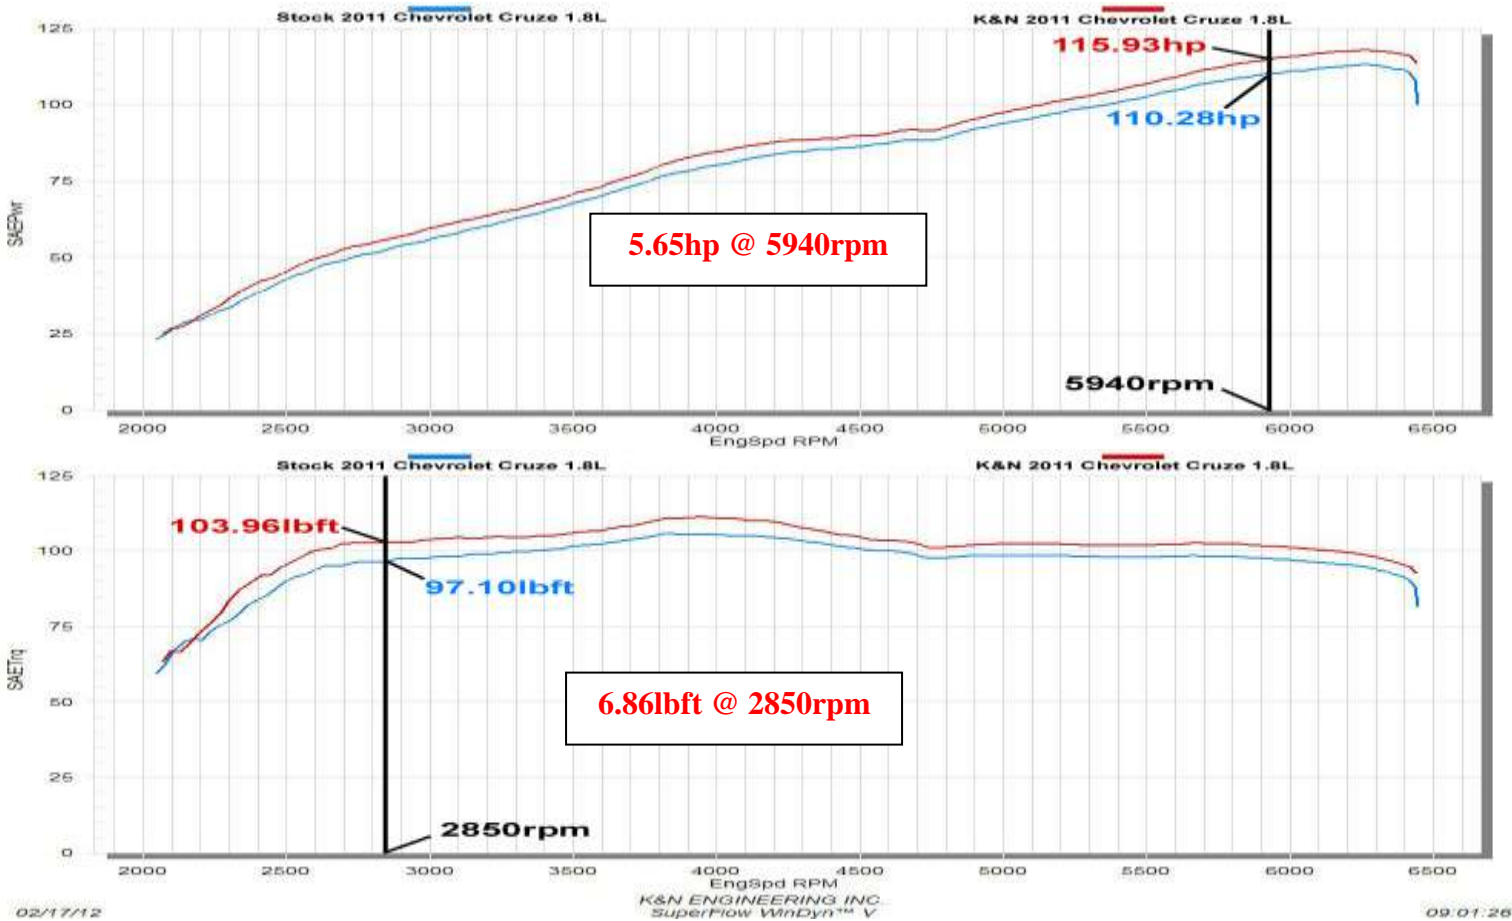

K&N Engineering Inc.

Run Title: Stock 2011 Chevrolet Cruze 1.8L
Run Notes: Baseline stock run. 11521 miles. 3rd gear run.
Run Date: 2-15-2012

Run Title: K&N 2011 Chevrolet Cruze 1.8L
Run Notes: K&N intake #69-4522 installed. 11521 miles. 3rd gear run.
Run Date: 2-15-2011