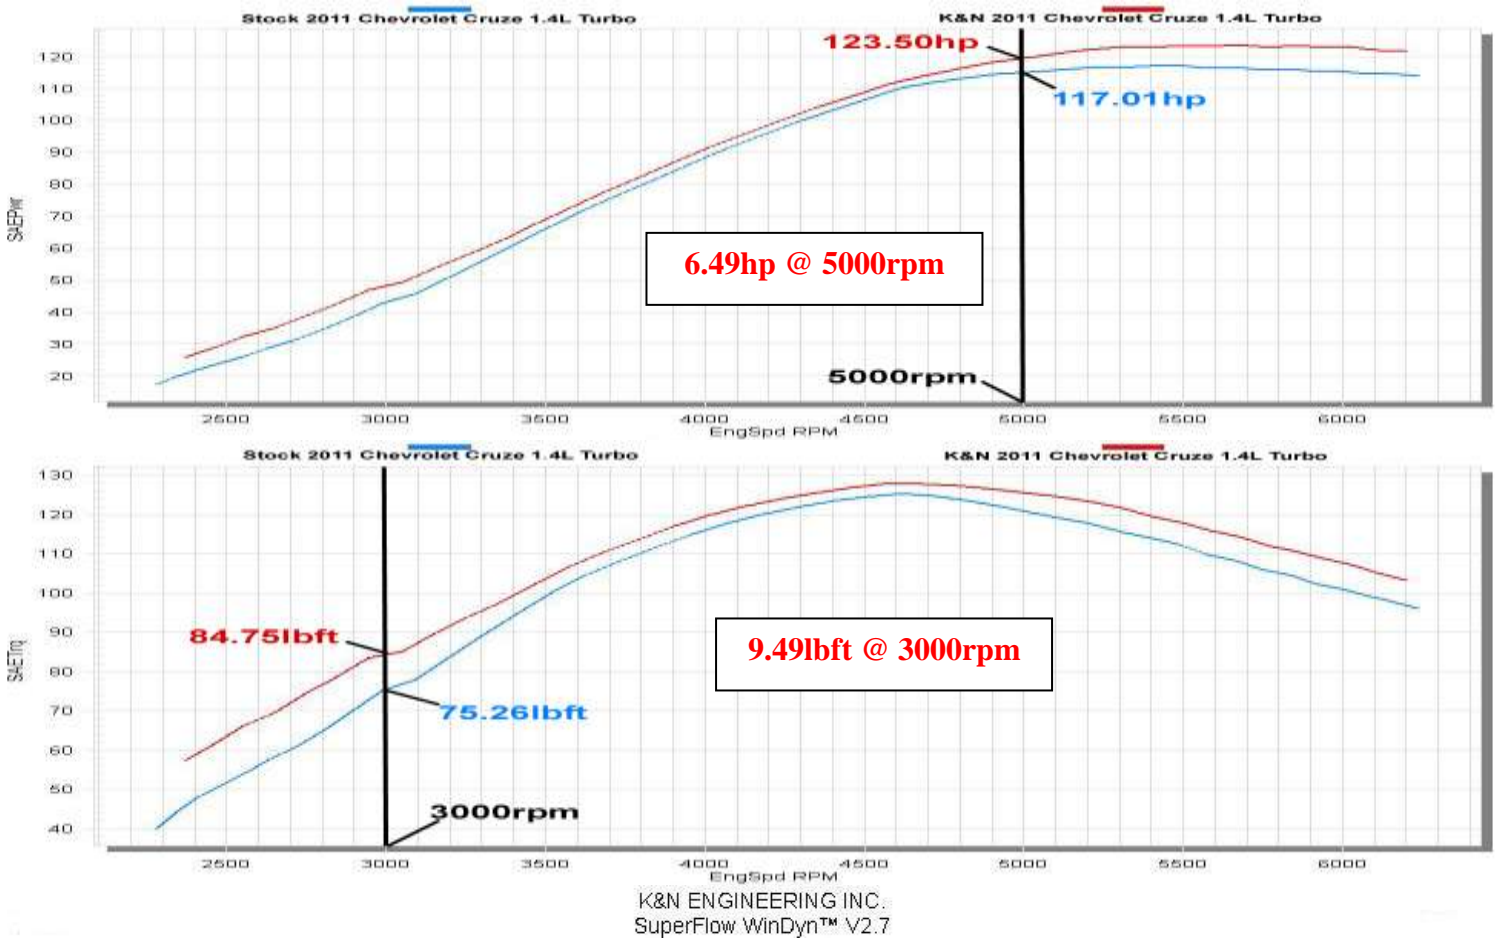

K&N Engineering Inc.

Run Title: Stock 2011 Chevrolet Cruze 1.4L Turbo
Run Notes: Baseline stock run. 2nd gear run. 6583 miles.
Run Date: 6-1-11

Run Title: K&N 2011 Chevrolet Cruze 1.4L Turbo
Run Notes: K&N intake kit #69-4521 installed. 2nd gear run. 6583 miles.
Run Date: 6-1-11