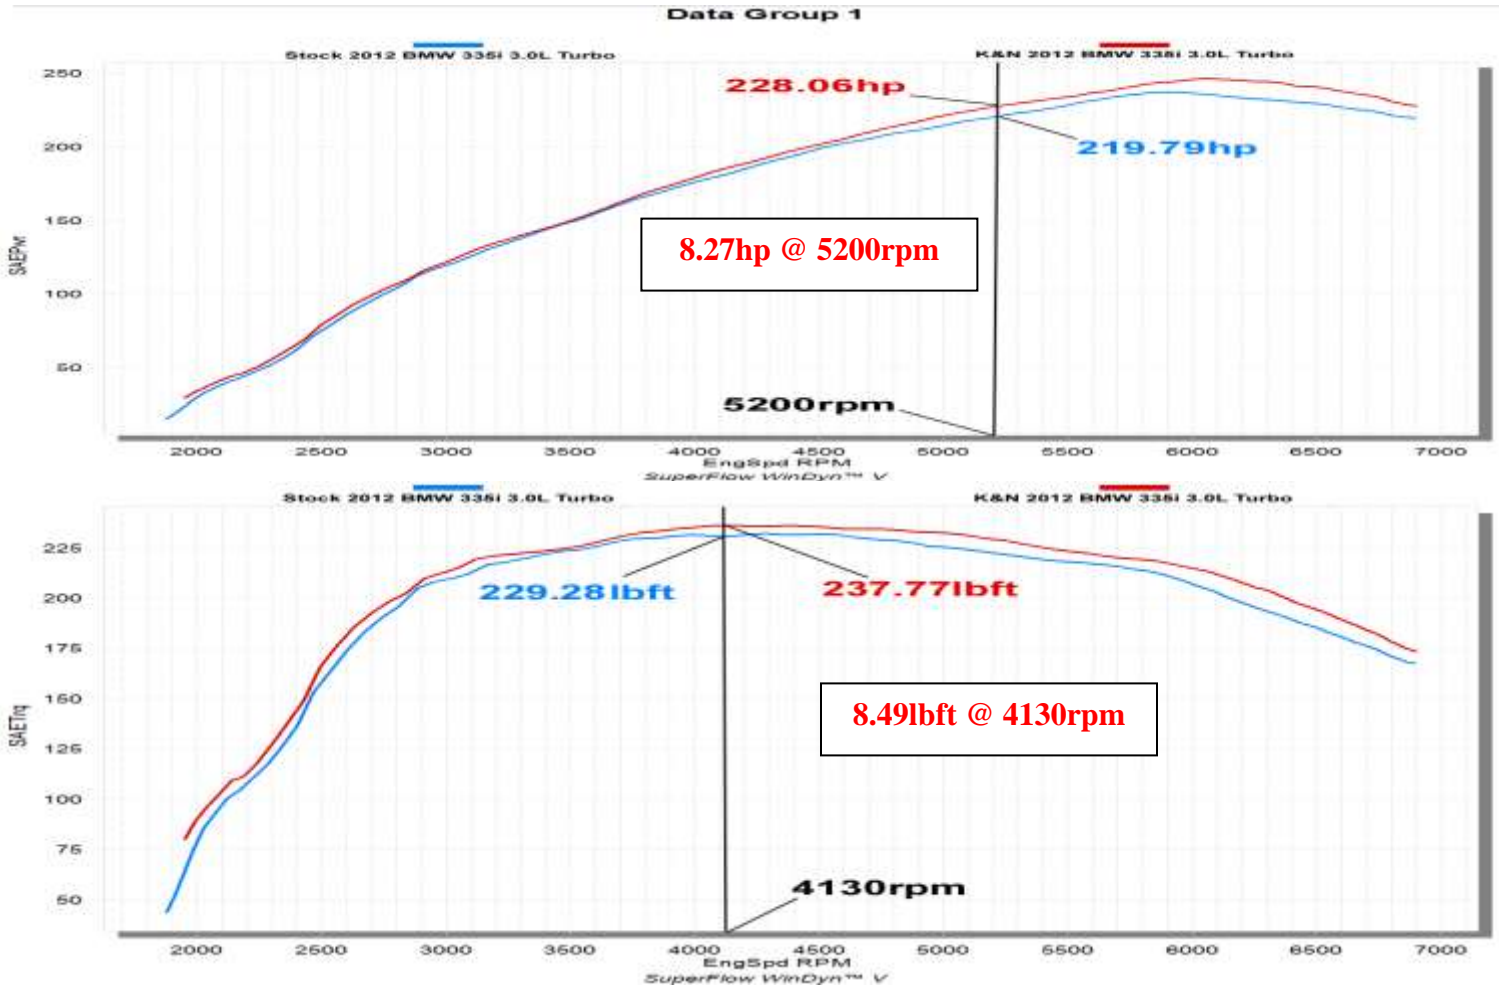

K&N Engineering Inc.

Run Title: Stock 2012 BMW 335i 3.0L Turbo
Run Notes: Baseline stock run. 69185 miles. 3rd gear run.
Run Date: 7-16-2015

Run Title: K&N 2012 BMW 335i 3.0L Turbo
Run Notes: K&N intake kit #69-2027 installed. 69185 miles. 3rd gear run.
Run Date: 7-16-2015

692027