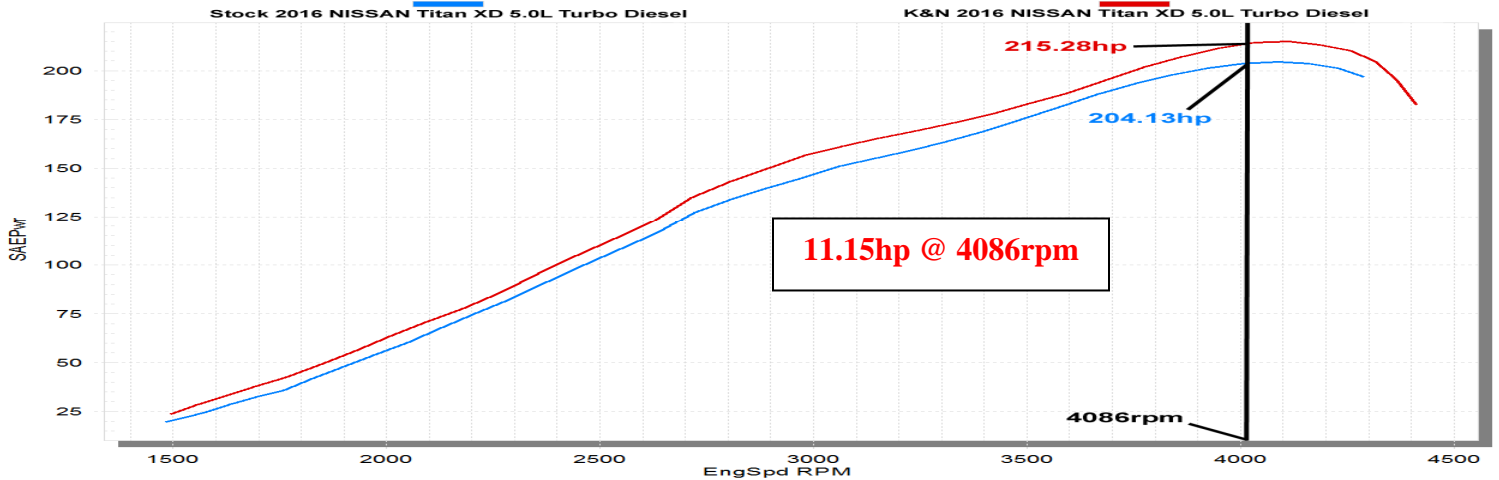

K&N Engineering Inc.
Data Group 1

Run Title: Stock 2016 Nissan Titan XD 5.0L Turbo Diesel

Run Notes: Baseline stock run. 4269 miles. 2nd gear run.

Run Date: 12/20/2016

Run Title: K&N 2016 Nissan Titan XD 5.0L Turbo Diesel

Run Notes: K&N intake kit #63-6017 installed. 4269 miles. 2nd gear run.

Run Date: 12/20/2016

396017