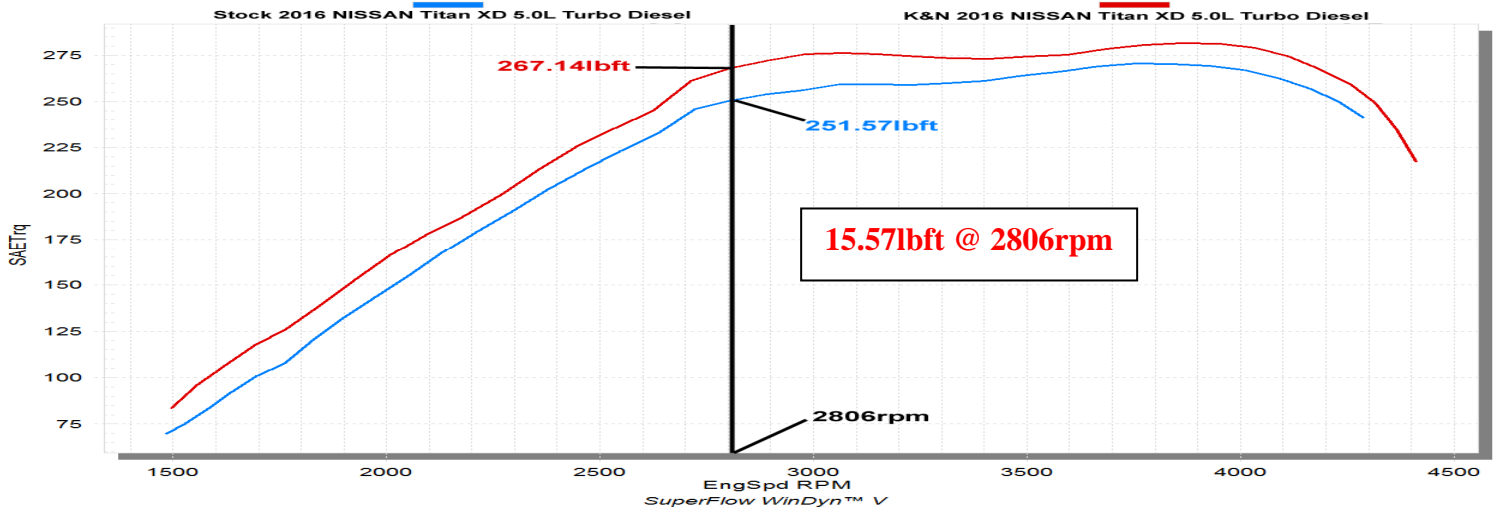

K&N Engineering Inc.
Data Group 1

Run Title: Stock 2016 Nissan Titan XD 5.0L Turbo Diesel

Run Notes: Baseline stock run. 4269 miles. 2nd gear run.

Run Date: 12/20/2016

Run Title: K&N 2016 Nissan Titan XD 5.0L Turbo Diesel

Run Notes: K&N intake kit #63-6017 installed. 4269 miles. 2nd gear run.

Run Date: 12/20/2016

396017