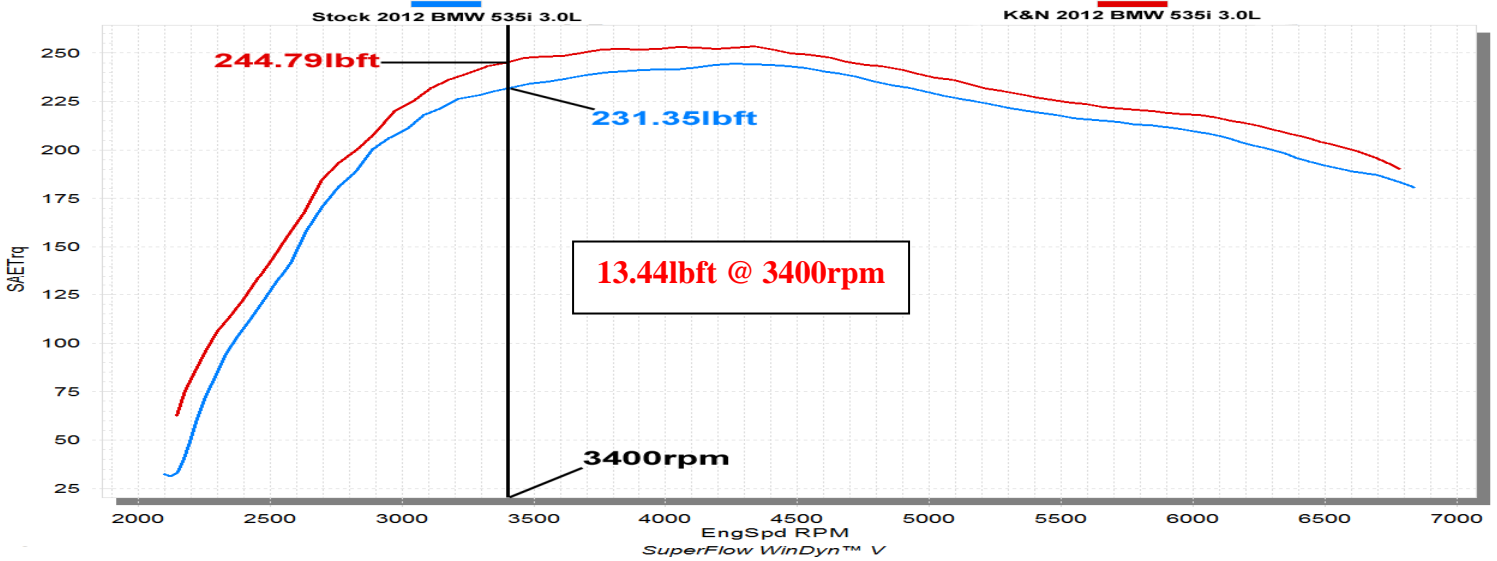

K&N Engineering Inc.

Run Title: Stock 2012 BMW 535i 3.0L
 Run Notes: Baseline stock run. 60500 Miles. 3rd gear run.
 Run Date: 8-31-2016

Run Title: K&N 2012 BMW 535i 3.0L
 Run Notes: K&N intake kit #63-1132 installed. 3rd gear run.
 Run Date: 8-31-2016