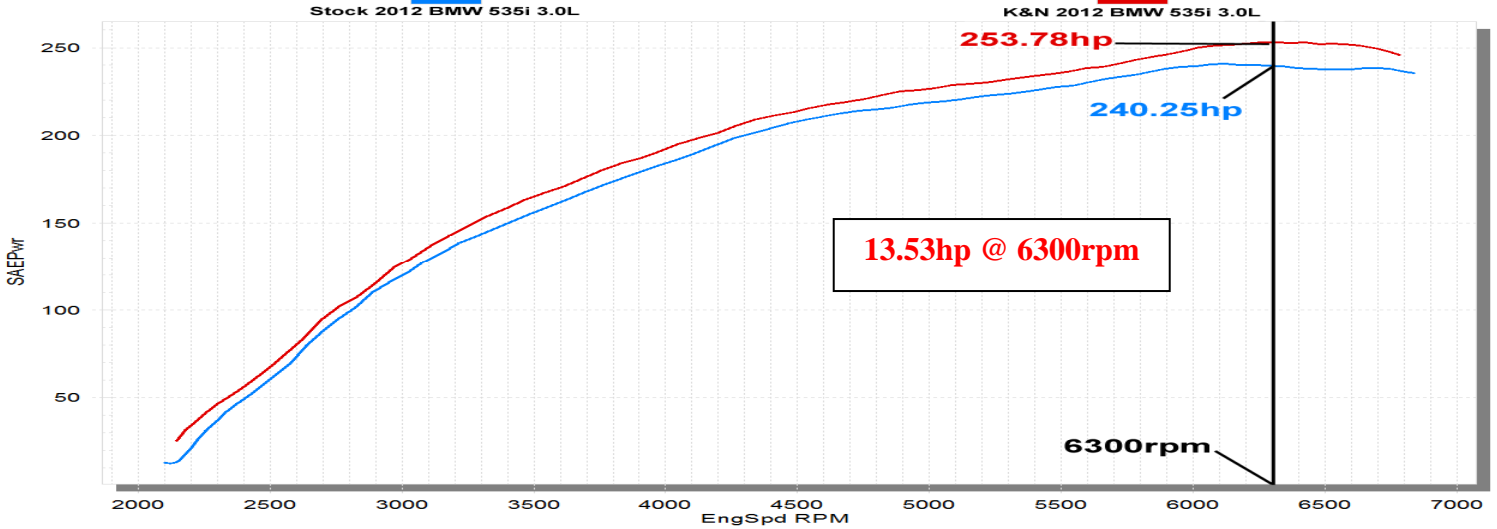

K&N Engineering Inc.

Run Title: Stock 2012 BMW 535i 3.0L
 Run Notes: Baseline stock run. 60500 Miles. 3rd gear run.
 Run Date: 8-31-2016

Run Title: K&N 2012 BMW 535i 3.0L
 Run Notes: K&N intake kit #63-1132 installed. 3rd gear run.
 Run Date: 8-31-2016