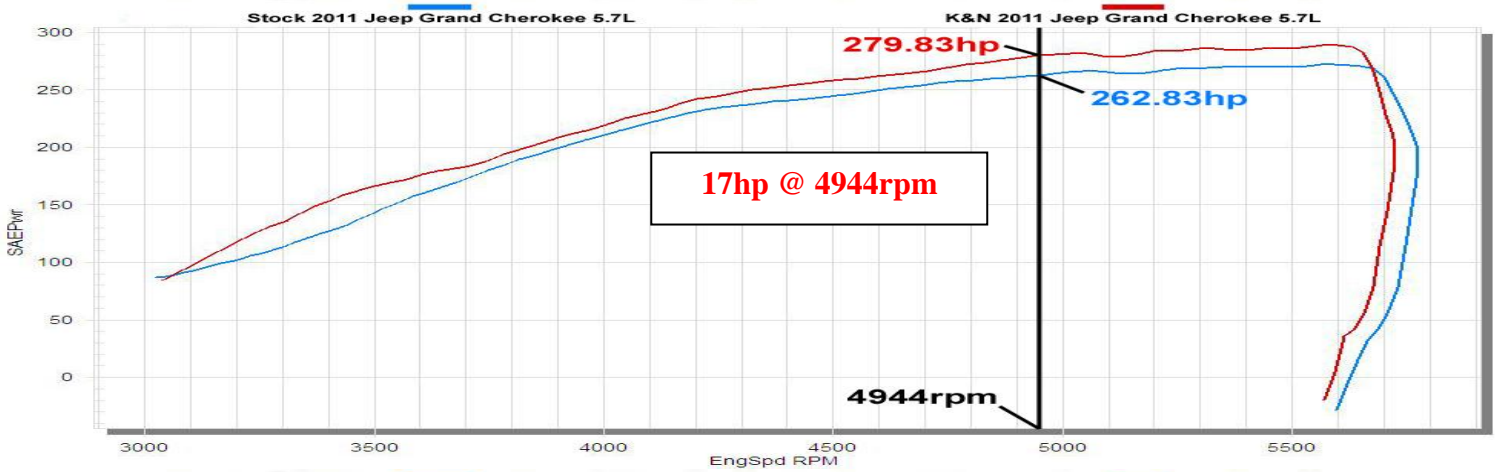

**K&N Engineering Inc.**

**Run Title: Stock 2011 Jeep Grand Cherokee 5.7L**  
**Run Notes: Baseline stock run. 12147 miles. 3<sup>rd</sup> gear run.**  
**Run Date: 9-20-2011**

**Run Title: K&N 2011 Jeep Grand Cherokee 5.7L**  
**Run Notes: K&N intake kit #63-1563 installed. 12147 miles. 3<sup>rd</sup> gear run.**  
**Run Date: 9-20-2011**