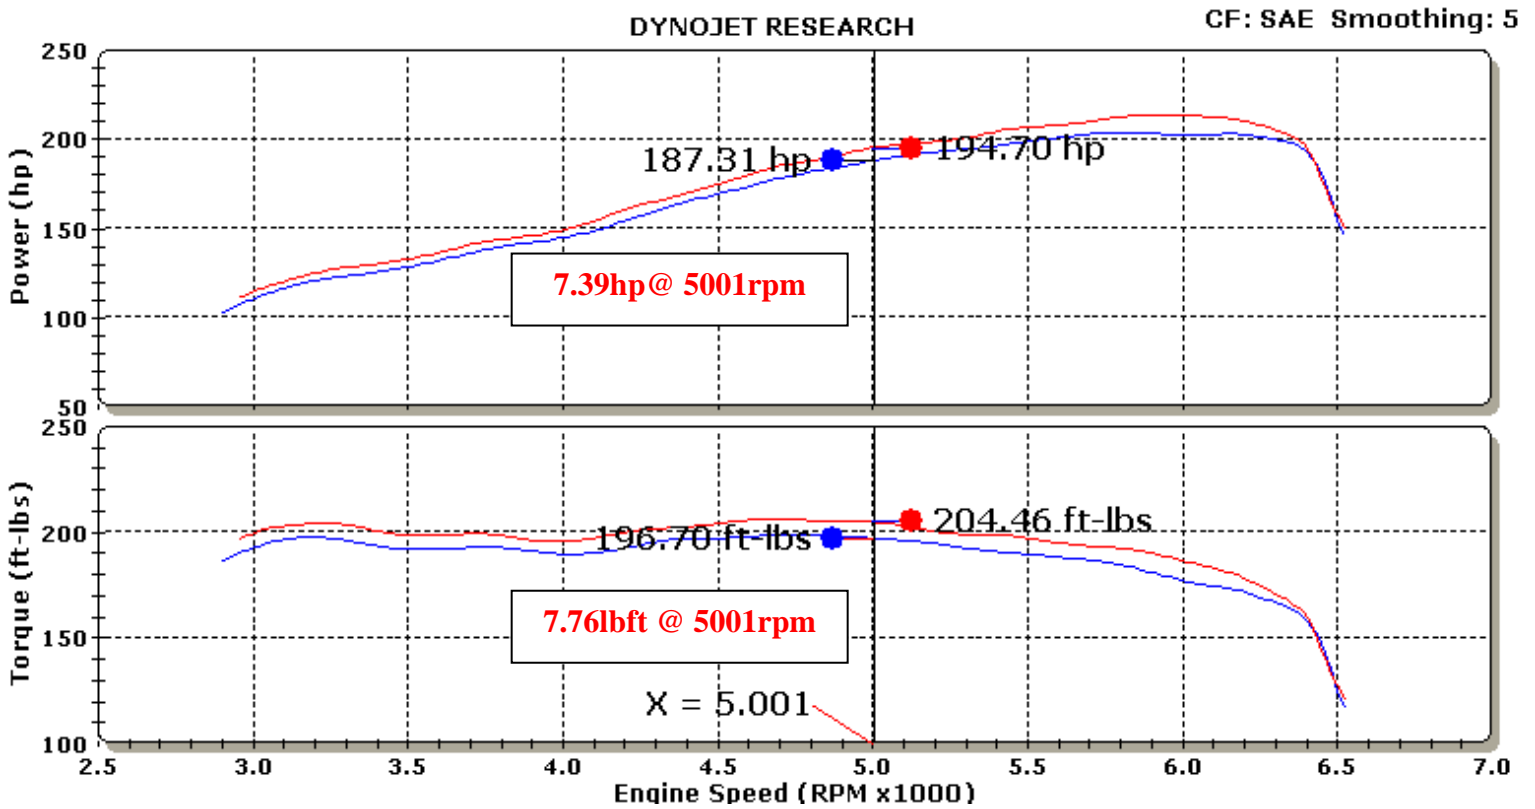

K&N Engineering Inc.

Run Title: Stock 2005 Nissan Maxima 3.5L
 Run Notes: Baseline stock run. 61352 Miles. 2nd gear run.
 Run Date: 7/11/2007 6:57:29 AM
 Stock.001: 82.62 °F, 29.12 in-Hg, JIS: 1.03

Run Title: K&N 2005 Nissan Maxima 3.5L
 Run Notes: K&N intake kit #63-6015 installed. 61352 miles. 2nd gear run.
 Run Date: 7/11/2007 8:05:56 AM
 K&N.002: 84.84 °F, 29.11 in-Hg, JIS: 1.03