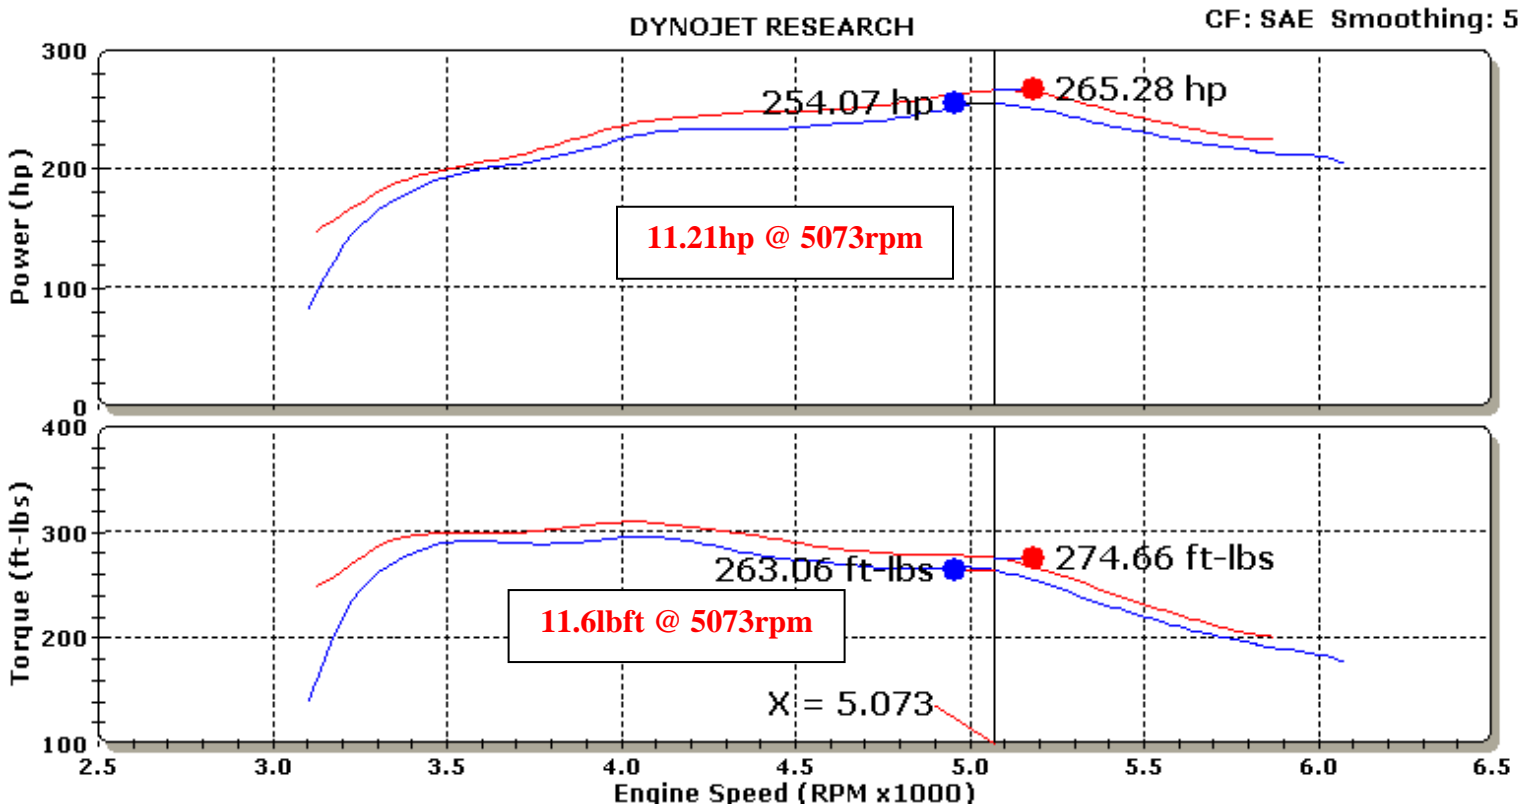

**K&N Engineering Inc.**

**Run Title: Stock 2004 Nissan Pathfinder Armada 5.6L**

**Run Notes: Baseline stock run. 2<sup>nd</sup> gear run. 635 Miles**

**Run Date: 12/8/2003 3:17:40 PM**

**Stock.001: 72.92 °F, 29.14 in-Hg, SAE: 1.00**

**Run Title: K&N 2004 Nissan Pathfinder Armada 5.6L**

**Run Notes: K&N Intake Kit #57-6012 installed. 2<sup>nd</sup> gear run. 635 Miles**

**Run Date: 12/8/2003 3:38:24 PM**

**K&N.002: 77.75 °F, 29.12 in-Hg, SAE: 1.01**