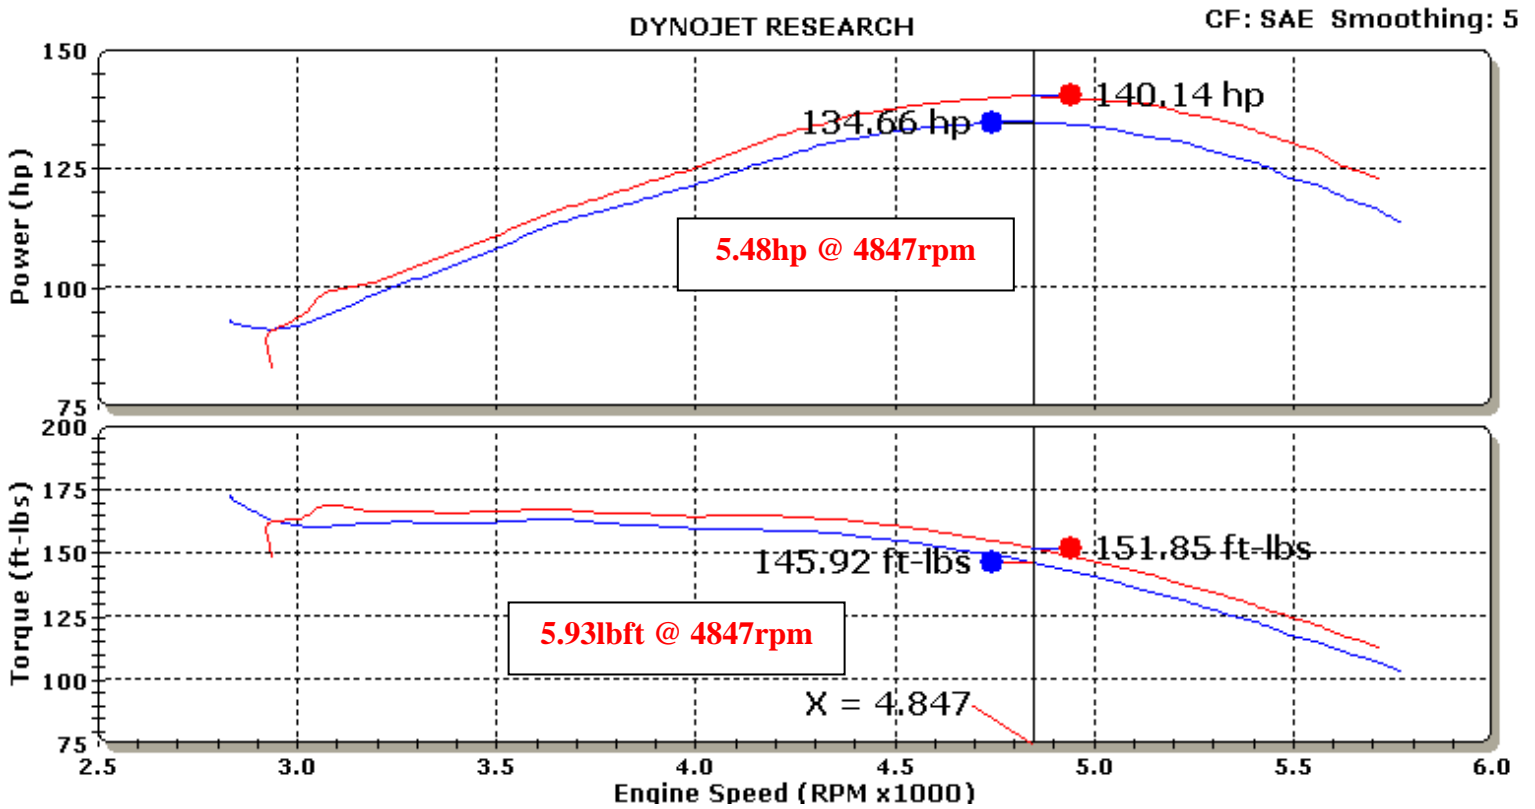

K&N Engineering Inc.

Run Title: Stock 2000 Nissan Xterra 2WD. 3.3L

Run Notes: Baseline stock run. 18,606 miles

Run Date: 3/13/2003 12:28:14 PM

Stock.001: 73.73 °F, 29.04 in-Hg, SAE: 1.02

Run Title: K&N 2000 Nissan Xterra 2WD. 3.3L V6
Run Notes: K&N intake kit #57-6005 installed. 18,606 miles
Run Date: 3/13/2003 12:28:14 PM
K&N.002: 77.56 °F, 29.03 in-Hg, SAE: 1.03