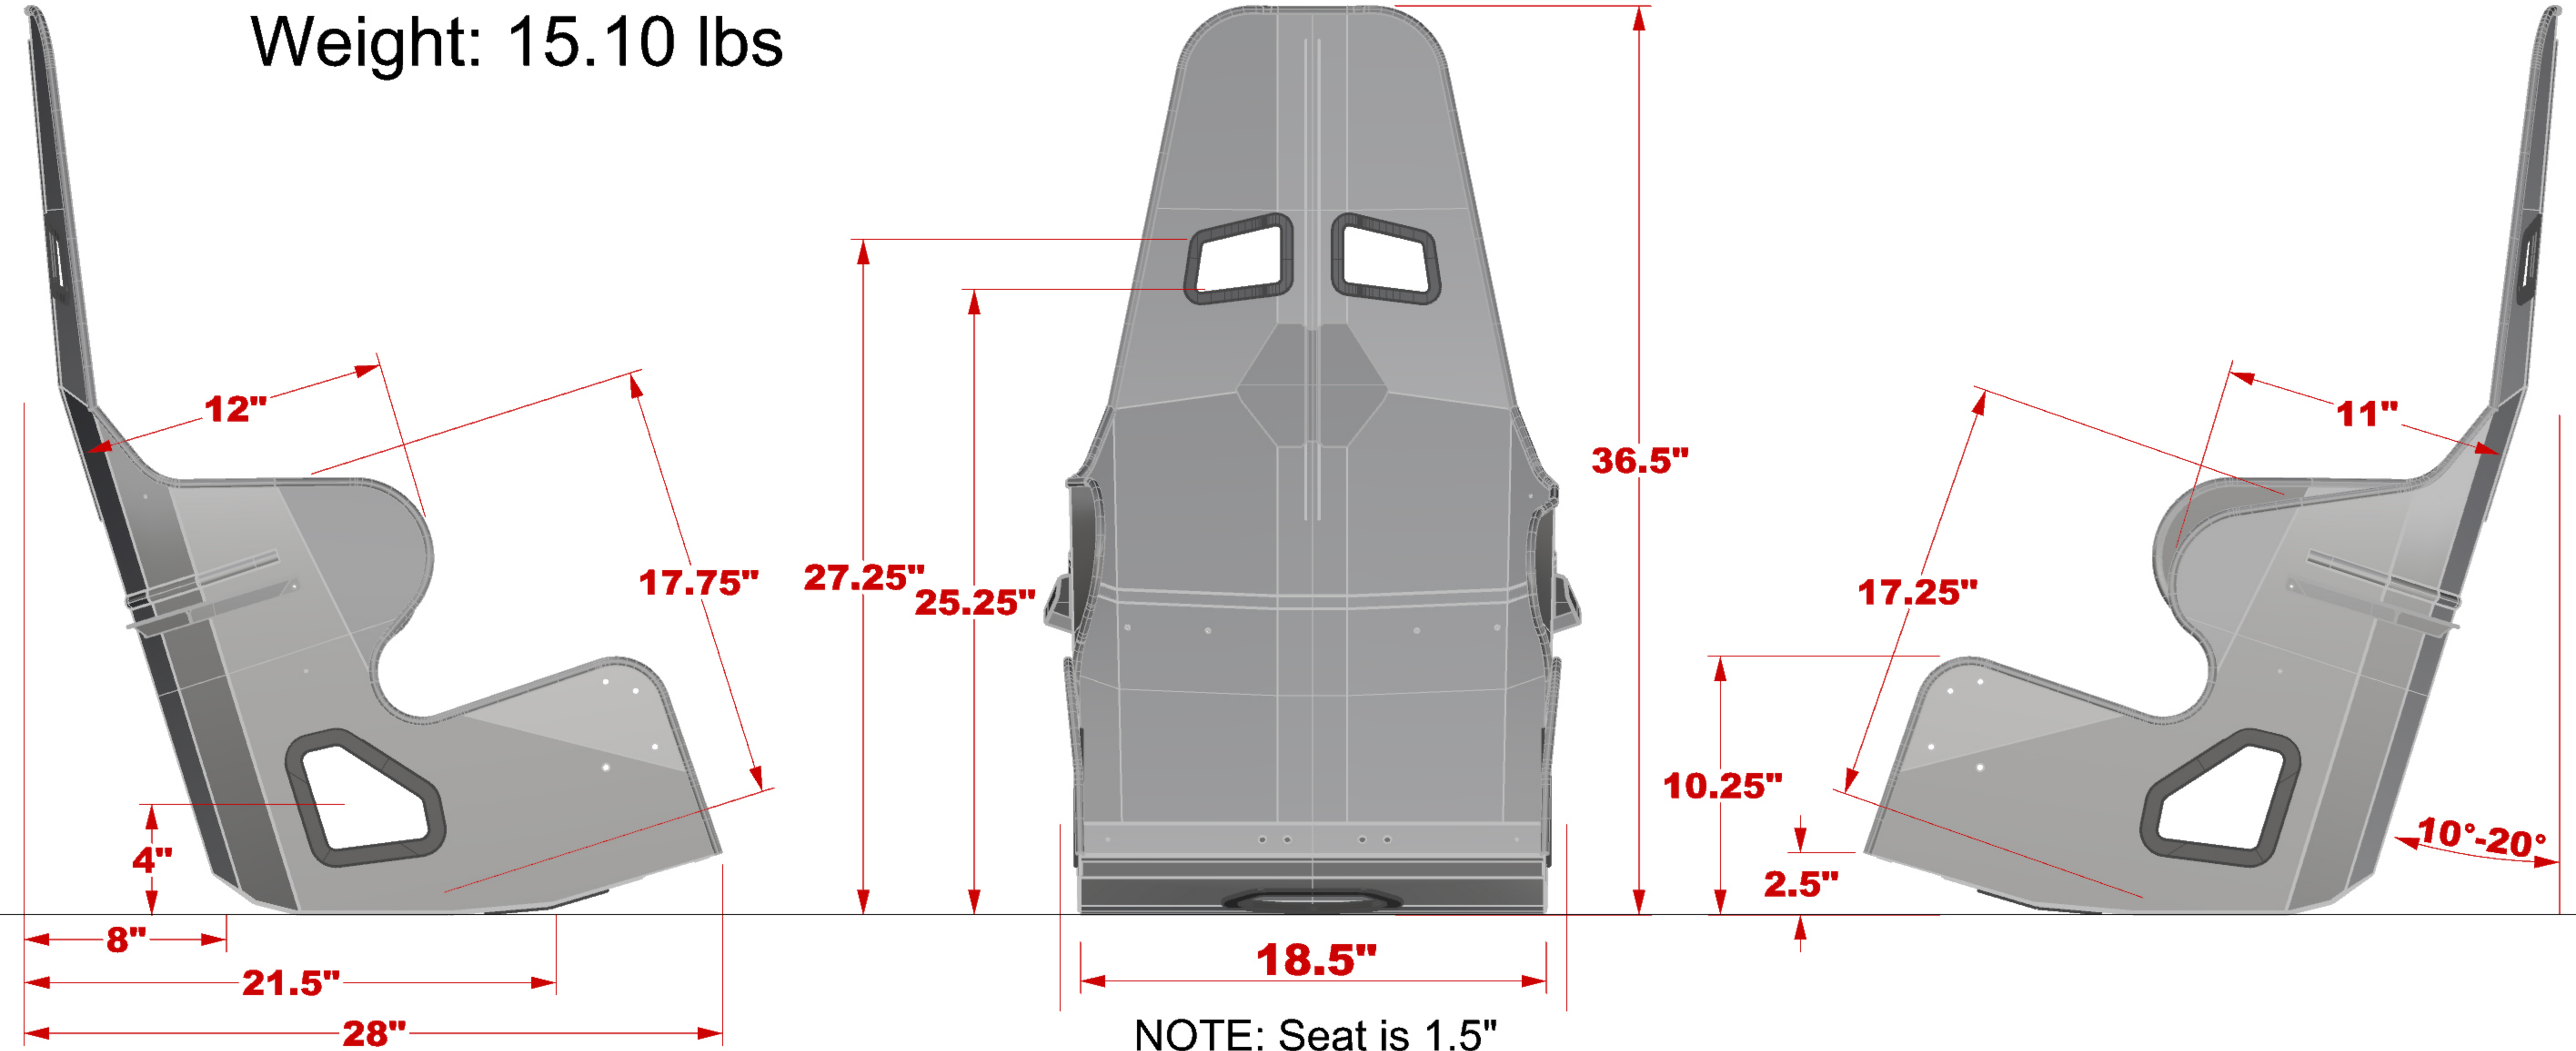

Kirkey Racing Fabrication
38 Series
Part # 38185
Weight: 15.10 lbs

NOTE: Seat is 1.5"
wider at front top of
thighs than hip size

[View other automotive seats made by KIRKEY on our website.](#)