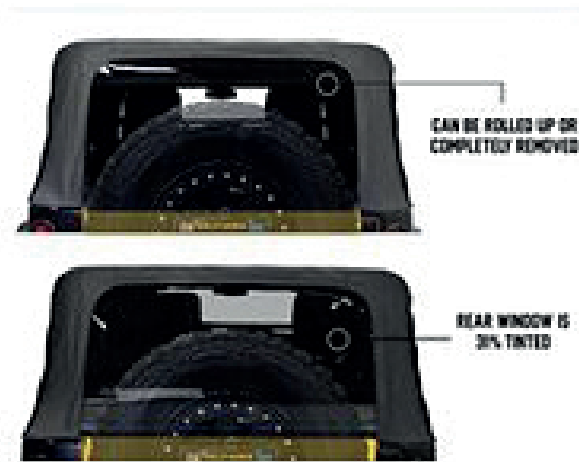

REPLACEMENT SOFT TOP

King 4WD Premium soft tops have been developed with the most comprehensive engineering standards & requirements typically used for Original Equipment Manufacturers. Each aspect of the top has that extra step of detail done to ensure that your Replacement top will hold up to the harshest conditions, last the longest, fit the best and out performer any other top your considering in this class.

Part Number	Year	Vehicle
14010135	1997-2006	Jeep Wrangler TJ
14010235	1997-2006	Jeep Wrangler TJ
14010435	2007-2009	JK 4 Door
14010535	2010-2018	JK 2 Door
14010635	2010-2018	JK 4 Door
14019935	1997-2006	Jeep Wrangler TJ

- + 24oz marine grade water proof UV stable two layer fabric
- + Rear 31% tinted window with dual zippers that can be rolled up or completely removed
- + Driver and Passenger 31% tinted side windows that can be completely removed
- + Bindless self correcting nylon reinforced zippers
- + Industrial grade velcro fiber and high impact plastic anti cracking belt rails
- + Marine grade stitching with heat sealed seams