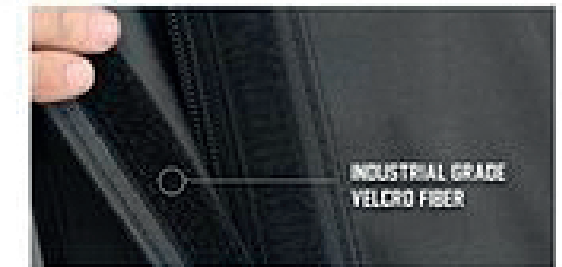

REPLACEMENT SOFT TOP

King 4WD Premium soft tops have been developed with the most comprehensive engineering standards & requirements typically used for Original Equipment Manufacturers. Each aspect of the top has that extra step of detail done to ensure that your Replacement top will hold up to the harshest conditions, last the longest, fit the best and out performer any other top your considering in this class.

Part Number	Year	Vehicle
14010135	1997-2006	Jeep Wrangler TJ
14010235	1997-2006	Jeep Wrangler TJ
14010435	2007-2009	JK 4 Door
14010535	2010-2018	JK 2 Door
14010635	2010-2018	JK 4 Door
14019935	1997-2006	Jeep Wrangler TJ

- + 24oz marine grade water proof UV stable two layer fabric
- + Rear 31% tinted window with dual zippers that can be rolled up or completely removed
- + Driver and Passenger 31% tinted side windows that can be completely removed
- + Bindless self correcting nylon reinforced zippers
- + Industrial grade velcro fiber and high impact plastic anti cracking belt rails
- + Marine grade stitching with heat sealed seams

FLOOR LINERS

Our Four-Season Floor Liners have a deeper heel well that will redirect water, mud, ice, snow, salt or dirt away from your feet and provide a stable and secure driving experience in all four seasons. Our Driver and Passenger Liners have Dual Retainer Snap-In locking Clips that mount securely around the factory retention points.

- Deeper heel well that will redirect water, mud, ice, snow, salt or dirt away
- Odorless TPE Floor Liners that will not curl, crack or deform over time
- Designed to fit around factory seat brackets
- The back of the liner features rear spikes the securely lock into the carpet to ensure the liners will not slip or creep.