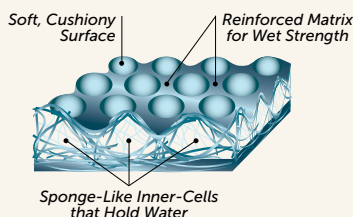

WypAll* L20 Towels

Single-use towel for medium-sized jobs

Tasks

- Parts & tool clean-up
- General-purpose wiping

Attributes

- Medium-duty, single-use towel
- Textured for extra cleaning power
- Meets EPA guidelines for minimum post-consumer waste content: towels 40%
- Compostable⁴
- Portable dispensers enable you to keep product where you work