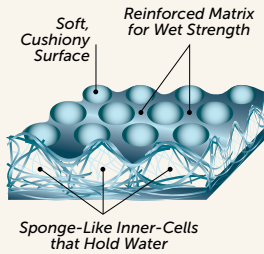

Attributes

- Easily absorbs liquids, lubricants & oils
- Compostable⁴
- Portable dispensers enable you to keep product where you work

WypAll* L40 Towels

Code	Delivery System	Color	Size (inches)	Size (centimeters)	Put-Up	Dispenser
05740	Pop-Up* Box	Blue	16.4" x 9.8"	41.7cm x 24.9cm	9/100	09352
05790	Pop-Up* Box	White	16.4" x 9.8"	41.7cm x 24.9cm	9/100	09352
03046	Pop-Up* Box	White	10" x 9.8"	25.4cm x 24.8cm	9/90	09352, 73900
05600	1/4 Fold	White	12.5" x 12"	31.8cm x 30.5cm	12/56	45888, 09107
05701	1/4 Fold	White	12.5" x 12"	31.8cm x 30.5cm	18/56	45888, 09107
05776	1/4 Fold	Blue	12.5" x 12"	31.8cm x 30.5cm	12/56	45888, 09107
05027	Small Roll	White	11" x 10.4"	27.9cm x 26.4cm	24/70	N/A
05796	Center-Pull	White	10" x 13.2"	25.4cm x 33.5cm	2/200	09335
05007	Jumbo Roll	White	12.5" x 13.4"	31.8cm x 34cm	1/750	80596, 80579

Double Re-Creped Technology

WypAll* L30 Towels

Soft, absorbent, medium-duty towel

Tasks

- Wet wiping & cleaning
- Patient wiping¹
- Polishing surfaces
- Janitorial wiping

Attributes

- Cloth-like feel at a value price
- Soft enough for personal use¹
- Compostable⁴
- Portable dispensers enable you to keep product where you work