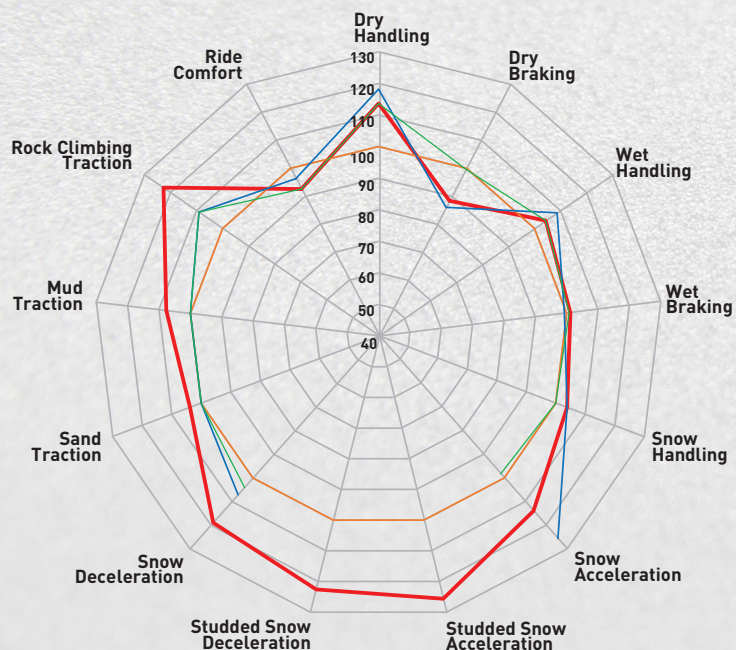

## KR601

The Kenda Klever R/T was designed to conquer rough terrain without sacrificing the ride and comfort of an A/T tire. Combining our triple threat 3-ply sidewall for exceptional durability and an optimized tread design with a superior all-weather compound, makes the Klever R/T the right solution for 4x4 owners in the dirt or any off-road environment. On the road, the KR601 has exceptional wet traction, in addition to providing low road noise and strong winter performance. The Klever R/T is ready for snow and pinned for winter studs. Aggressively styled, strong upper sidewall tread blocks assist with typically difficult mud, sand and gravel environments while the construction provides long lasting wear.

### TRIPLE THREAT SIDEWALL

- 3 full carcass plies of polyester ensure the best amount of protection from impact damage and punctures
- Aggressive sidewall tread not only gains you traction but protects against cutting, tearing and abrasions
- Robust bead protector shields the bead area and rim from close encounters with trail obstacles

- Interlocking center tread blocks for aggressive Off-Road, and Snow performance
- Large groove volumes to maximize hydroplaning resistance, wet traction, and mud traction performance
- High sipe density for excellent snow, ice, and wet traction
- Stud-able for increased winter performance (TSMI #15)

HO20-High Offset 20" Wheels 5.5-6.25" Back Spacing; HO22-High Offset 22" Wheels 5.5-6.25" Back Spacing; HO24-High Offset 24" Wheels 5.5-6.25" Back Spacing

Learn more about tires on our website.