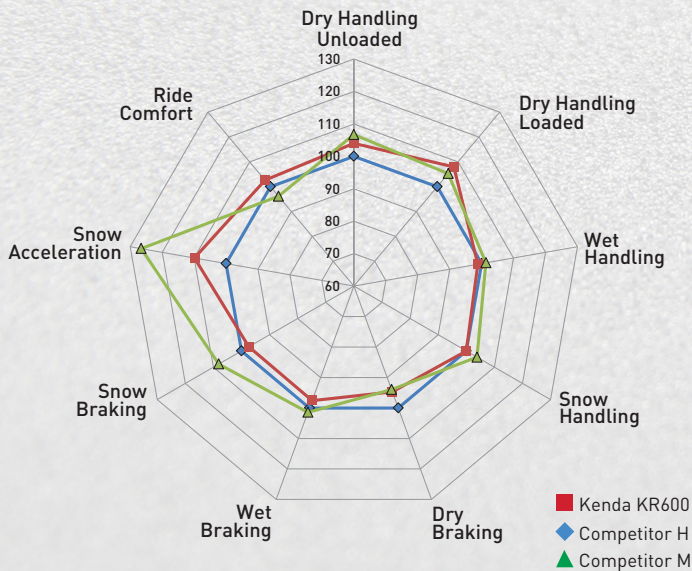

Klever H/T₂ KR600

Kenda recognizes the need for a versatile and value-priced light truck tire for highway driving. We developed the Klever H/T2 at the Kenda American Technical Center in Akron, Ohio to provide a great ride with strong wet and snow performance for the light truck segment. Advanced modeling and compounding give the Klever H/T2 extreme durability allowing Kenda to offer a 50,000 mile warranty on LTR sizes and a 60,000 mile warranty for P-metric sizes.

Disclaimer: Indexed tests results shown were conducted on LT265/70R17 via 3rd Party Sheldon Avenue Engineering.

Computer optimized footprint for excellent wear and handling under multiple load conditions.

Strong shoulder blocks enhance handling and cornering stability.

Snow SIPES and increased lateral groove densities improve traction performance, and driving stability in wet and snow conditions.

Wide circumferential groove widths improves hydroplaning & wet traction.