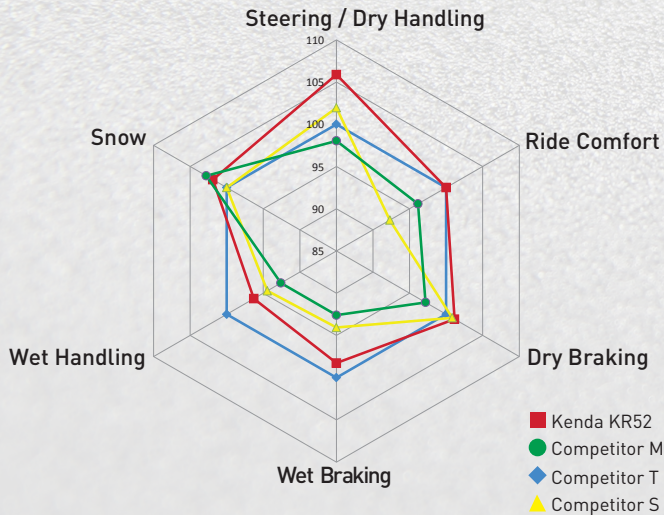

Klever S/T KR52

The Kenda Klever S/T utilizes an asymmetrical tread design and advanced engineering to supply confident, all-season performance for vehicles requiring speed-rated technology. The Klever S/T is designed to provide a long tread life, maximum ride comfort and a balanced tire performance for snow and wet weather for a wide range of CUVs and light SUVs.

KR52 Benchmark Test Results

Disclaimer: Indexed tests results shown were conducted on 225/65R17 via 3rd Party Sheldon Avenue Engineering.

Asymmetric tread design effectively balances inside and outside tire performance

Strong shoulder blocks enhance handling and cornering stability.

Increased sipe and lateral groove densities improve traction performance, efficiency, and driving stability in wet and snow conditions.

Wide lateral groove widths improves wet traction & resists hydroplaning.