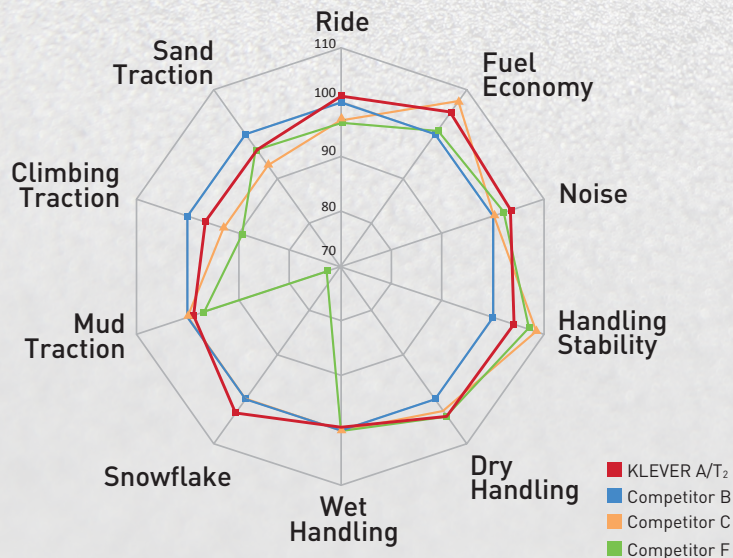

# Klever A/T<sub>2</sub> KR628

The Kenda Klever A/T2 was developed to offer premium, all-terrain performance for the value-driven consumer. Designed at the Kenda American Technical Center in Akron, OH, this 2nd generation tire delivers a smooth, quiet ride without sacrificing traction. With strong durability, combining aggressive styling and an optimized tread design, the Klever A/T2 is the right solution for SUV, light truck and 4x4 owners on the road, in the snow or in most off-road environments. The interlocking tread blocks offer great traction and are Kenda-optimized to produce exceptional on-road noise results. The Klever A/T2 has a superior all-weather compound for Winter Snowflake (3PMSF) certification on all sizes. It offers a 50,000 mile limited warranty for LT applications and a 60,000 mile limited warranty for P-Metric/Metric fitments.

- Interlocking tread pattern for optimized off-road forward and lateral traction
- Large quantity of biting edges for aggressive performance on all types of terrains
- High sipe density for superior snow and ice traction
- A-B tread pattern to minimize road noise
- Aggressive upper sidewall designed to protect against cuts, tears, and abrasion
- Computer optimized footprint for excellent wear and handling under multiple load conditions

HO20-High Offset 20" Wheels 5.5-6.25" Back Spacing; HO22-High Offset 22" Wheels 5.5-6.25" Back Spacing; HO24-High Offset 24" Wheels 5.5-6.25" Back Spacing

20

Learn more about tires on our website.