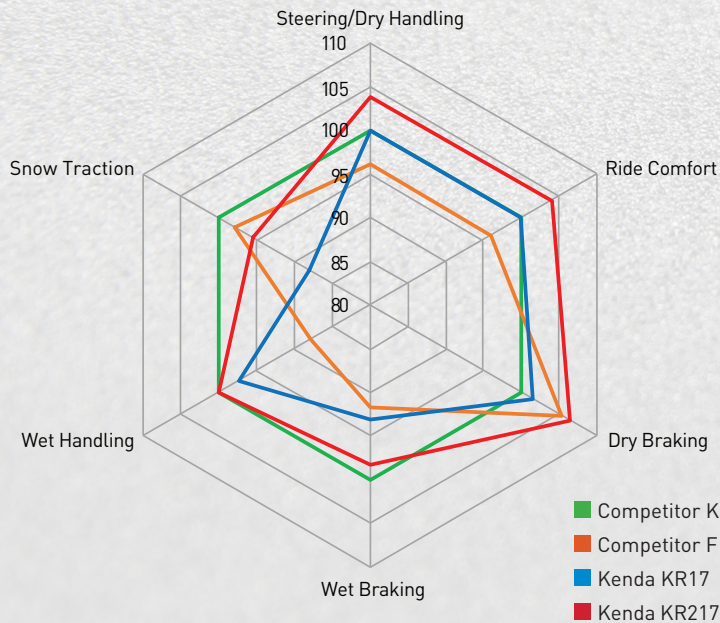

Kenetica Touring A/S KR217

The Kenda Kenetica KR217 is our T & H-rated touring tire designed to fit the needs of many drivers. The KR217 is the 2nd generation of our popular series offering dependability and safety at an incredible value. The Kenetica's all-season tread pattern has excellent grip in a variety of harsh conditions, earning it an M&S rating. The random variable pitch tread arrangement significantly reduces noise, and the durable, light-weight construction enhances driving comfort. The KR217 offers a 580 A B UTQG and a 60,000 mile warranty with Kenda's advanced design technology creating a great all around tire at an excellent value.

Disclaimer: Indexed tests results shown were conducted on 215/60R16 via 3rd Party Evaluator (Sheldon Avenue Engineering).

Computer optimized pitch sequence provides excellent noise and wear performance.

Four large circumferential grooves provide superior hydroplaning and wet traction performance.

High sipe density maximizes winter & wet traction performance.

Strategically placed tie bars provide increased block stiffness for improved dry handling and wear.

* Est. Available 04 2020

All styles have stylized black sidewall

Learn more about tires on our website.