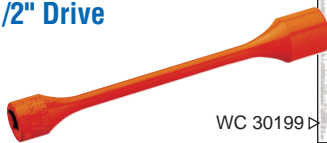

Individual Sockets 1/2" Drive

WC 30199