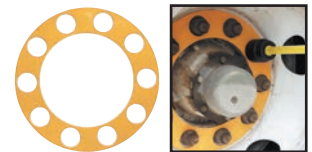

Model	Item No.	Weight
30605	30605	.5 lbs (.2 kg)

LIMITED LIFETIME WARRANTY