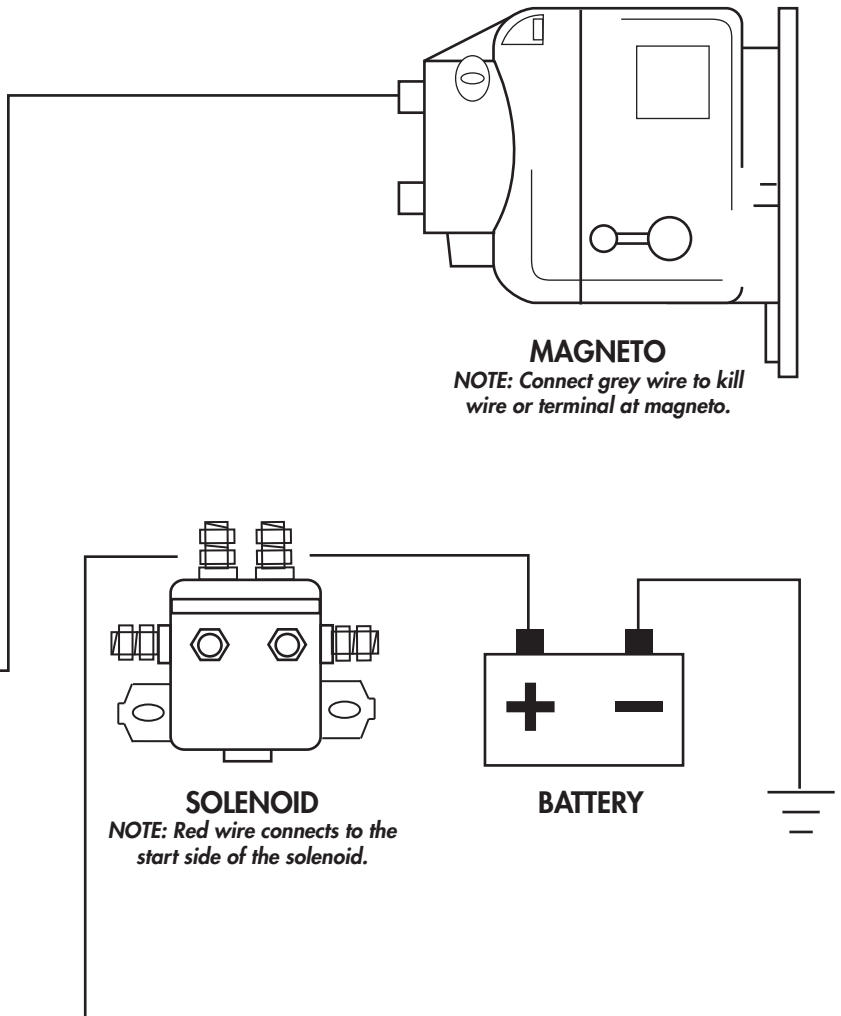

# WIRING HARNESS KIT

## Magneto Kill Relay Kit

KICHARNMS

**NOTE!**  
 Grey wires are interchangeable. 87 and 30 on the relay are the same wire color and can be switched.

**IMPORTANT!**

The instructions above are referring to a general installation. Your vehicle may vary from the instructions shown in the diagrams. Please test all wires before permanently installing wiring harness kit.