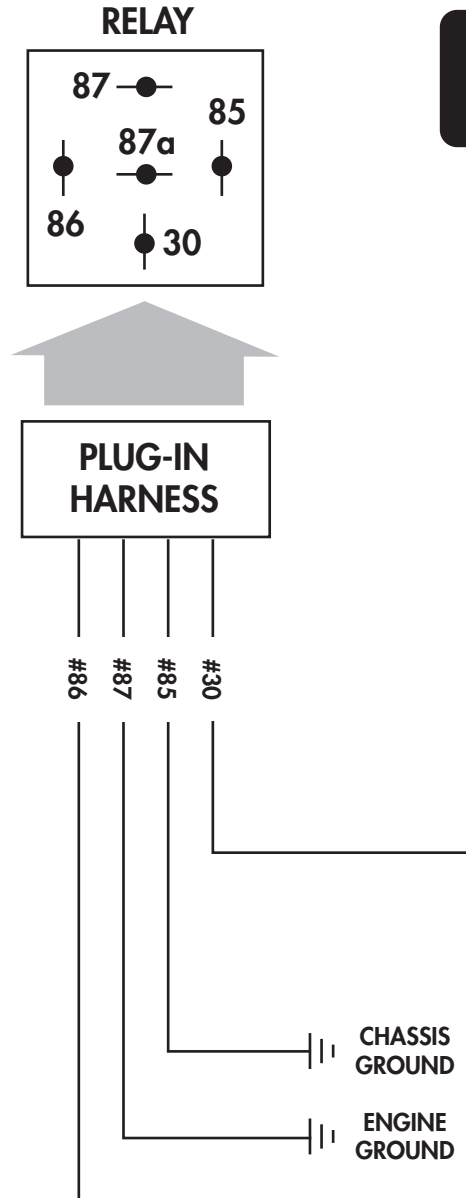

# WIRING HARNESS KIT

## Magneto Kill Relay Kit

KICHARNMS

**NOTE!**  
 Grey wires are interchangeable. 87 and 30 on the relay are the same wire color and can be switched.

**IMPORTANT!**

The instructions above are referring to a general installation. Your vehicle may vary from the instructions shown in the diagrams. Please test all wires before permanently installing wiring harness kit.