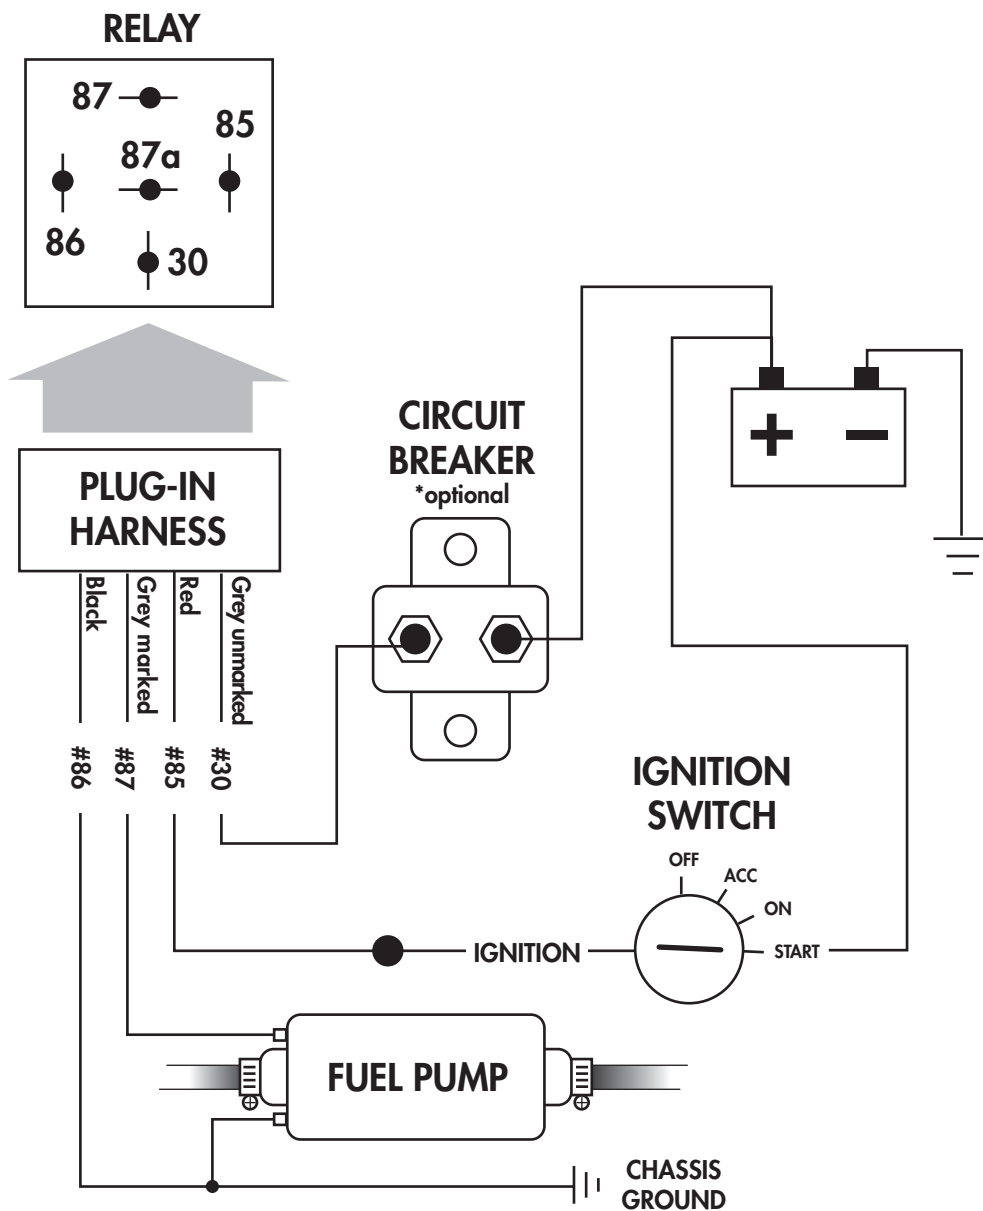

WIRING HARNESS KIT

Universal Fuel Pump Relay Kit

KICHARNFP using HARNMS

IMPORTANT!

The instructions above are referring to a general installation. Your vehicle may vary from the instructions shown in the diagrams. Please test all wires before permanently installing wiring harness kit.