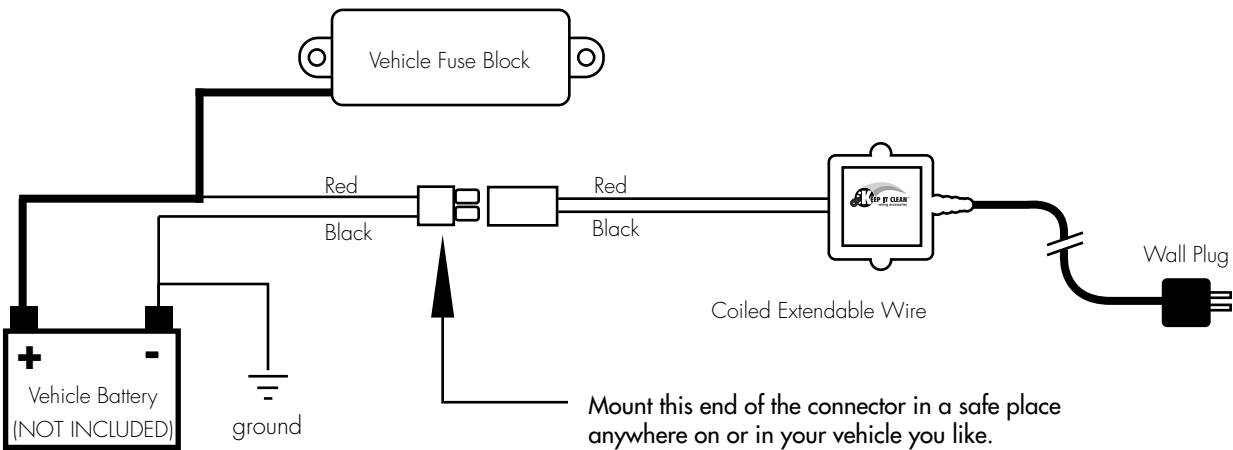

BATTERY CHARGING SYSTEM

KICHARN14

- Kit Includes:**
Battery Charger
2-Pin Connector
5' of Wire
Alligator Clamp Harness

The KICHARN14 Battery Charging System is a plug 'n' play kit designed to connect directly to your main wiring harness for the simplest, most practical charging solution. It's no longer necessary to have to pop your hood and deal with awkward clamps- mount the connector in the most convenient spot, and just one simple connection later and you're battery is on it's way to a perfect bill of health.

Option 1 Built-in Charging Setup

Option 2 Removeable Alligator Clips

For a more traditional, less permanent solution, kit includes standard alligator clips.