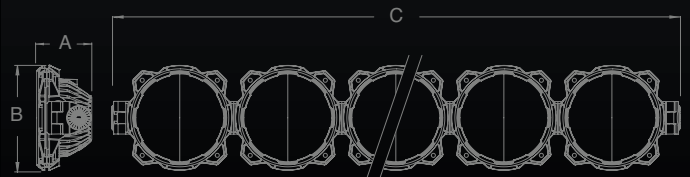

KC HiLITES

PRO6 LED Light Bar

PHOTOMETRICS

≈ Easy Straight to Radius

≈ Adjustable Linking System

≈ Turn-Key Install

DIMENSIONS

PRO6 LED Light Bar

FEATURES

Two Models Available:

- **5 Ring LED Light Bar**
Available for Universal #91306, and Polaris RZR #91309
Amp Draw: 8.15A
Candela: TBD
- **8 Ring LED Light Bar**
Available for Universal #91308, Jeep TJ #91312, Jeep JK #91313, and F150/SVT Raptor #91311
Amp Draw: 13.04A
Candela: TBD
- Powered by Gravity® LED G6 optical inserts – efficient, powerful, patented
- Patent-pending Infinity Ring™ system enables the conversion of the Pro6 from straight to radius*
- Signature KC modular design is expandable to different widths
- Multiple G6 beam patterns available – Spot, Driving, Wide-40
- Mounting design easily attaches to KC mounts
- Extremely high output with very low amperage draw
- Includes a deluxe Plug-N-Play wiring harness with 30 amp LED switch

* Patent-pending Infinity Ring™ #14/704,736

KC PRO6 LED Light Bar

Single Light Part #	Model / Description	Beam Pattern	Beam Distance (m)	Watts	Volts	LUX @10m	Lumens	A	B	C
91309	RZR - 5-Ring LED Light Bar	Combo	1,296	100W	9 - 32	4,200	12,260	3.32"	6.0"	32.87"
91306	Universal - 5-Ring LED Light Bar	Combo	1,296	100W	9 - 32	4,200	12,260	3.32"	6.0"	32.87"
91310	Yamaha YXZ - 6-Ring LED Light Bar	Combo	1,435	120W	9 - 32	5,150	14,712	3.32"	6.0"	39.12"
91316	CAN-AM - 6-Ring LED Light Bar	Combo	1,435	120W	9 - 32	5,150	14,712	3.32"	6.0"	39.12"
91312	Jeep TJ - 8-Ring LED Light Bar	Combo	1,637	160W	9 - 32	6,700	19,616	3.32"	6.0"	51.62"
91313	Jeep JK - 8-Ring LED Light Bar	Combo	1,637	160W	9 - 32	6,700	19,616	3.32"	6.0"	51.62"
91308	Universal - 8-Ring LED Light Bar	Combo	1,637	160W	9 - 32	6,700	19,616	3.32"	6.0"	51.62"
91311	F150 - 8-Ring LED Light Bar	Combo	1,637	160W	9 - 32	6,700	19,616	3.32"	6.0"	51.62"