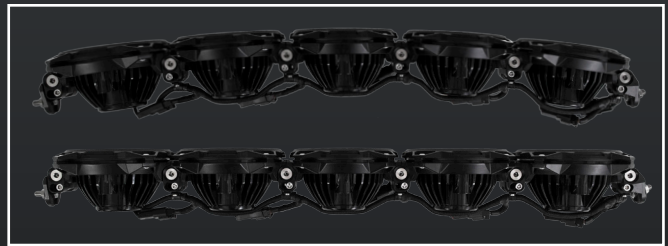

KC HiLITES

PRO6 LED Light Bar

PHOTOMETRICS

≈ Easy Straight to Radius

≈ Adjustable Linking System

≈ Turn-Key Install

DIMENSIONS

PRO6 LED Light Bar

FEATURES

Two Models Available:

- **5 Ring LED Light Bar**
Available for Universal #91306, and Polaris RZR #91309
Amp Draw: 8.15A
Candela: TBD
- **8 Ring LED Light Bar**
Available for Universal #91308, Jeep TJ #91312, Jeep JK #91313, and F150/SVT Raptor #91311
Amp Draw: 13.04A
Candela: TBD
- Powered by Gravity® LED G6 optical inserts – efficient, powerful, patented
- Patent-pending Infinity Ring™ system enables the conversion of the Pro6 from straight to radius*
- Signature KC modular design is expandable to different widths
- Multiple G6 beam patterns available – Spot, Driving, Wide-40
- Mounting design easily attaches to KC mounts
- Extremely high output with very low amperage draw
- Includes a deluxe Plug-N-Play wiring harness with 30 amp LED switch

* Patent-pending Infinity Ring™ #14/704,736

KC PRO6 LED Light Bar

Single Light Part #	Model / Description	Beam Pattern	Beam Distance (m)	Watts	Volts	LUX @10m	Lumens	A	B	C
91309	RZR - 5-Ring LED Light Bar	Combo	1,296	100W	9 - 32	4,200	12,260	3.32"	6.0"	32.87"
91306	Universal - 5-Ring LED Light Bar	Combo	1,296	100W	9 - 32	4,200	12,260	3.32"	6.0"	32.87"
91310	Yamaha YXZ - 6-Ring LED Light Bar	Combo	1,435	120W	9 - 32	5,150	14,712	3.32"	6.0"	39.12"
91316	CAN-AM - 6-Ring LED Light Bar	Combo	1,435	120W	9 - 32	5,150	14,712	3.32"	6.0"	39.12"
91312	Jeep TJ - 8-Ring LED Light Bar	Combo	1,637	160W	9 - 32	6,700	19,616	3.32"	6.0"	51.62"
91313	Jeep JK - 8-Ring LED Light Bar	Combo	1,637	160W	9 - 32	6,700	19,616	3.32"	6.0"	51.62"
91308	Universal - 8-Ring LED Light Bar	Combo	1,637	160W	9 - 32	6,700	19,616	3.32"	6.0"	51.62"
91311	F150 - 8-Ring LED Light Bar	Combo	1,637	160W	9 - 32	6,700	19,616	3.32"	6.0"	51.62"