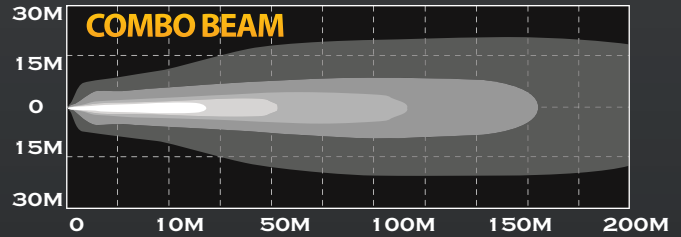

KC HiLITES

PRO6 LED Light Bar

PHOTOMETRICS

≈ Easy Straight to Radius

≈ Adjustable Linking System

≈ Turn-Key Install

DIMENSIONS

PRO6 LED Light Bar

FEATURES

Two Models Available:

- **5 Ring LED Light Bar**
Available for Universal #91306, and Polaris RZR #91309
Amp Draw: 8.15A
Candela: TBD
- **8 Ring LED Light Bar**
Available for Universal #91308, Jeep TJ #91312, Jeep JK #91313, and F150/SVT Raptor #91311
Amp Draw: 13.04A
Candela: TBD
- Powered by Gravity® LED G6 optical inserts – efficient, powerful, patented
- Patent-pending Infinity Ring™ system enables the conversion of the Pro6 from straight to radius*
- Signature KC modular design is expandable to different widths
- Multiple G6 beam patterns available – Spot, Driving, Wide-40
- Mounting design easily attaches to KC mounts
- Extremely high output with very low amperage draw
- Includes a deluxe Plug-N-Play wiring harness with 30 amp LED switch

* Patent-pending Infinity Ring™ #14/704,736

KC PRO6 LED Light Bar

Single Light Part #	Model / Description	Beam Pattern	Beam Distance (m)	Watts	Volts	LUX @10m	Lumens	A	B	C
91309	RZR - 5-Ring LED Light Bar	Combo	1,296	100W	9 - 32	4,200	12,260	3.32"	6.0"	32.87"
91306	Universal - 5-Ring LED Light Bar	Combo	1,296	100W	9 - 32	4,200	12,260	3.32"	6.0"	32.87"
91310	Yamaha YXZ - 6-Ring LED Light Bar	Combo	1,435	120W	9 - 32	5,150	14,712	3.32"	6.0"	39.12"
91316	CAN-AM - 6-Ring LED Light Bar	Combo	1,435	120W	9 - 32	5,150	14,712	3.32"	6.0"	39.12"
91312	Jeep TJ - 8-Ring LED Light Bar	Combo	1,637	160W	9 - 32	6,700	19,616	3.32"	6.0"	51.62"
91313	Jeep JK - 8-Ring LED Light Bar	Combo	1,637	160W	9 - 32	6,700	19,616	3.32"	6.0"	51.62"
91308	Universal - 8-Ring LED Light Bar	Combo	1,637	160W	9 - 32	6,700	19,616	3.32"	6.0"	51.62"
91311	F150 - 8-Ring LED Light Bar	Combo	1,637	160W	9 - 32	6,700	19,616	3.32"	6.0"	51.62"