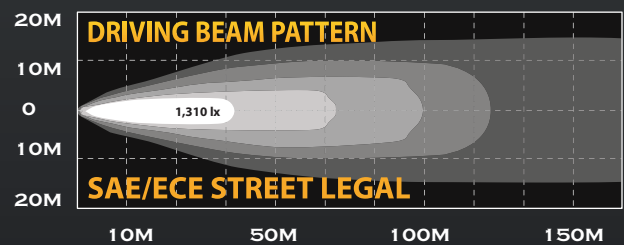

PHOTOMETRICS