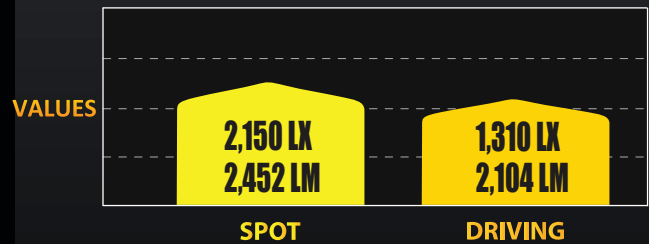

PERFORMANCE