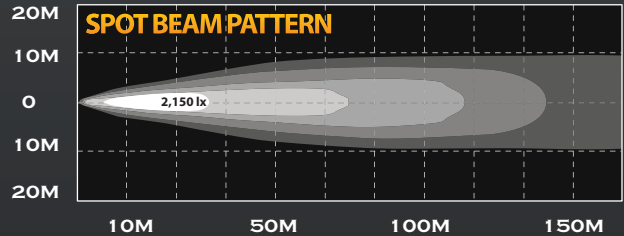

PHOTOMETRICS