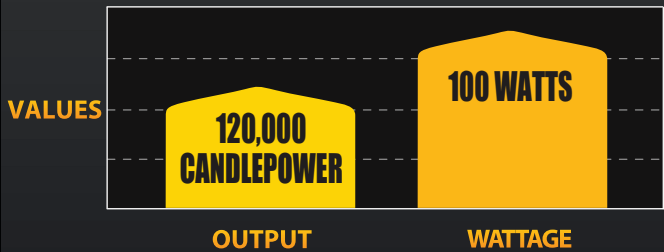

PERFORMANCE