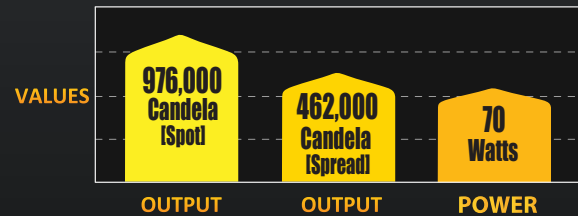

CARBON POD® HID

70
Watt

FEATURES

- **AVAILABLE IN SPOT AND SPREAD BEAM PATTERNS:**
Carbon POD® HID SPOT BEAM– #96426
Each Light Rated at: 70-Watt; 7,000 RAW Lumens;
976,000 Candela
- Carbon POD® HID SPREAD BEAM – #96427
Each Light Rated at: 70-Watt; 7,000 RAW Lumens;
462,000 Candela
- 7” computer-designed, multi-surface reflector optics
- Phillips Xenon D1S HID Bulb
- 4,200K Color Temperature
- NEW Dupont Zytel Carbon Fiber composite housing, 4x stronger than previous housing
- NEW Sturdy mounting points with fixed mount base
- Adjustable Rally Ring allows for precise aiming
- Low Amp Draw at 5.83A per light
- Pair Packs Include Pre-Terminated Relay Wiring Harness with Waterproof Connectors
- KC Signature Warranty - 23 Years

PHOTOMETRICS

PERFORMANCE

DIMENSIONS

KC CARBON POD® LED Lights

Pair Pack Part #	Single Light Part #	Model / Description	Beam Pattern	Beam Distance (m)	Watts	LUX	Lumens	Width	Height	Depth
96422	96426	Carbon POD® HID	Spot - Clear	1,976	70	11,600	7,000	7.40"	8.43"	7.53"
96423	96427	Carbon POD® HID	Spread - Clear	1,359	70	N/A	7,000	7.40"	8.43"	7.53"
N/A	96428	Carbon POD® HID	Spread - Amber	1,359	70	N/A	7,000	7.40"	8.43"	7.53"