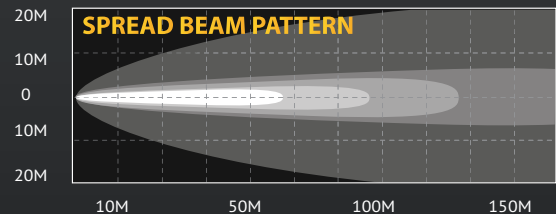

CARBON POD® HID

70
Watt

FEATURES

- **AVAILABLE IN SPOT AND SPREAD BEAM PATTERNS:**
Carbon POD® HID SPOT BEAM– #96426
Each Light Rated at: 70-Watt; 7,000 RAW Lumens;
976,000 Candela
- Carbon POD® HID SPREAD BEAM – #96427
Each Light Rated at: 70-Watt; 7,000 RAW Lumens;
462,000 Candela
- 7” computer-designed, multi-surface reflector optics
- Phillips Xenon D1S HID Bulb
- 4,200K Color Temperature
- NEW Dupont Zytel Carbon Fiber composite housing, 4x stronger than previous housing
- NEW Sturdy mounting points with fixed mount base
- Adjustable Rally Ring allows for precise aiming
- Low Amp Draw at 5.83A per light
- Pair Packs Include Pre-Terminated Relay Wiring Harness with Waterproof Connectors
- KC Signature Warranty - 23 Years

PHOTOMETRICS

PERFORMANCE

DIMENSIONS

KC CARBON POD® LED Lights

Pair Pack Part #	Single Light Part #	Model / Description	Beam Pattern	Beam Distance (m)	Watts	LUX	Lumens	Width	Height	Depth
96422	96426	Carbon POD® HID	Spot - Clear	1,976	70	11,600	7,000	7.40"	8.43"	7.53"
96423	96427	Carbon POD® HID	Spread - Clear	1,359	70	N/A	7,000	7.40"	8.43"	7.53"
N/A	96428	Carbon POD® HID	Spread - Amber	1,359	70	N/A	7,000	7.40"	8.43"	7.53"