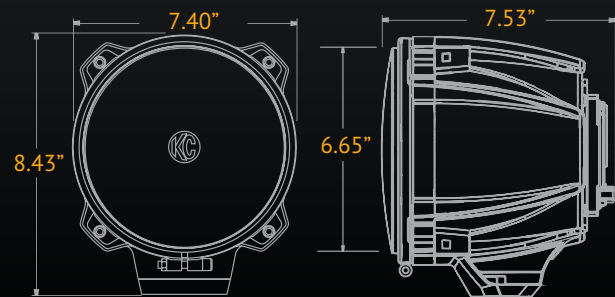

CARBON POD® HID

70
Watt

FEATURES

- **AVAILABLE IN SPOT AND SPREAD BEAM PATTERNS:**
Carbon POD® HID SPOT BEAM– #96426
Each Light Rated at: 70-Watt; 7,000 RAW Lumens;
976,000 Candela
- Carbon POD® HID SPREAD BEAM – #96427
Each Light Rated at: 70-Watt; 7,000 RAW Lumens;
462,000 Candela
- 7” computer-designed, multi-surface reflector optics
- Phillips Xenon D1S HID Bulb
- 4,200K Color Temperature
- NEW Dupont Zytel Carbon Fiber composite housing, 4x stronger than previous housing
- NEW Sturdy mounting points with fixed mount base
- Adjustable Rally Ring allows for precise aiming
- Low Amp Draw at 5.83A per light
- Pair Packs Include Pre-Terminated Relay Wiring Harness with Waterproof Connectors
- KC Signature Warranty - 23 Years

PHOTOMETRICS

PERFORMANCE

DIMENSIONS

KC CARBON POD® LED Lights

Pair Pack Part #	Single Light Part #	Model / Description	Beam Pattern	Beam Distance (m)	Watts	LUX	Lumens	Width	Height	Depth
96422	96426	Carbon POD® HID	Spot - Clear	1,976	70	11,600	7,000	7.40"	8.43"	7.53"
96423	96427	Carbon POD® HID	Spread - Clear	1,359	70	N/A	7,000	7.40"	8.43"	7.53"
N/A	96428	Carbon POD® HID	Spread - Amber	1,359	70	N/A	7,000	7.40"	8.43"	7.53"