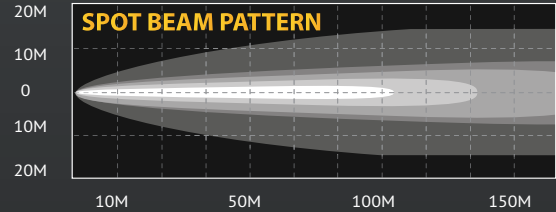

CARBON POD® HID

70
Watt

FEATURES

- **AVAILABLE IN SPOT AND SPREAD BEAM PATTERNS:**
Carbon POD® HID SPOT BEAM– #96426
Each Light Rated at: 70-Watt; 7,000 RAW Lumens;
976,000 Candela
- Carbon POD® HID SPREAD BEAM – #96427
Each Light Rated at: 70-Watt; 7,000 RAW Lumens;
462,000 Candela
- 7” computer-designed, multi-surface reflector optics
- Phillips Xenon D1S HID Bulb
- 4,200K Color Temperature
- NEW Dupont Zytel Carbon Fiber composite housing, 4x stronger than previous housing
- NEW Sturdy mounting points with fixed mount base
- Adjustable Rally Ring allows for precise aiming
- Low Amp Draw at 5.83A per light
- Pair Packs Include Pre-Terminated Relay Wiring Harness with Waterproof Connectors
- KC Signature Warranty - 23 Years

PHOTOMETRICS

PERFORMANCE

DIMENSIONS

KC CARBON POD® LED Lights

Pair Pack Part #	Single Light Part #	Model / Description	Beam Pattern	Beam Distance (m)	Watts	LUX	Lumens	Width	Height	Depth
96422	96426	Carbon POD® HID	Spot - Clear	1,976	70	11,600	7,000	7.40"	8.43"	7.53"
96423	96427	Carbon POD® HID	Spread - Clear	1,359	70	N/A	7,000	7.40"	8.43"	7.53"
N/A	96428	Carbon POD® HID	Spread - Amber	1,359	70	N/A	7,000	7.40"	8.43"	7.53"