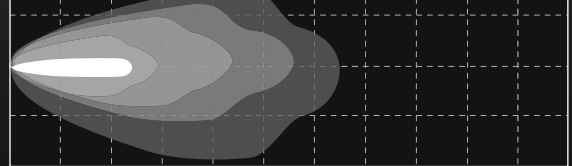

WIDE-40 BEAM PATTERN