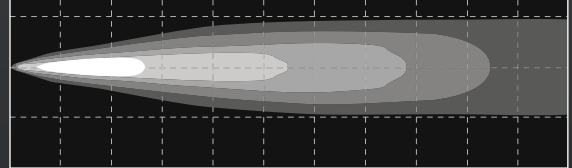

SPOT BEAM PATTERN