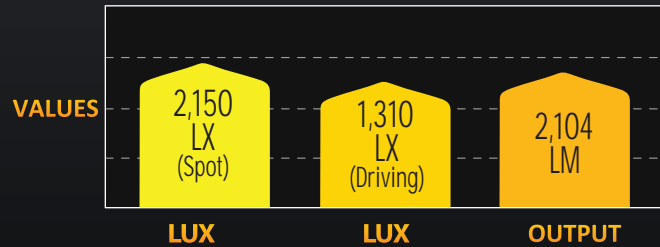

PERFORMANCE