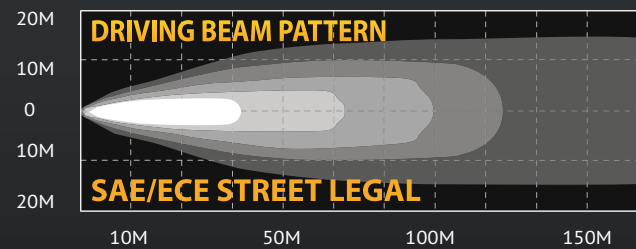

KC HiLITES

6" GRAVITY LED Inserts

6" GRAVITY LED Inserts

20 Watt

FEATURES

Two Models Available:

- **SAE/ECE CERTIFIED STREET LEGAL** Gravity LED Driving Beam Insert – #42054:
Each Light Rated at: 20-Watt; 2,104 Lumens; 1,310 LUX @ 10 Meters; 131,000 Candela
- Gravity LED Spot Beam Insert – #42134:
Each Light Rated at: 20-Watt; 2,104 Lumens; 2,150 LUX @ 10 Meters; 215,000 Candela
- KC's Gravity Reflective Diode Technology for a More Controlled and Far Reaching Beam Pattern
- Cree XM-L2 T6 LEDs
- 5,000K Color Temperature
- IP68 Rated Sealed Aluminum Housings
- Fits all 6" Halogen KC Daylighter® and Pro-Sport Housings
- Operates on 9 to 32 Volts
- Protected Against EMI Interference

PHOTOMETRICS

PERFORMANCE

DIMENSIONS

KC 6" Gravity LED Inserts

Pair Pack	Single Light									
Part #	Part #	Model / Description	Beam Pattern	Watts	Volts	Lumens	Width	Height	Depth	
42054	42053	6" Gravity LED Insert	Driving - Clear	20	9 - 32	2,104	5.66"	5.66"	3.32"	
42134	42133	6" Gravity LED Insert	Spot - Clear	20	9 - 32	2,104	5.66"	5.66"	3.32"	