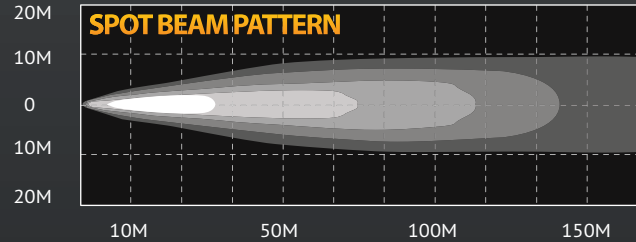

KC HiLITES

6" GRAVITY LED Inserts

6" GRAVITY LED Inserts

20 Watt

FEATURES

Two Models Available:

- **SAE/ECE CERTIFIED STREET LEGAL** Gravity LED Driving Beam Insert – #42054:
Each Light Rated at: 20-Watt; 2,104 Lumens; 1,310 LUX @ 10 Meters; 131,000 Candela
- Gravity LED Spot Beam Insert – #42134:
Each Light Rated at: 20-Watt; 2,104 Lumens; 2,150 LUX @ 10 Meters; 215,000 Candela
- KC's Gravity Reflective Diode Technology for a More Controlled and Far Reaching Beam Pattern
- Cree XM-L2 T6 LEDs
- 5,000K Color Temperature
- IP68 Rated Sealed Aluminum Housings
- Fits all 6" Halogen KC Daylighter® and Pro-Sport Housings
- Operates on 9 to 32 Volts
- Protected Against EMI Interference

PHOTOMETRICS

PERFORMANCE

DIMENSIONS

KC 6" Gravity LED Inserts

Pair Pack	Single Light									
Part #	Part #	Model / Description	Beam Pattern	Watts	Volts	Lumens	Width	Height	Depth	
42054	42053	6" Gravity LED Insert	Driving - Clear	20	9 - 32	2,104	5.66"	5.66"	3.32"	
42134	42133	6" Gravity LED Insert	Spot - Clear	20	9 - 32	2,104	5.66"	5.66"	3.32"	