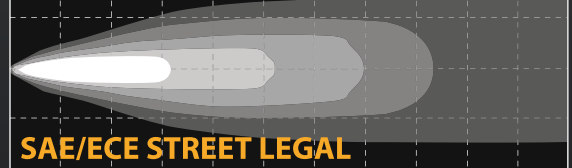

KC HiLITES

6" GRAVITY LED Inserts

6" GRAVITY LED Inserts

20 Watt

FEATURES

Two Models Available:

- **SAE/ECE CERTIFIED STREET LEGAL** Gravity LED Driving Beam Insert – #42054:
Each Light Rated at: 20-Watt; 2,104 Lumens; 1,310 LUX @ 10 Meters; 131,000 Candela
- Gravity LED Spot Beam Insert – #42134:
Each Light Rated at: 20-Watt; 2,104 Lumens; 2,150 LUX @ 10 Meters; 215,000 Candela
- KC's Gravity Reflective Diode Technology for a More Controlled and Far Reaching Beam Pattern
- Cree XM-L2 T6 LEDs
- 5,000K Color Temperature
- IP68 Rated Sealed Aluminum Housings
- Fits all 6" Halogen KC Daylighter® and Pro-Sport Housings
- Operates on 9 to 32 Volts
- Protected Against EMI Interference

KC HiLITES

GRAVITY® LED G6 Optical Inserts

GRAVITY® LED G6 Optical Inserts

20 Watt

FEATURES

Three Models Available:

- **SAE J581 & ECE-R112 CERTIFIED STREET LEGAL**
Gravity® LED G6 Optical Insert Driving Beam– #42054:
Each Light Rated at: 20-Watt; 2,300 Lumens;
1,310 LUX @ 10 Meters; 131,000 Candela; Beam
Distance - 724M
- Gravity® LED G6 Spot Beam Insert – #42134:
Each Light Rated at: 20-Watt; 2,300 Lumens;
2,150 LUX @ 10 Meters; 215,000 Candela; Beam
Distance - 927M
- Gravity® LED G6 Wide-40 Beam Insert – #42056:
Each Light Rated at: 20-Watt; 2,300 Lumens;
390 LUX @ 10 Meters; 39,000 Candela; Beam
Distance - 395M
- Patented Gravity® Reflective Diode (GRD) technology
yields more controlled and farther reaching light beams
- 2 x Cree LEDs each light
- 5,000K Color Temperature
- IP 68 Rated, Fully self contained and sealed LED light
housing
- Fits all 6" Halogen KC Daylighter® and Pro-Sport
Housings
- Protected Against EMI Interference
- Backed by our 23 - Year Warranty

PHOTOMETRICS

Total beam distance with 0.25 LUX - 927m

SPOT BEAM PATTERN

100M 300M 500M 700M

Total beam distance with 0.25 LUX - 724m

DRIVING BEAM PATTERN

150M 300M 450M 600M

Total beam distance with 0.25 LUX - 395m