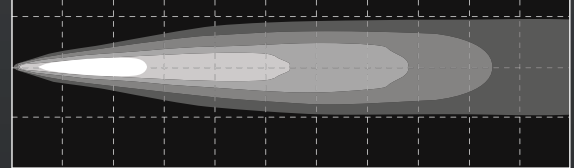

KC HiLITES

GRAVITY® LED G6 Optical Inserts

GRAVITY® LED G6 Optical Inserts

**20
Watt**

FEATURES

Three Models Available:

- **SAE J581 & ECE-R112 CERTIFIED STREET LEGAL**
Gravity® LED G6 Optical Insert Driving Beam– #42054:
Each Light Rated at: 20-Watt; 2,300 Lumens;
1,310 LUX @ 10 Meters; 131,000 Candela; Beam
Distance - 724M
- Gravity® LED G6 Spot Beam Insert – #42134:
Each Light Rated at: 20-Watt; 2,300 Lumens;
2,150 LUX @ 10 Meters; 215,000 Candela; Beam
Distance - 927M
- Gravity® LED G6 Wide-40 Beam Insert – #42056:
Each Light Rated at: 20-Watt; 2,300 Lumens;
390 LUX @ 10 Meters; 39,000 Candela; Beam
Distance - 395M
- Patented Gravity® Reflective Diode (GRD) technology
yields more controlled and farther reaching light beams
- 2 x Cree LEDs each light
- 5,000K Color Temperature
- IP 68 Rated, Fully self contained and sealed LED light
housing
- Fits all 6" Halogen KC Daylighter® and Pro-Sport
Housings
- Protected Against EMI Interference
- Backed by our 23 - Year Warranty

KC Gravity® LED G6 Optical Inserts

Pair Pack Part #	Single Light Part #	Model / Description	Beam Pattern	Beam Distance (m)	Watts	Volts	Lumens	Width	Height	Depth
42054	42053	Gravity LED G6 Optical Insert	Driving - Clear	724	20	9 - 32	2,300	5.66"	5.66"	3.32"
42134	42133	Gravity LED G6 Optical Insert	Spot - Clear	927	20	9 - 32	2,300	5.66"	5.66"	3.32"
42056	42055	Gravity LED G6 Optical Insert	Wide-40 - Clear	395	20	9 - 32	2,300	5.66"	5.66"	3.32"

PHOTOMETRICS

Total beam distance with 0.25 LUX - 927m

SPOT BEAM PATTERN

100M 300M 500M 700M

Total beam distance with 0.25 LUX - 724m

DRIVING BEAM PATTERN

150M 300M 450M 600M

Total beam distance with 0.25 LUX - 395m

WIDE-40 BEAM PATTERN

100M 300M 450M 600M

DIMENSIONS