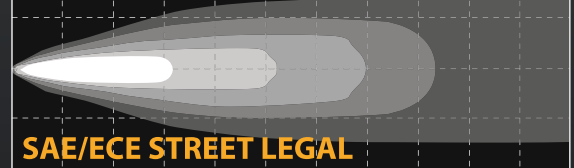

KC HiLITES

GRAVITY® LED G6 Optical Inserts

GRAVITY® LED G6 Optical Inserts

**20
Watt**

FEATURES

Three Models Available:

- **SAE J581 & ECE-R112 CERTIFIED STREET LEGAL**
Gravity® LED G6 Optical Insert Driving Beam– #42054:
Each Light Rated at: 20-Watt; 2,300 Lumens;
1,310 LUX @ 10 Meters; 131,000 Candela; Beam
Distance - 724M
- Gravity® LED G6 Spot Beam Insert – #42134:
Each Light Rated at: 20-Watt; 2,300 Lumens;
2,150 LUX @ 10 Meters; 215,000 Candela; Beam
Distance - 927M
- Gravity® LED G6 Wide-40 Beam Insert – #42056:
Each Light Rated at: 20-Watt; 2,300 Lumens;
390 LUX @ 10 Meters; 39,000 Candela; Beam
Distance - 395M
- Patented Gravity® Reflective Diode (GRD) technology
yields more controlled and farther reaching light beams
- 2 x Cree LEDs each light
- 5,000K Color Temperature
- IP 68 Rated, Fully self contained and sealed LED light
housing
- Fits all 6" Halogen KC Daylighter® and Pro-Sport
Housings
- Protected Against EMI Interference
- Backed by our 23 - Year Warranty

KC Gravity® LED G6 Optical Inserts

Pair Pack Part #	Single Light Part #	Model / Description	Beam Pattern	Beam Distance (m)	Watts	Volts	Lumens	Width	Height	Depth
42054	42053	Gravity LED G6 Optical Insert	Driving - Clear	724	20	9 - 32	2,300	5.66"	5.66"	3.32"
42134	42133	Gravity LED G6 Optical Insert	Spot - Clear	927	20	9 - 32	2,300	5.66"	5.66"	3.32"
42056	42055	Gravity LED G6 Optical Insert	Wide-40 - Clear	395	20	9 - 32	2,300	5.66"	5.66"	3.32"

PHOTOMETRICS

Total beam distance with 0.25 LUX - 927m

SPOT BEAM PATTERN

100M 300M 500M 700M

Total beam distance with 0.25 LUX - 724m

DRIVING BEAM PATTERN

150M 300M 450M 600M

Total beam distance with 0.25 LUX - 395m