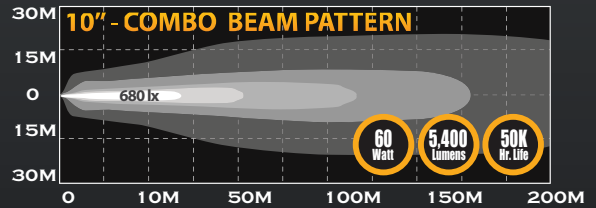

KC HiLITES

C-SERIES LED Light Bars

PHOTOMETRICS

C-SERIES LIGHT BARS

up to **300 Watt**

FEATURES

- Available in 6, 10, 20, 30, 40 and 50-Inch Models
- CREE 3-Watt XBD LEDs
- Combo Beam: 12° Spot & 30° Spread
- 6000K Color Temperature
- 50,000 Hour LED Life
- IP67 Rated Extruded Aluminum Housings with Die-Cast Mounting Brackets
- End Caps with GORE® Vent Membranes for Extreme Resistance to Moisture and Dust
- On-Board Thermal Management
- Operates on 9 to 32 Volts
- Includes Wiring Harness with Waterproof Connectors

DIMENSIONS

KC C-SERIES LIGHT BARS 6" - 50"

Part No.	Model / Description	Beam Pattern	No. of LEDs	Watts	Amps	Lumens	LUX @10M	Dimensions				
								A	B	C	D	E
314	C6 - 6" LED Light Bar	Combo	12	36	2.20	3,240	230	3.40"	3.09"	8.88"	7.38"	4.72"
316	C10 - 10" Amber LED Light Bar	Combo	20	60	3.60	5,400	275	3.40"	3.09"	12.88"	11.38"	4.72"
317	C20 - 20" Amber LED Light Bar	Combo	40	120	8.20	10,800	590	3.40"	3.09"	22.88"	21.38"	4.72"
334	C10 - 10" LED Light Bar	Combo	20	60	3.60	5,400	680	3.40"	3.09"	12.88"	11.38"	4.72"
335	C20 - 20" LED Light Bar	Combo	40	120	8.20	10,800	1,750	3.40"	3.09"	22.88"	21.38"	4.72"
336	C30 - 30" LED Light Bar	Combo	60	180	12.00	16,200	2,050	3.40"	3.09"	32.88"	31.38"	4.72"
337	C40 - 40" LED Light Bar	Combo	80	240	15.90	21,600	2,800	3.40"	3.09"	42.88"	41.38"	4.72"
338	C50 - 50" LED Light Bar	Combo	100	300	19.75	27,000	3,200	3.40"	3.09"	52.88"	51.38"	4.72"