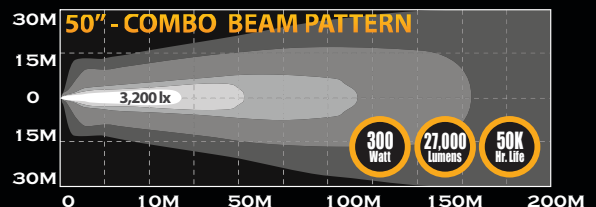

KC HiLITES

C-SERIES LED Light Bars

PHOTOMETRICS

C-SERIES LIGHT BARS

up to **300 Watt**

FEATURES

- Available in 6, 10, 20, 30, 40 and 50-Inch Models
- CREE 3-Watt XBD LEDs
- Combo Beam: 12° Spot & 30° Spread
- 6000K Color Temperature
- 50,000 Hour LED Life
- IP67 Rated Extruded Aluminum Housings with Die-Cast Mounting Brackets
- End Caps with GORE® Vent Membranes for Extreme Resistance to Moisture and Dust
- On-Board Thermal Management
- Operates on 9 to 32 Volts
- Includes Wiring Harness with Waterproof Connectors

DIMENSIONS

KC C-SERIES LIGHT BARS 6" - 50"

Part No.	Model / Description	Beam Pattern	No. of LEDs	Watts	Amps	Lumens	LUX @10M	Dimensions				
								A	B	C	D	E
314	C6 - 6" LED Light Bar	Combo	12	36	2.20	3,240	230	3.40"	3.09"	8.88"	7.38"	4.72"
316	C10 - 10" Amber LED Light Bar	Combo	20	60	3.60	5,400	275	3.40"	3.09"	12.88"	11.38"	4.72"
317	C20 - 20" Amber LED Light Bar	Combo	40	120	8.20	10,800	590	3.40"	3.09"	22.88"	21.38"	4.72"
334	C10 - 10" LED Light Bar	Combo	20	60	3.60	5,400	680	3.40"	3.09"	12.88"	11.38"	4.72"
335	C20 - 20" LED Light Bar	Combo	40	120	8.20	10,800	1,750	3.40"	3.09"	22.88"	21.38"	4.72"
336	C30 - 30" LED Light Bar	Combo	60	180	12.00	16,200	2,050	3.40"	3.09"	32.88"	31.38"	4.72"
337	C40 - 40" LED Light Bar	Combo	80	240	15.90	21,600	2,800	3.40"	3.09"	42.88"	41.38"	4.72"
338	C50 - 50" LED Light Bar	Combo	100	300	19.75	27,000	3,200	3.40"	3.09"	52.88"	51.38"	4.72"