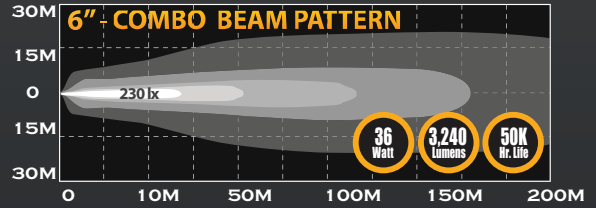

KC HiLITES

C-SERIES LED Light Bars

PHOTOMETRICS

C-SERIES LIGHT BARS

up to **300 Watt**

FEATURES

- Available in 6, 10, 20, 30, 40 and 50-Inch Models
- CREE 3-Watt XBD LEDs
- Combo Beam: 12° Spot & 30° Spread
- 6000K Color Temperature
- 50,000 Hour LED Life
- IP67 Rated Extruded Aluminum Housings with Die-Cast Mounting Brackets
- End Caps with GORE® Vent Membranes for Extreme Resistance to Moisture and Dust
- On-Board Thermal Management
- Operates on 9 to 32 Volts
- Includes Wiring Harness with Waterproof Connectors

DIMENSIONS

KC C-SERIES LIGHT BARS 6" - 50"

Part No.	Model / Description	Beam Pattern	No. of LEDs	Watts	Amps	Lumens	LUX @10M	Dimensions				
								A	B	C	D	E
314	C6 - 6" LED Light Bar	Combo	12	36	2.20	3,240	230	3.40"	3.09"	8.88"	7.38"	4.72"
316	C10 - 10" Amber LED Light Bar	Combo	20	60	3.60	5,400	275	3.40"	3.09"	12.88"	11.38"	4.72"
317	C20 - 20" Amber LED Light Bar	Combo	40	120	8.20	10,800	590	3.40"	3.09"	22.88"	21.38"	4.72"
334	C10 - 10" LED Light Bar	Combo	20	60	3.60	5,400	680	3.40"	3.09"	12.88"	11.38"	4.72"
335	C20 - 20" LED Light Bar	Combo	40	120	8.20	10,800	1,750	3.40"	3.09"	22.88"	21.38"	4.72"
336	C30 - 30" LED Light Bar	Combo	60	180	12.00	16,200	2,050	3.40"	3.09"	32.88"	31.38"	4.72"
337	C40 - 40" LED Light Bar	Combo	80	240	15.90	21,600	2,800	3.40"	3.09"	42.88"	41.38"	4.72"
338	C50 - 50" LED Light Bar	Combo	100	300	19.75	27,000	3,200	3.40"	3.09"	52.88"	51.38"	4.72"