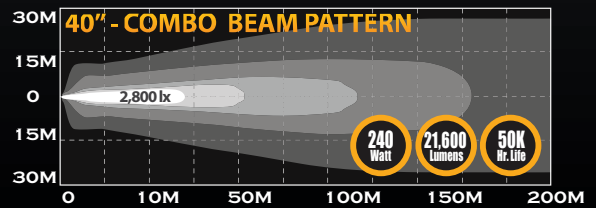

KC HiLITES

C-SERIES LED Light Bars

PHOTOMETRICS

C-SERIES LIGHT BARS

up to **300 Watt**

FEATURES

- Available in 6, 10, 20, 30, 40 and 50-Inch Models
- CREE 3-Watt XBD LEDs
- Combo Beam: 12° Spot & 30° Spread
- 6000K Color Temperature
- 50,000 Hour LED Life
- IP67 Rated Extruded Aluminum Housings with Die-Cast Mounting Brackets
- End Caps with GORE® Vent Membranes for Extreme Resistance to Moisture and Dust
- On-Board Thermal Management
- Operates on 9 to 32 Volts
- Includes Wiring Harness with Waterproof Connectors

DIMENSIONS

KC C-SERIES LIGHT BARS 6" - 50"

Part No.	Model / Description	Beam Pattern	No. of LEDs	Watts	Amps	Lumens	LUX @10M	Dimensions				
								A	B	C	D	E
314	C6 - 6" LED Light Bar	Combo	12	36	2.20	3,240	230	3.40"	3.09"	8.88"	7.38"	4.72"
316	C10 - 10" Amber LED Light Bar	Combo	20	60	3.60	5,400	275	3.40"	3.09"	12.88"	11.38"	4.72"
317	C20 - 20" Amber LED Light Bar	Combo	40	120	8.20	10,800	590	3.40"	3.09"	22.88"	21.38"	4.72"
334	C10 - 10" LED Light Bar	Combo	20	60	3.60	5,400	680	3.40"	3.09"	12.88"	11.38"	4.72"
335	C20 - 20" LED Light Bar	Combo	40	120	8.20	10,800	1,750	3.40"	3.09"	22.88"	21.38"	4.72"
336	C30 - 30" LED Light Bar	Combo	60	180	12.00	16,200	2,050	3.40"	3.09"	32.88"	31.38"	4.72"
337	C40 - 40" LED Light Bar	Combo	80	240	15.90	21,600	2,800	3.40"	3.09"	42.88"	41.38"	4.72"
338	C50 - 50" LED Light Bar	Combo	100	300	19.75	27,000	3,200	3.40"	3.09"	52.88"	51.38"	4.72"