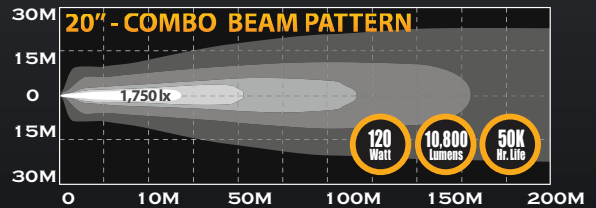

KC HiLITES

C-SERIES LED Light Bars

PHOTOMETRICS

C-SERIES LIGHT BARS

up to **300 Watt**

FEATURES

- Available in 6, 10, 20, 30, 40 and 50-Inch Models
- CREE 3-Watt XBD LEDs
- Combo Beam: 12° Spot & 30° Spread
- 6000K Color Temperature
- 50,000 Hour LED Life
- IP67 Rated Extruded Aluminum Housings with Die-Cast Mounting Brackets
- End Caps with GORE® Vent Membranes for Extreme Resistance to Moisture and Dust
- On-Board Thermal Management
- Operates on 9 to 32 Volts
- Includes Wiring Harness with Waterproof Connectors

DIMENSIONS

KC C-SERIES LIGHT BARS 6" - 50"

Part No.	Model / Description	Beam Pattern	No. of LEDs	Watts	Amps	Lumens	LUX @10M	Dimensions				
								A	B	C	D	E
314	C6 - 6" LED Light Bar	Combo	12	36	2.20	3,240	230	3.40"	3.09"	8.88"	7.38"	4.72"
316	C10 - 10" Amber LED Light Bar	Combo	20	60	3.60	5,400	275	3.40"	3.09"	12.88"	11.38"	4.72"
317	C20 - 20" Amber LED Light Bar	Combo	40	120	8.20	10,800	590	3.40"	3.09"	22.88"	21.38"	4.72"
334	C10 - 10" LED Light Bar	Combo	20	60	3.60	5,400	680	3.40"	3.09"	12.88"	11.38"	4.72"
335	C20 - 20" LED Light Bar	Combo	40	120	8.20	10,800	1,750	3.40"	3.09"	22.88"	21.38"	4.72"
336	C30 - 30" LED Light Bar	Combo	60	180	12.00	16,200	2,050	3.40"	3.09"	32.88"	31.38"	4.72"
337	C40 - 40" LED Light Bar	Combo	80	240	15.90	21,600	2,800	3.40"	3.09"	42.88"	41.38"	4.72"
338	C50 - 50" LED Light Bar	Combo	100	300	19.75	27,000	3,200	3.40"	3.09"	52.88"	51.38"	4.72"