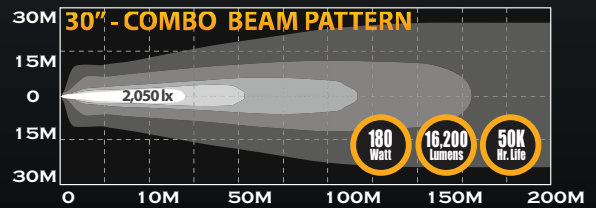

KC HiLITES

C-SERIES LED Light Bars

PHOTOMETRICS

C-SERIES LIGHT BARS

up to **300 Watt**

FEATURES

- Available in 6, 10, 20, 30, 40 and 50-Inch Models
- CREE 3-Watt XBD LEDs
- Combo Beam: 12° Spot & 30° Spread
- 6000K Color Temperature
- 50,000 Hour LED Life
- IP67 Rated Extruded Aluminum Housings with Die-Cast Mounting Brackets
- End Caps with GORE® Vent Membranes for Extreme Resistance to Moisture and Dust
- On-Board Thermal Management
- Operates on 9 to 32 Volts
- Includes Wiring Harness with Waterproof Connectors

DIMENSIONS

KC C-SERIES LIGHT BARS 6" - 50"

Part No.	Model / Description	Beam Pattern	No. of LEDs	Watts	Amps	Lumens	LUX @10M	Dimensions				
								A	B	C	D	E
314	C6 - 6" LED Light Bar	Combo	12	36	2.20	3,240	230	3.40"	3.09"	8.88"	7.38"	4.72"
316	C10 - 10" Amber LED Light Bar	Combo	20	60	3.60	5,400	275	3.40"	3.09"	12.88"	11.38"	4.72"
317	C20 - 20" Amber LED Light Bar	Combo	40	120	8.20	10,800	590	3.40"	3.09"	22.88"	21.38"	4.72"
334	C10 - 10" LED Light Bar	Combo	20	60	3.60	5,400	680	3.40"	3.09"	12.88"	11.38"	4.72"
335	C20 - 20" LED Light Bar	Combo	40	120	8.20	10,800	1,750	3.40"	3.09"	22.88"	21.38"	4.72"
336	C30 - 30" LED Light Bar	Combo	60	180	12.00	16,200	2,050	3.40"	3.09"	32.88"	31.38"	4.72"
337	C40 - 40" LED Light Bar	Combo	80	240	15.90	21,600	2,800	3.40"	3.09"	42.88"	41.38"	4.72"
338	C50 - 50" LED Light Bar	Combo	100	300	19.75	27,000	3,200	3.40"	3.09"	52.88"	51.38"	4.72"