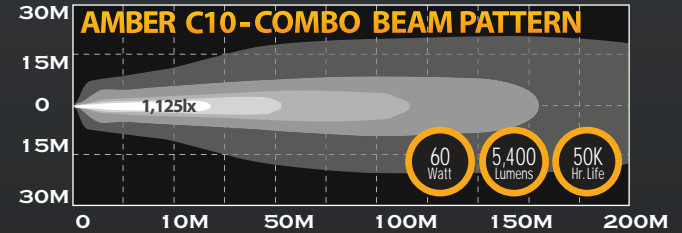

KC HiLITES

AMBER C-SERIES LED Lights

AMBER C-SERIES LED LIGHTS

FEATURES

- CREE 3W XBD LEDs
- 50,000 Hour LED Life
- Operates on 9 to 32 Volts
- On-Board Thermal Management
- Protected Against RFI/EMC Interference
- For Off-Road Use Only

AMBER C3 LED LIGHT:

- Spot Beam Pattern
- 3" IP67 Rated Die-Cast Aluminum Housing
- Pair Pack includes Complete Wiring Kit with Waterproof Connectors

AMBER C10 & C20 LED LIGHT BARS:

- Combo Spot / Spread Beam Patterns
- IP67 Rated Extruded Aluminum Housings with Die-Cast Mounting Brackets
- End Caps with GORE® Membranes for Extreme Resistance to Moisture and Dust
- Includes Wiring Harness with Waterproof Connectors

KC AMBER C-SERIES - C3 LED

Pair Pack **Single Light

Part #	Part #	Model/Description	Beam Pattern	No. of LED's	Watts	Volts	Lumens	Width	Height	Depth
315	1315	C3 - 3" AMBER LED Light	Spot	4	12	9-32	1,080	3.22"	3.42"	3.14"

KC AMBER C-SERIES LED LIGHT BARS

Part No.	Model / Description	Beam Pattern	No. of LEDs	Watts	Volts	Lumens	Dimensions				
							A	B	C	D	E
316	C10 - 10" AMBER LED Light Bar	Combo Spot / Spread	20	60	9-32	5,400	3.40"	3.09"	12.88"	11.38"	4.72"
317	C20 - 20" AMBER LED Light Bar	Combo Spot / Spread	40	120	9-32	10,800	3.40"	3.09"	22.88"	21.38"	4.72"