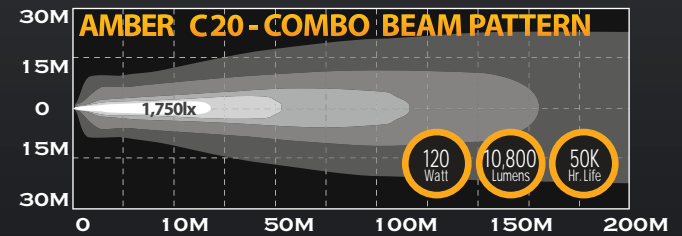

KC HiLITES

AMBER C-SERIES LED Lights

AMBER C-SERIES LED LIGHTS

FEATURES

- CREE 3W XBD LEDs
- 50,000 Hour LED Life
- Operates on 9 to 32 Volts
- On-Board Thermal Management
- Protected Against RFI/EMC Interference
- For Off-Road Use Only

AMBER C3 LED LIGHT:

- Spot Beam Pattern
- 3" IP67 Rated Die-Cast Aluminum Housing
- Pair Pack includes Complete Wiring Kit with Waterproof Connectors

AMBER C10 & C20 LED LIGHT BARS:

- Combo Spot / Spread Beam Patterns
- IP67 Rated Extruded Aluminum Housings with Die-Cast Mounting Brackets
- End Caps with GORE® Membranes for Extreme Resistance to Moisture and Dust
- Includes Wiring Harness with Waterproof Connectors

KC AMBER C-SERIES - C3 LED

Pair Pack **Single Light

Part #	Part #	Model/Description	Beam Pattern	No. of LED's	Watts	Volts	Lumens	Width	Height	Depth
315	1315	C3 - 3" AMBER LED Light	Spot	4	12	9-32	1,080	3.22"	3.42"	3.14"

KC AMBER C-SERIES LED LIGHT BARS

Part No.	Model / Description	Beam Pattern	No. of LEDs	Watts	Volts	Lumens	Dimensions				
							A	B	C	D	E
316	C10 - 10" AMBER LED Light Bar	Combo Spot / Spread	20	60	9-32	5,400	3.40"	3.09"	12.88"	11.38"	4.72"
317	C20 - 20" AMBER LED Light Bar	Combo Spot / Spread	40	120	9-32	10,800	3.40"	3.09"	22.88"	21.38"	4.72"