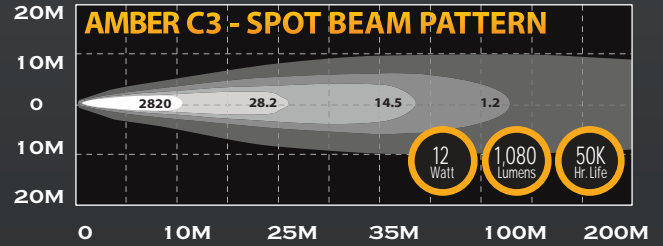

KC HiLITES

AMBER C-SERIES LED Lights

AMBER C-SERIES LED LIGHTS

FEATURES

- CREE 3W XBD LEDs
- 50,000 Hour LED Life
- Operates on 9 to 32 Volts
- On-Board Thermal Management
- Protected Against RFI/EMC Interference
- For Off-Road Use Only

AMBER C3 LED LIGHT:

- Spot Beam Pattern
- 3" IP67 Rated Die-Cast Aluminum Housing
- Pair Pack includes Complete Wiring Kit with Waterproof Connectors

AMBER C10 & C20 LED LIGHT BARS:

- Combo Spot / Spread Beam Patterns
- IP67 Rated Extruded Aluminum Housings with Die-Cast Mounting Brackets
- End Caps with GORE® Membranes for Extreme Resistance to Moisture and Dust
- Includes Wiring Harness with Waterproof Connectors

KC AMBER C-SERIES - C3 LED

Pair Pack **Single Light

Part #	Part #	Model/Description	Beam Pattern	No. of LED's	Watts	Volts	Lumens	Width	Height	Depth
315	1315	C3 - 3" AMBER LED Light	Spot	4	12	9-32	1,080	3.22"	3.42"	3.14"

KC AMBER C-SERIES LED LIGHT BARS

Part No.	Model / Description	Beam Pattern	No. of LEDs	Watts	Volts	Lumens	Dimensions				
							A	B	C	D	E
316	C10 - 10" AMBER LED Light Bar	Combo Spot / Spread	20	60	9-32	5,400	3.40"	3.09"	12.88"	11.38"	4.72"
317	C20 - 20" AMBER LED Light Bar	Combo Spot / Spread	40	120	9-32	10,800	3.40"	3.09"	22.88"	21.38"	4.72"