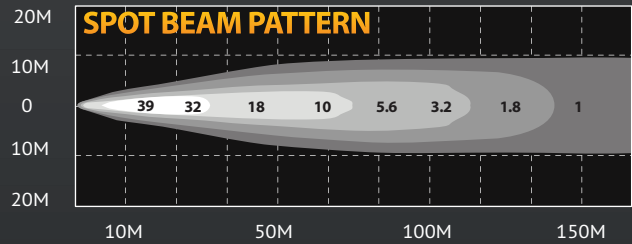

KC HiLITES

APOLLO PRO 6" SPOT BEAM

6" APOLLO PRO SPOT BEAM **100 Watt**

FEATURES

- 100-Watt [Halogen Bulb](#)
- 200,000 Candlepower
- Tough 6" Diameter Black Polymax Housing with Integrated Protective Stone Guard
- Precision Formed Polished Reflector
- Tempered Glass Lens
- Flat, Space Efficient Profile
- Two Axis Mount for Easy & Accurate Aiming
- Pair Packs Include Pre-Terminated Relay Wiring Harness with Waterproof Connectors
- For Off-Road Use Only

PERFORMANCE

DIMENSIONS

KC APOLLO PRO SPOT BEAM

Pair Pack	Single Light	Beam						
Part #	Part #	Beam Type/Color	Finish	Wattage/Type	Candlepower	Width	Height	Depth
150	1150	Spot Beam - Clear	Black Polymax	100 Halogen	200,000	6.00"	6.75"	3.5"