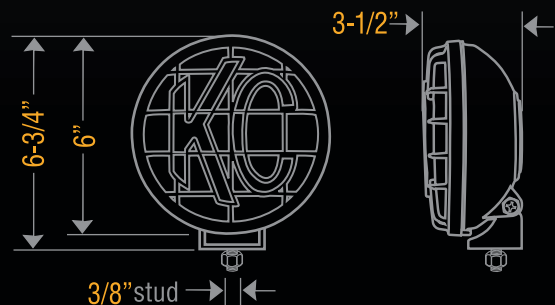

KC HiLITES

APOLLO PRO 6" SPOT BEAM

6" APOLLO PRO SPOT BEAM **100 Watt**

FEATURES

- 100-Watt [Halogen Bulb](#)
- 200,000 Candlepower
- Tough 6" Diameter Black Polymax Housing with Integrated Protective Stone Guard
- Precision Formed Polished Reflector
- Tempered Glass Lens
- Flat, Space Efficient Profile
- Two Axis Mount for Easy & Accurate Aiming
- Pair Packs Include Pre-Terminated Relay Wiring Harness with Waterproof Connectors
- For Off-Road Use Only

PERFORMANCE

DIMENSIONS

KC APOLLO PRO SPOT BEAM

Pair Pack	Single Light	Beam						
Part #	Part #	Beam Type/Color	Finish	Wattage/Type	Candlepower	Width	Height	Depth
150	1150	Spot Beam - Clear	Black Polymax	100 Halogen	200,000	6.00"	6.75"	3.5"