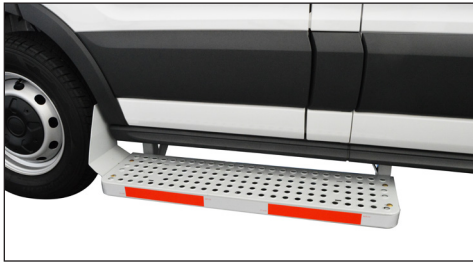

LEFT: DRIVER SIDE

4700F	E-Series Ford Cab Steps, Driver and Passenger Side (2 x 40" Steps with Mount Kit)
4701F	E-Series Ford Passenger Area Step (1 x 60" Step with Mount Kit)
4700T	Ford Transit Cab Steps, Driver and Passenger Side (2 x 40" Steps with Mount Kit)
4701T	Ford Transit Passenger Area Step (1 x 40" Step with Mount Kit)
4702T	Ford Transit Long Wheel Base Passenger Area Step (1 x 60" Step with Mount Kit)
4700C	GM Cab Steps, Driver and Passenger Side (2 x 40" Steps with Mount Kit)
4701C	GM Passenger Area Step (1 x 60" Step with Mount Kit)

KARGO MASTER IS ALWAYS OPEN FOR BUSINESS

- DOWNLOAD AN ELECTRONIC CATALOG
- VIEW INSTALLATION GUIDES AND TECHNICAL SPECS
- REQUEST A QUOTE
- CONTACT CUSTOMER SERVICE
- VIEW OR RECEIVE NEW PRODUCT ANNOUNCEMENTS
- SIGN-UP TO RECEIVE EMAIL NOTIFICATIONS OF NEW PRODUCTS