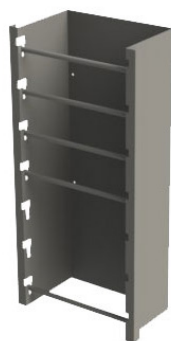

### 4-Tier Refrigerant Tank Rack

- Securely holds 4-9.5" diameter 30# tanks to maximize space.
- .25" steel bar frame with sloped cradles and nylon retention straps.
- Fully welded.
- No assembly required.

### Driver Data File

- Heavy-duty 12"W x 18" H x 20" D cabinet.
- Hinged lockable top with clip to hold papers.
- Built-in rails for hanging folders.

40210 Driver Data File

### Standing Bin Holder

7 x 10" W Bins with 2 dividers each

40290 Standing Bin Holder w/Bins

### Wire Reel Holder 5 Spindle

- 14.25" W x 29" H x 7.75" D
- 5 x rotation roll bar included.
- Adjustable spacing.
- Fits up to 3 x 12" diameter cable spool or 5 x smaller cable spool.
- Optimizes space.