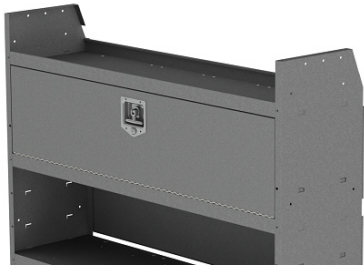

SHELF ACCESSORIES

Lots of Convenient Accessories to Extend Your Van's Usefulness

Door Shelf Kits

- Adds protection for your valuable tools.
- Rubber silencer eliminates rattling and noise.

40010	For 42" W Shelf
40020	For 32" W Shelf
40040	For 52" W Shelf

Floor Angle/Shelf Lips

48220	42" W x 3.5" H Floor Angle/Shelf Lip to Mount 42" Door Kit 40010 in Floor Opening
48230	52" W x 3.5" H Floor Angle/Shelf Lip to Mount 52" Door Kit 40040 in Floor Opening

Steel 2 Drawer Cabinet

- 20" W x 12" H x 13.5" D
- Heavy-duty 40# ball bearing slides.
- Individual drawer latches.

40070	Steel 2 Drawer Cabinet
-------	------------------------

20" Shelf Lip

48180	20" L x 2.75" H Shelf Lip for 48420
-------	-------------------------------------

Steel 3 Drawer Cabinet

- 20" W x 12" H x 13.5" D
- Heavy-duty 40# ball bearing slides.
- Individual drawer latches.
- Plastic small parts divider for shallow drawer.

40080	Steel 3 Drawer Cabinet
-------	------------------------