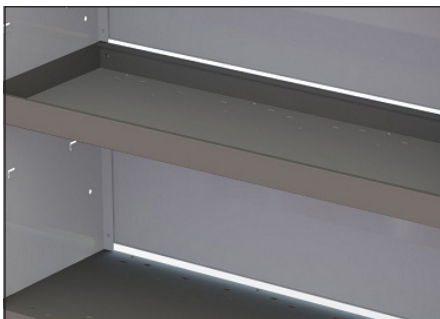

Extra Shelves

- Customize your work van with additional shelving.
- Easy to install. No assembly required.

48150	52" W Extra Shelf for 48520 & 48524
48160	42" W Extra Shelf for 48420 & 48424
48170	32" W Extra Shelf for 48320