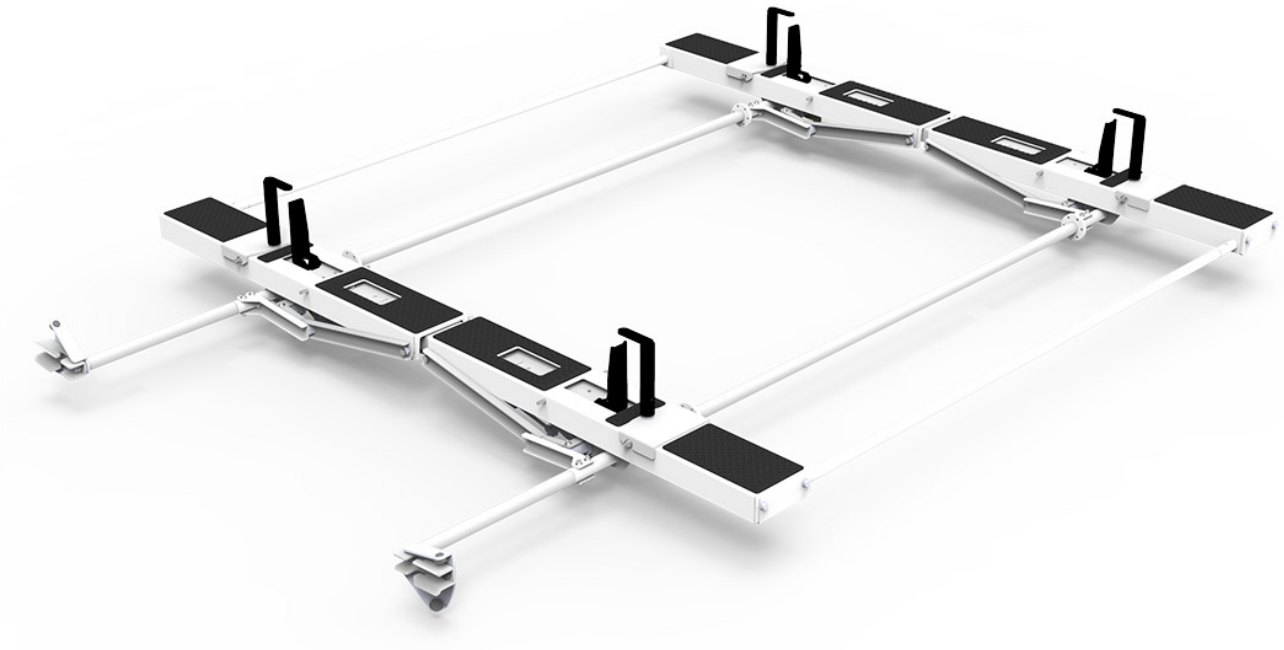

# DROP DOWN HD ALUMINUM LADDER RACK KIT - DOUBLE - SPRINTER

Part # : 4SHADD

## Put your ladders within reach!

Our drop down ladder racks make it easy to load and unload your ladders with just a grab of a handle. This kit includes rack, mechanisms and mount kit.

### PACKAGE INCLUDES

ITEM	DESCRIPTION	QTY
4A95H-2	Double Drop Down HD Aluminum Ladder Rack, High Roof, Box 2 of 2	1
4A95H-1	Double Drop Down HD Aluminum Ladder Rack, High Roof, Box 1 of 2	1
4081S	Mount Kit - Sprinter	1