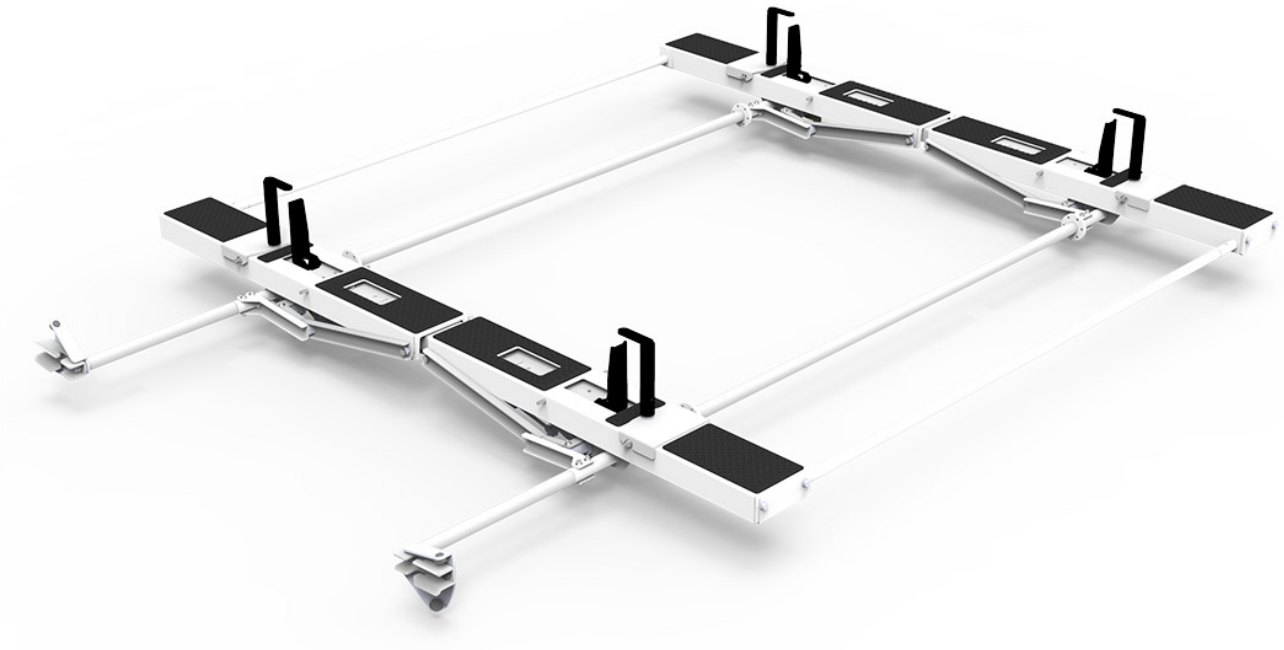

# DROP DOWN HD ALUMINUM LADDER RACK KIT - DOUBLE - PROMASTER HR

Part # : 4PHADD

## Put your ladders within reach!

Our drop down ladder racks make it easy to load and unload your ladders with just a grab of a handle. This kit includes rack, mechanisms and mount kit.

### PACKAGE INCLUDES

ITEM	DESCRIPTION	QTY
4A95H-2	Double Drop Down HD Aluminum Ladder Rack, High Roof, Box 2 of 2	1
4081P	Mount Kit - ProMaster	1
4A95H-1	Double Drop Down HD Aluminum Ladder Rack, High Roof, Box 1 of 2	1