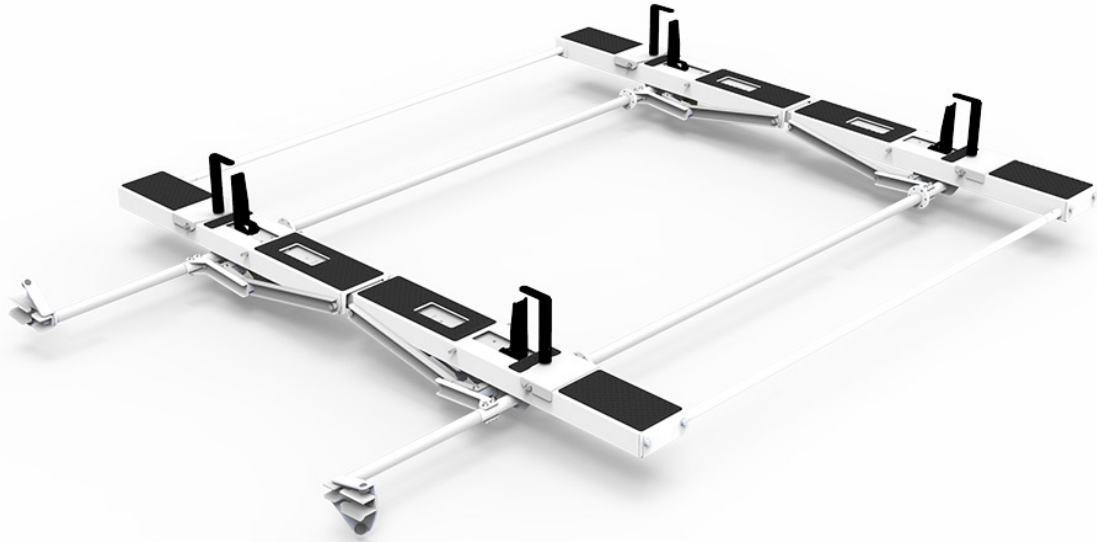

DROP DOWN HD ALUMINUM LADDER RACK - DOUBLE DROP DOWN - PREASSEMBLED - SPRINTER & PROMASTER

Part # : 4A95M

Put your ladders within reach!

This double drop down ladder is preassembled for fast and easy installation. Load and unload your ladders with a grab of a handle!

****Mount Kit Required****

PACKAGE INCLUDES

ITEM	DESCRIPTION	QTY
4A95M-1	Double Drop Down HD Aluminum Ladder Rack, Mid Roof, Box 1 of 2	1
4A95M-1	Double Drop Down HD Aluminum Ladder Rack, Mid Roof, Box 1 of 2	1