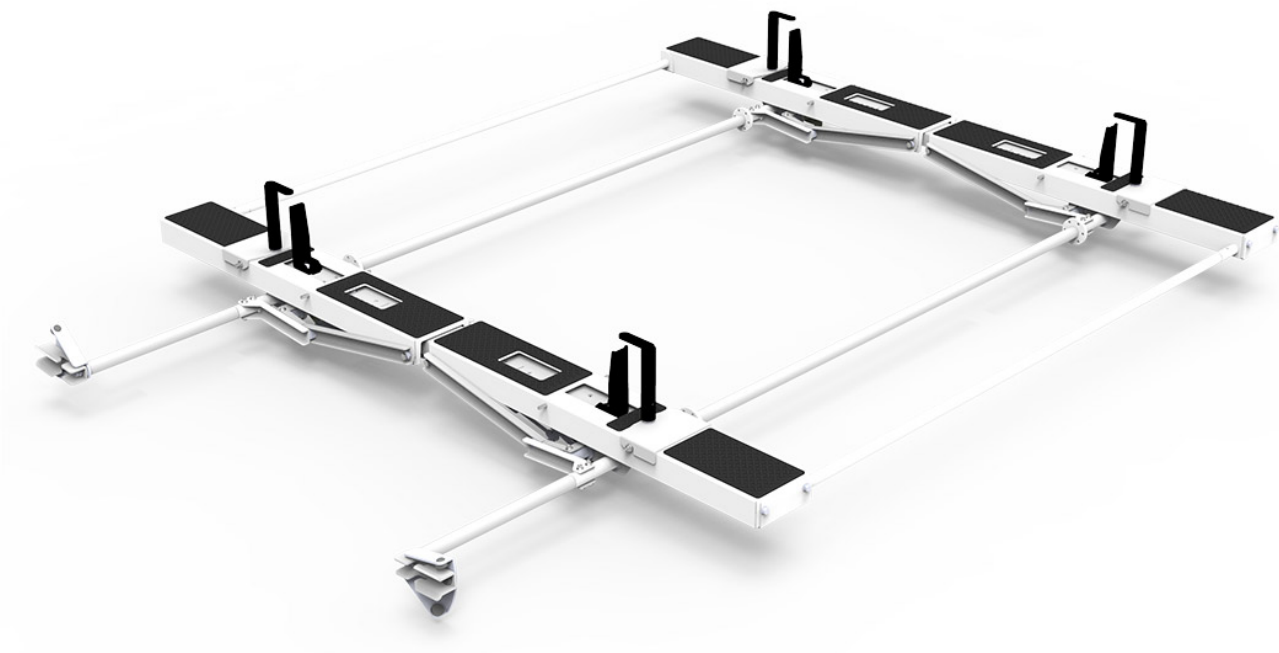

DROP DOWN HD ALUMINUM LADDER RACK - DOUBLE DROP DOWN - PREASSEMBLED - HIGH ROOF VANS

Part # : 4A95H

Put your ladders within reach!

This double drop down ladder is preassembled for fast and easy installation. Load and unload your ladders with a grab of a handle!

****Mount Kit Required****

PACKAGE INCLUDES

ITEM	DESCRIPTION	QTY
4A95H-1	Double Drop Down HD Aluminum Ladder Rack, High Roof, Box 1 of 2	1
4A95H-2	Double Drop Down HD Aluminum Ladder Rack, High Roof, Box 2 of 2	1