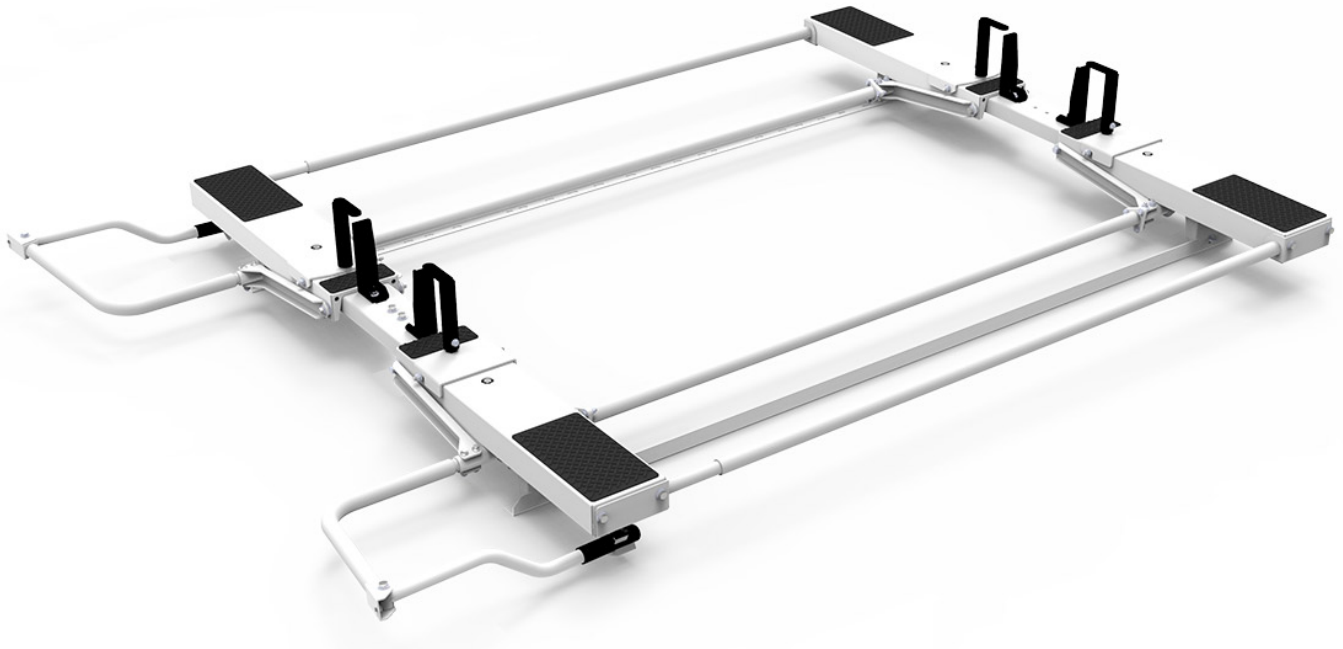

DROP DOWN HD ALUMINUM LADDER RACK - DOUBLE DROP DOWN - PREASSEMBLED - COMPACT VANS

Part # : 4A95C

Put your ladders within reach!

This double drop down ladder is preassembled for fast and easy installation. Load and unload your ladders with a grab of a handle!

PACKAGE INCLUDES

ITEM	DESCRIPTION	QTY
4A95C-1	Double Drop Down HD Aluminum Ladder Rack, Compact Vans, Box 1 of 2	1
4A95C-2	Double Drop Down HD Aluminum Ladder Rack, Compact Vans, Box 2 of 2	1