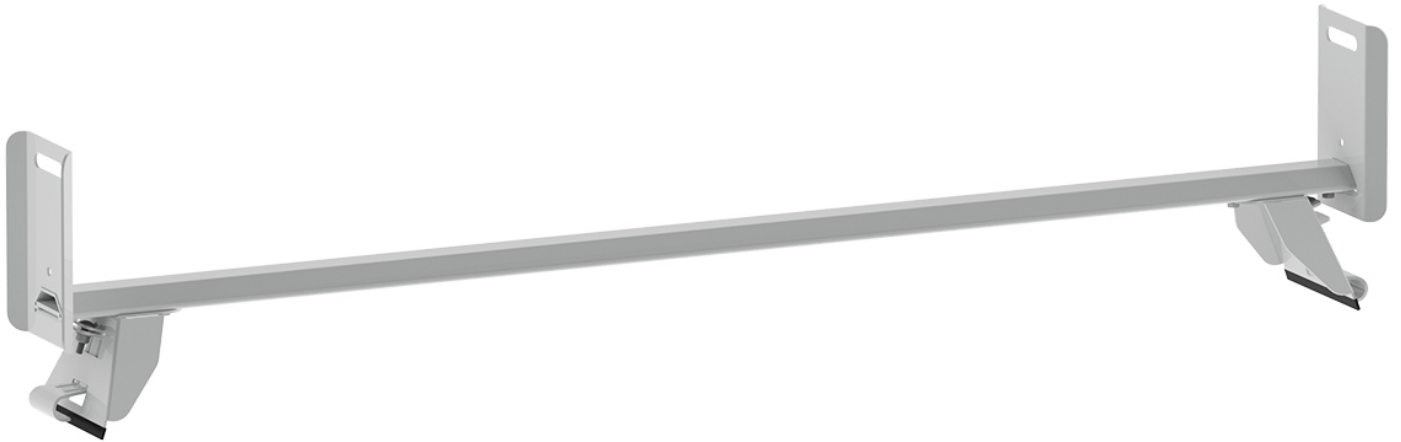

## CROSSBAR - 3RD MIDDLE (USE WITH 4A823)

---

Part # : 4A824

### Sometime simple is best!

Keep shorter cargo and ladders secure by adding this 3rd Middle Crossbar to your Kargo Master Crossbar Rack.